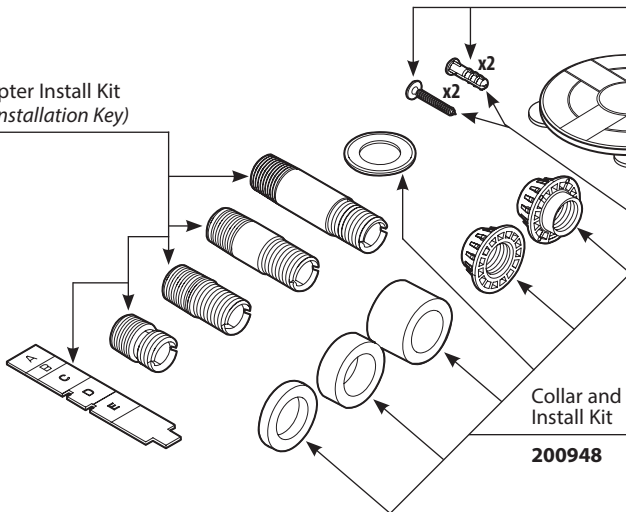

- 200944** Chrome
- 200944SRS** Spot Resist Stainless
- 200944BL** Matte Black

Plug for Handshower Outlet

200947

Inlet Filter with O-Rings

200945

Brass Adapter Install Kit
(Includes Installation Key)

200949

200948

Permanent Screw Kit
and Adhesive

200950

Bottom Bracket with Adhesive
and Screw Kit

200946