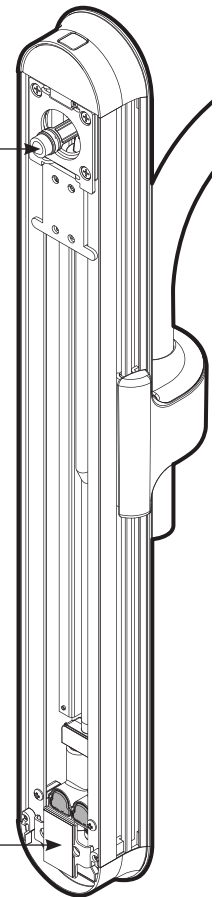

Nebia by Moen™ Rainshower

MODEL
N207R0CH, N211R0BL
N207R0SRN, N211R0SRN
N207R0BLC, N211R0BLC
N207R0BL, N211R0BL

FINISH
Chrome / White
Spot Resist Brushed Nickel
Chrome / Matte Black
Matte Black

Rainshower Showerhead Assembly with Hose

- 200944** Chrome
- 200944SRS** Spot Resist Stainless
- 200944BL** Matte Black

Plug for Handshower Outlet

200947

Inlet Filter with O-Rings

200945

Brass Adapter Install Kit
(Includes Installation Key)

200949

200948

Permanent Screw Kit
and Adhesive

200950

Bottom Bracket with Adhesive
and Screw Kit

200946