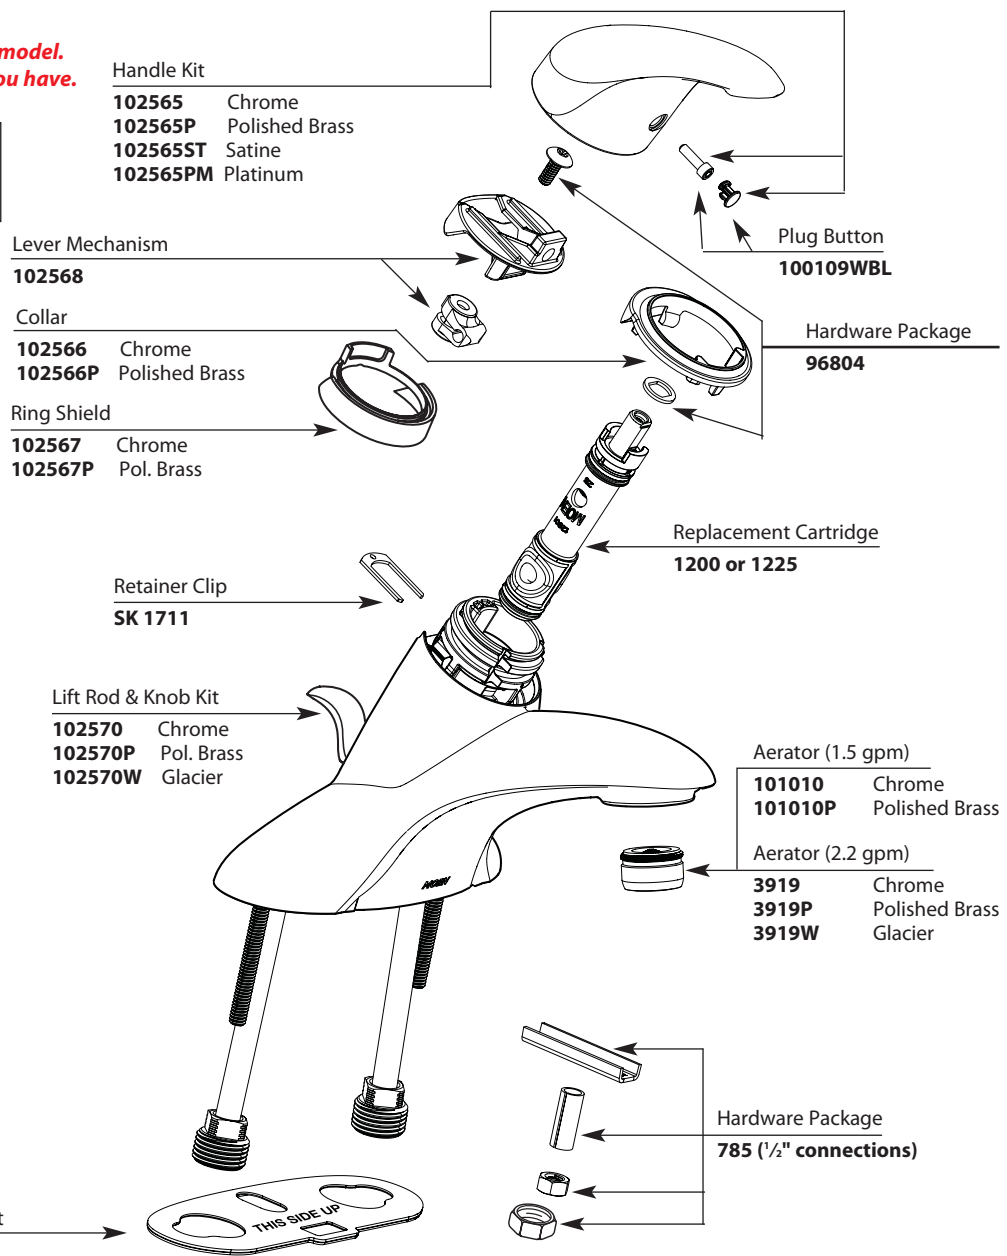

Buy it for looks. Buy it for life.®

Illustrated Parts

VILLETA™ Single-Handle Lavatory Faucet with Metal Waste Assembly

MODEL	HANDLE	FINISH	MODEL	HANDLE	FINISH	MODEL	HANDLE	FINISH	
L4721	Lever	Chrome	L847211P	Lever	Polished Brass	DISCONTINUED	L4721W	Lever	Glacier
L4721CP	Lever	Chrome/Pol.Brass	L84721PM	Lever	Platinum/Chrome		L4721ST	Lever	Satine/Pol. Brass
L4721P	Lever	Polished Brass	L4701	w/o drain assembly	Chrome		L84721W	Lever	Glacier
L4721PM	Lever	Platinum/Chrome	L64702	w/o drain assembly	Chrome (Bulk)		L84721ST	Lever	Satine/Pol. Brass
L64721	Lever	Chrome (Bulk)	L64703	w/o drain assembly	Chrome (Bulk)				
L64721CP	Lever	Chrome/Pol.Brass	L4725	w/ 16" supply	Chrome				
L84721	Lever	Chrome	L64725	w/ 16" supply	Chrome (Bulk)				
L84721CP	Lever	Chrome/Pol.Brass	L64751	w/ 16" supply	Chrome (Bulk)				
			L64755	w/ 16" supply	Chrome (Bulk)				

■ Order by Part Number

*There is more than 1 version of this model.
Page down to identify the version you have.*

**For models manufactured
after 1/23/07.**

Buy it for looks. Buy it for life.®

Illustrated Parts

VILLETA™					
Single-Handle Lavatory Faucet with Metal Waste Assembly					
MODEL	HANDLE	FINISH	MODEL	HANDLE	FINISH
L4721	Lever	Chrome	L84721PM	Lever	Platinum/Chrome
L4721CP	Lever	Chrome/Pol.Brass	Discontinued	L4721W	Glacier
L4721P	Lever	Polished Brass		L4721ST	Satine/Pol. Brass
L4721PM	Lever	Platinum/Chrome		L84721W	Glacier
L84721	Lever	Chrome		L84721ST	Satine/Pol. Brass
L84721CP	Lever	Chrome/Pol.Brass			
L84721P	Lever	Polished Brass			

■ Order by Part Number