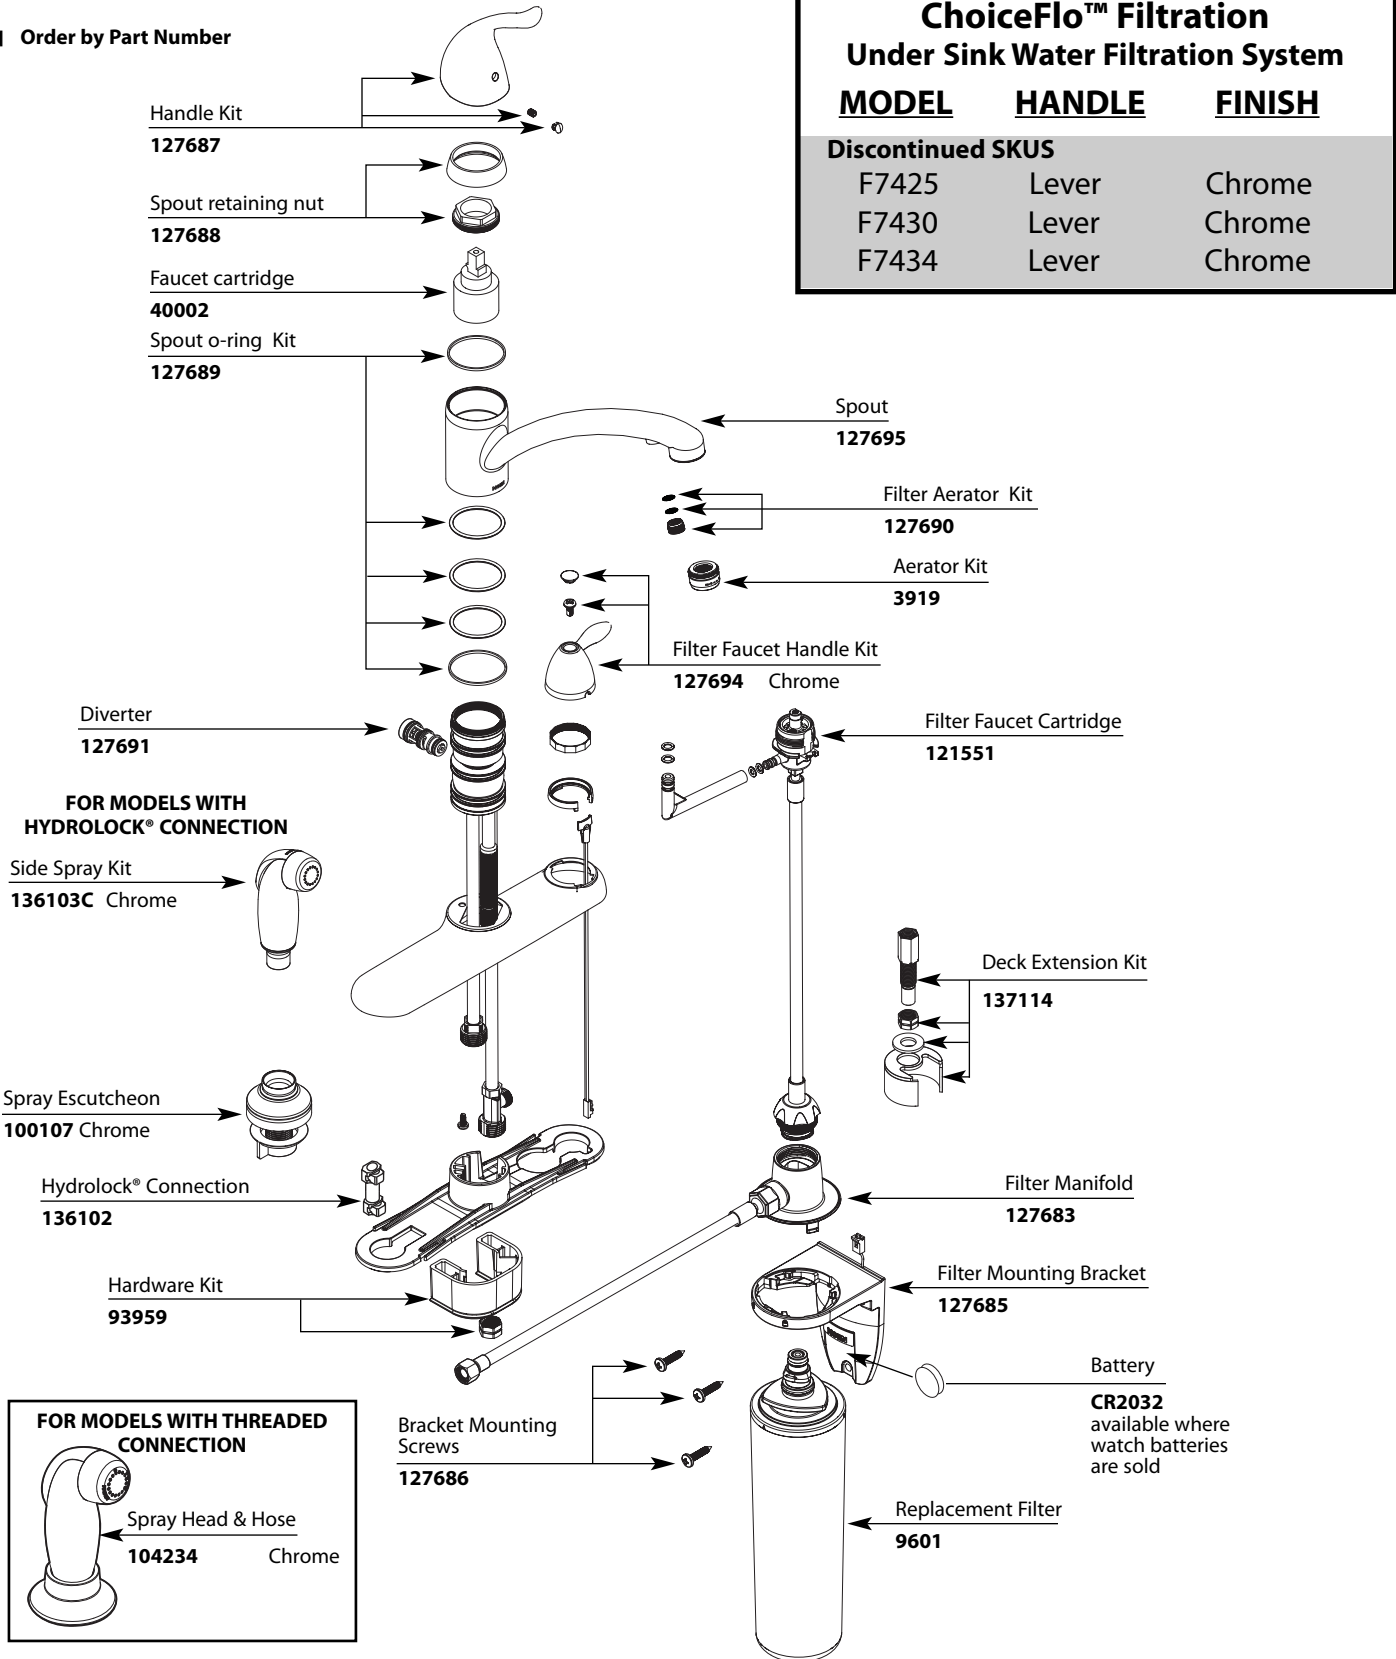

# Illustrated Parts

■ Order by Part Number

Chateau with ChoiceFlo™ Filtration Under Sink Water Filtration System		
MODEL	HANDLE	FINISH
<b>Discontinued SKUS</b>		
F7425	Lever	Chrome
F7430	Lever	Chrome
F7434	Lever	Chrome