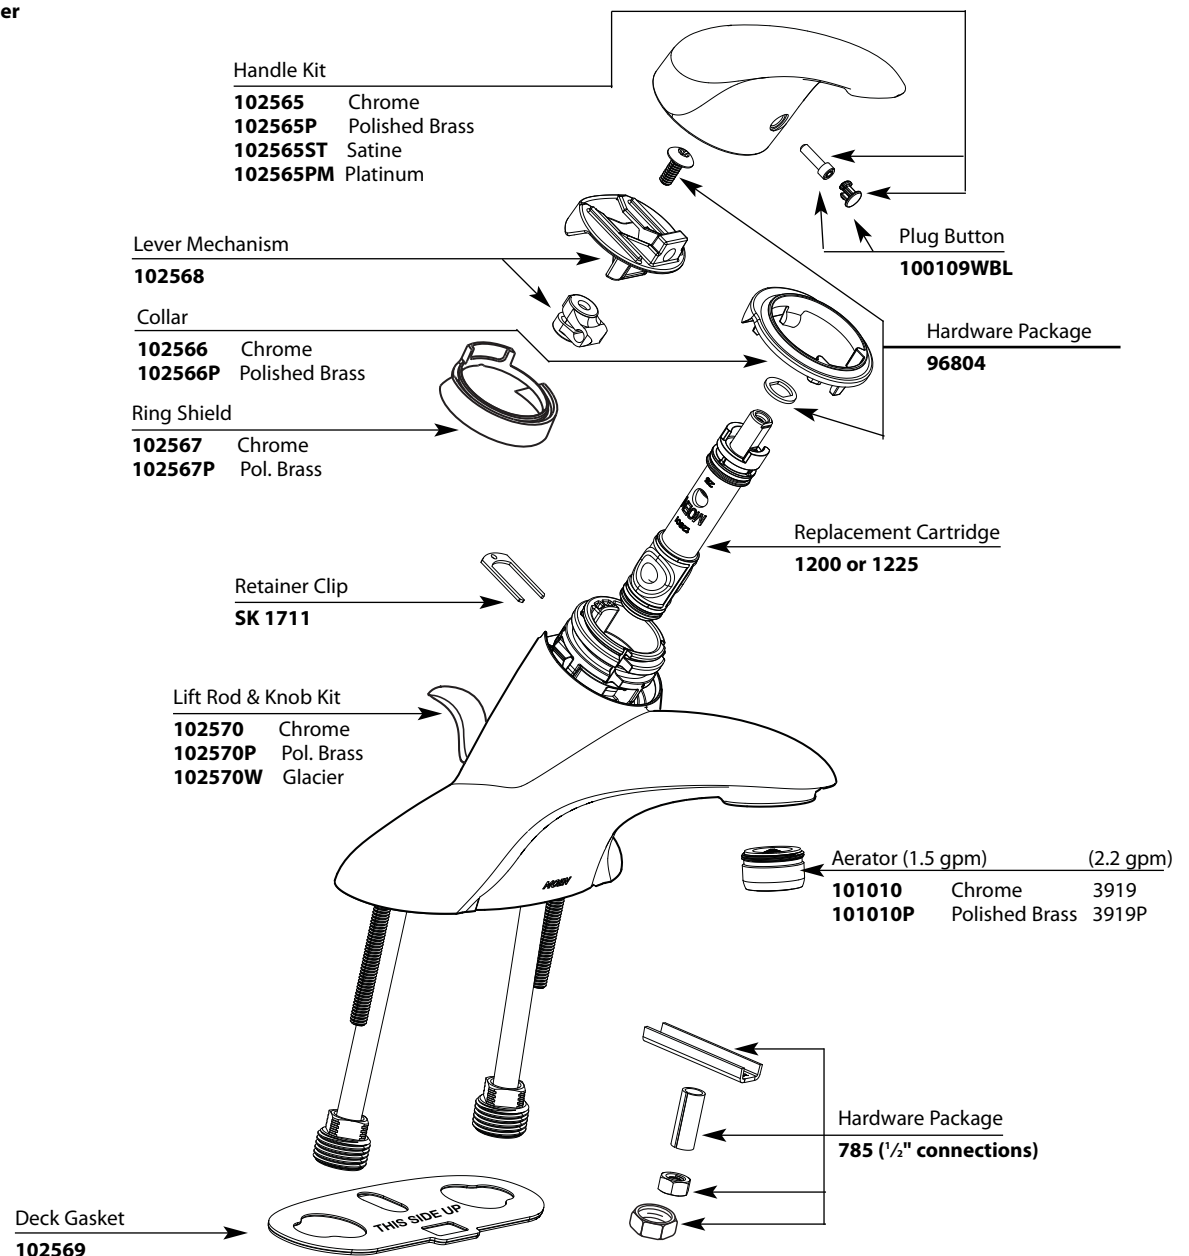

Buy it for looks. Buy it for life.®

Illustrated Parts

VILLETA™ Single-Handle Lavatory Faucet with Metal Waste Assembly

MODEL	HANDLE	FINISH	MODEL	HANDLE	FINISH
L4721	Lever	Chrome	L64702	w/o drain assembly	Chrome (Bulk)
L4721CP	Lever	Chrome/Pol.Brass	L64703	w/o drain assembly	Chrome (Bulk)
L4721PM	Lever	Platinum/Chrome	L64725	w/ 16" supply	Chrome (Bulk)
L64721	Lever	Chrome (Bulk)	L64751	w/ 16" supply	Chrome (Bulk)
L84721	Lever	Chrome	L64755	w/ 16" supply	Chrome (Bulk)
L4701	w/o drain assembly	Chrome			

■ Order by Part Number