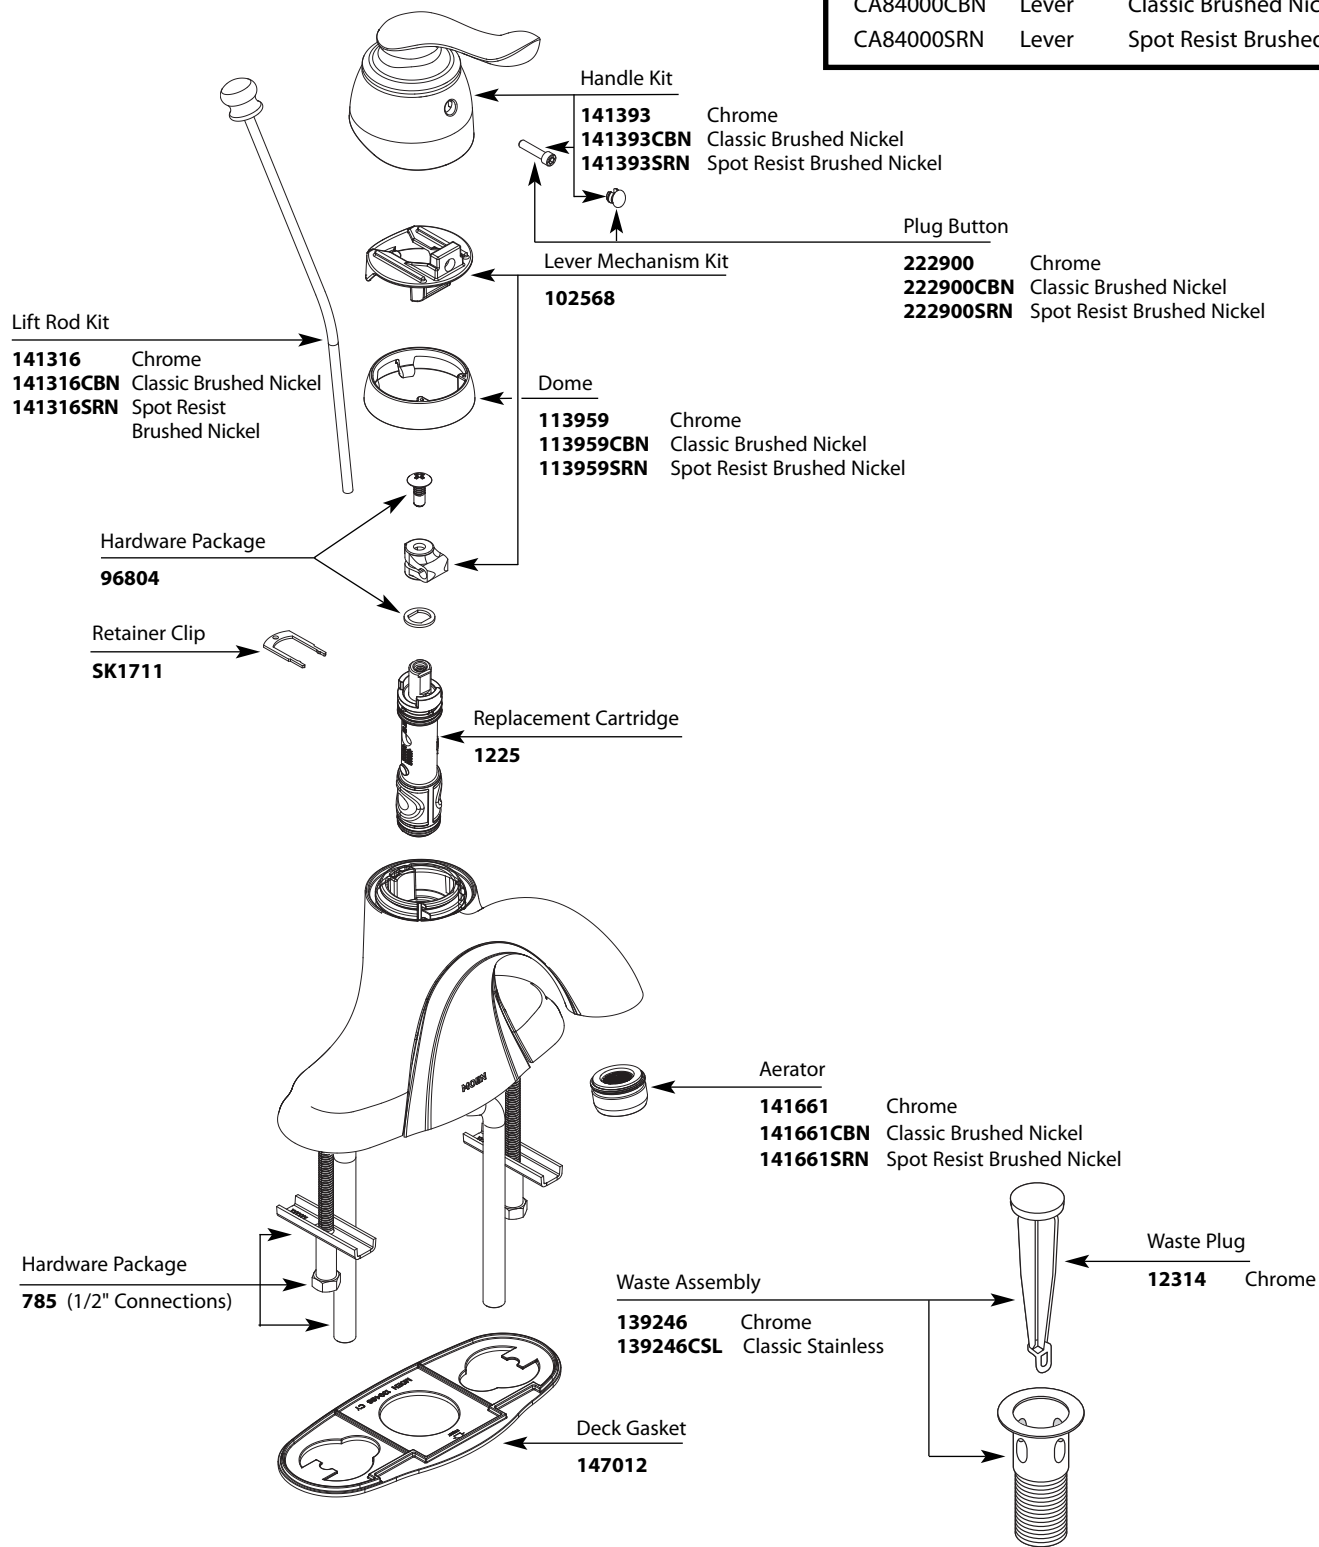

Buy it for looks. Buy it for life.®

Illustrated Parts

■ Order by Part Number

Muirfield™ Single Handle Lavatory Faucet		
MODEL	TYPE	FINISH
CA84000	Lever	Chrome
CA84000CBN	Lever	Classic Brushed Nickel
CA84000SRN	Lever	Spot Resist Brushed Nickel

MOEN, THE MOEN LOGO, MOEN 1157