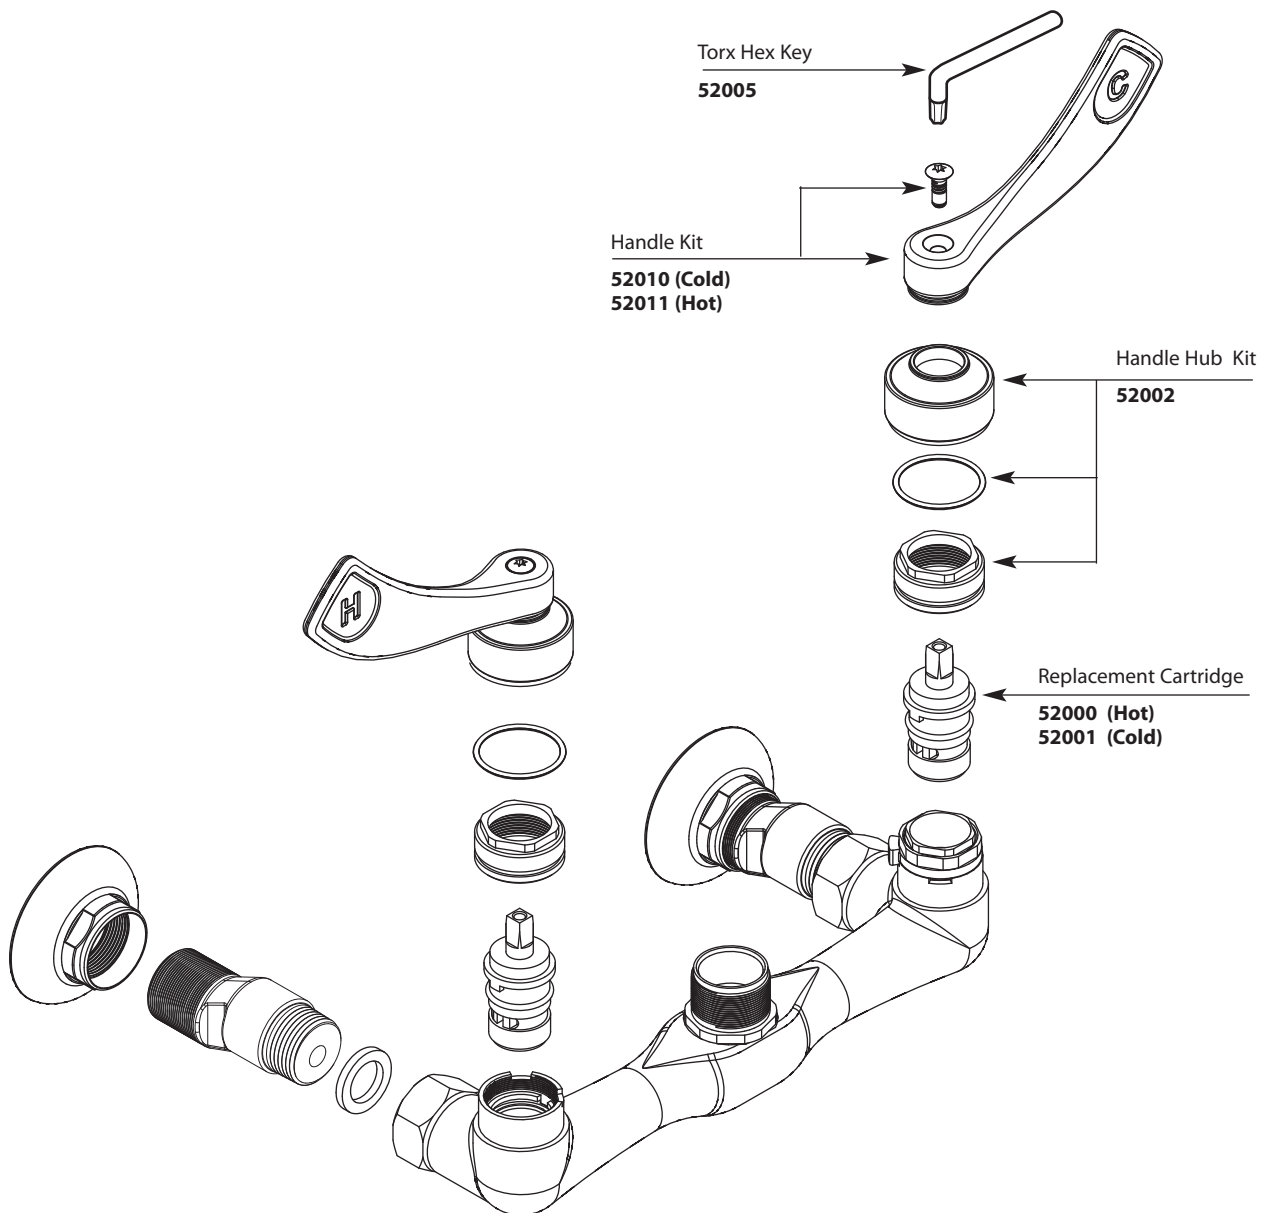

Illustrated Parts

■ Order by Part Number

*There is more than 1 version of this model.
Page down to identify the version you have.*

Two-Handle Wall Mount Faucet		
<u>MODEL</u>	<u>HANDLE</u>	<u>FINISH</u>
CA8121	4" Lever	Chrome

For Models After 3/2011

■ Order by Part Number

Two-Handle Wall Mount Faucet

<u>MODEL</u>	<u>HANDLE</u>	<u>FINISH</u>
CA8121	4" Wrist Blade	Chrome

■ Order by Part Number

Two-Handle Wall Mount Faucet		
<u>MODEL</u>	<u>HANDLE</u>	<u>FINISH</u>
8121	4" Wrist Blade	Chrome