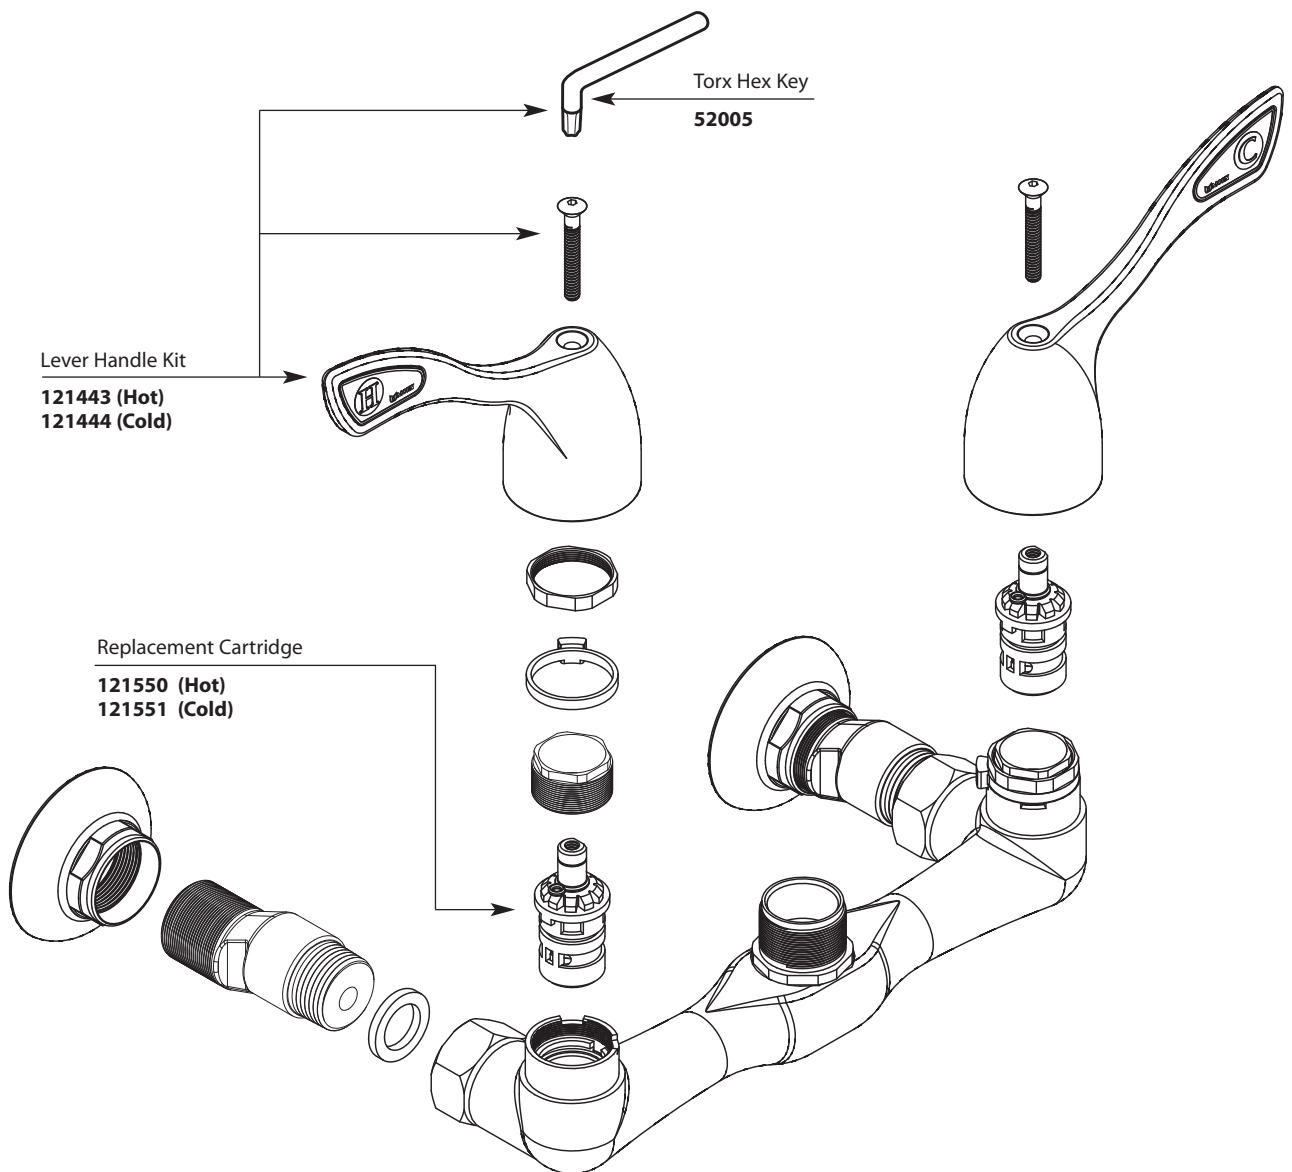

Illustrated Parts

■ Order by Part Number

*There is more than 1 version of this model.
Page down to identify the version you have.*

Two-Handle Wall Mount Faucet		
<u>MODEL</u>	<u>HANDLE</u>	<u>FINISH</u>
CA8121	4" Lever	Chrome

For Models After 3/2011

■ Order by Part Number

Two-Handle Wall Mount Faucet

<u>MODEL</u>	<u>HANDLE</u>	<u>FINISH</u>
CA8121	4" Wrist Blade	Chrome

■ Order by Part Number

Two-Handle Wall Mount Faucet		
<u>MODEL</u>	<u>HANDLE</u>	<u>FINISH</u>
8121	4" Wrist Blade	Chrome