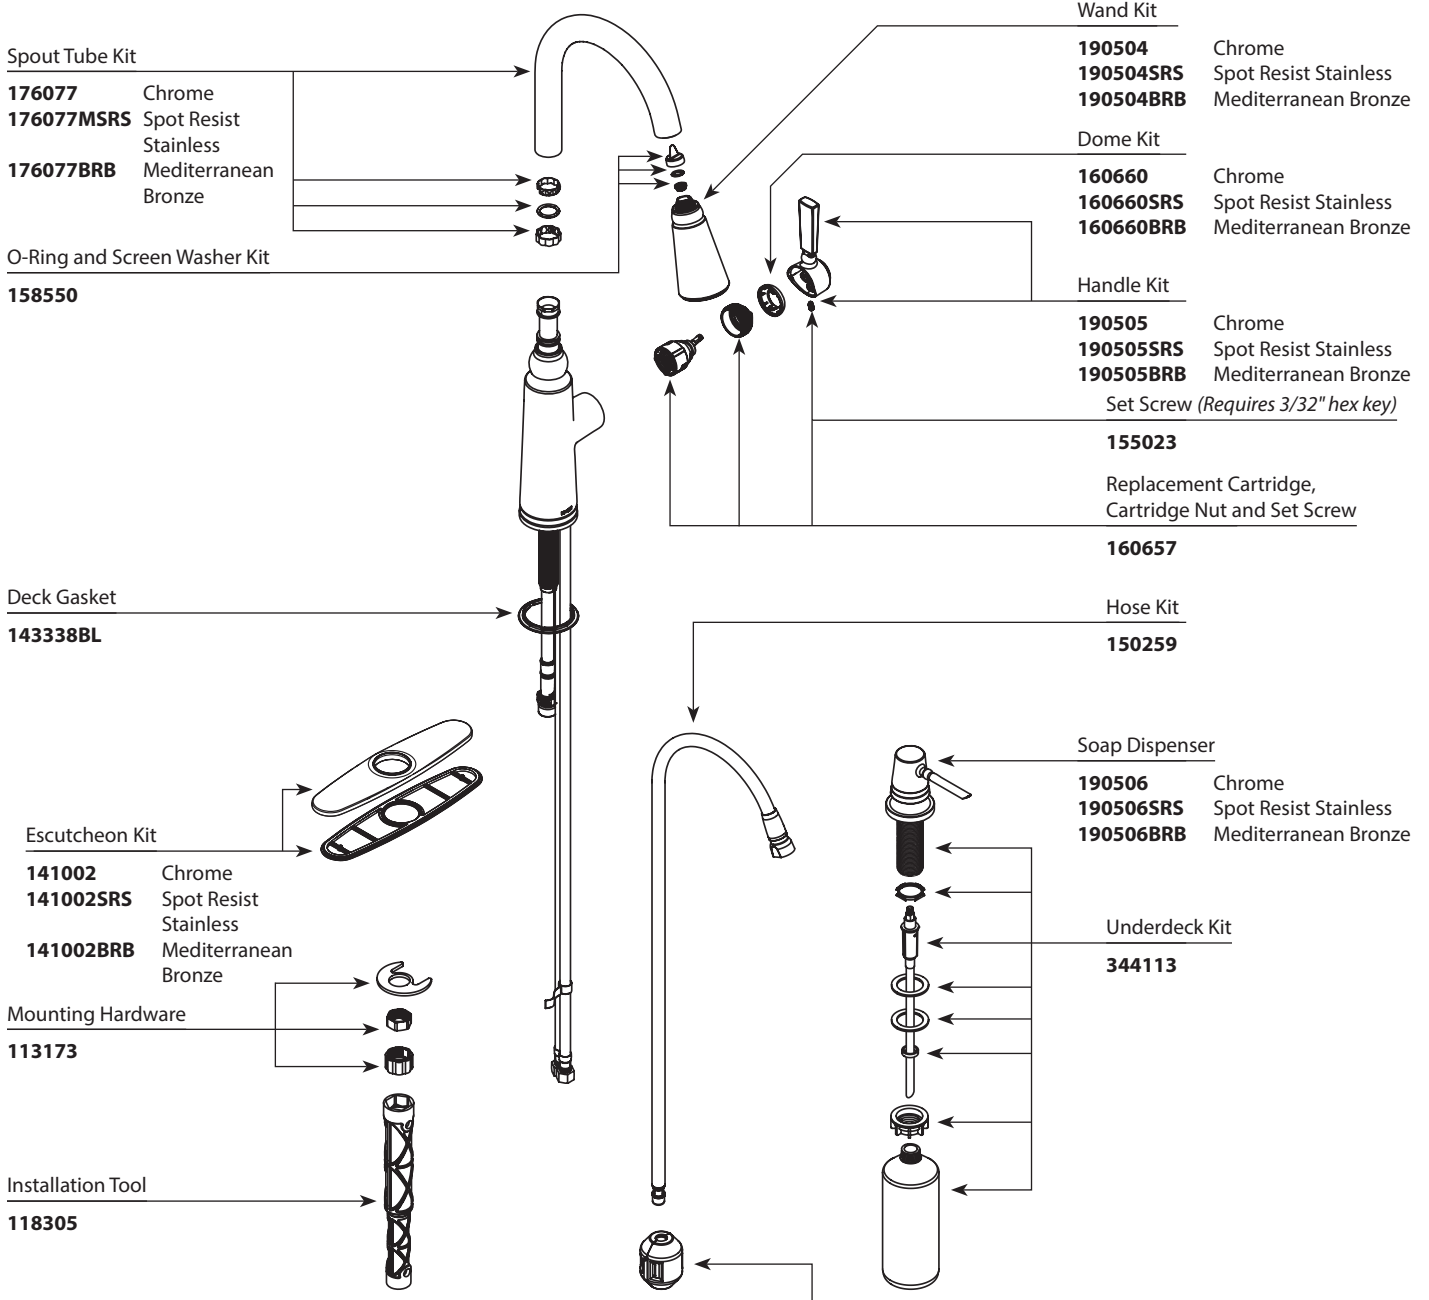

■ Order by Part Number

CORETTA™		
Single-Handle High Arc Pulldown Kitchen Faucet		
MODEL	HANDLE	FINISH
87997	Lever	Chrome
87997SRS	Lever	Spot Resist Stainless
87997BRB	Lever	Mediterranean Bronze

OPTIONAL

Mounting Bracket
176787

11/2019 REVISED 300001529
Moeno Inc.