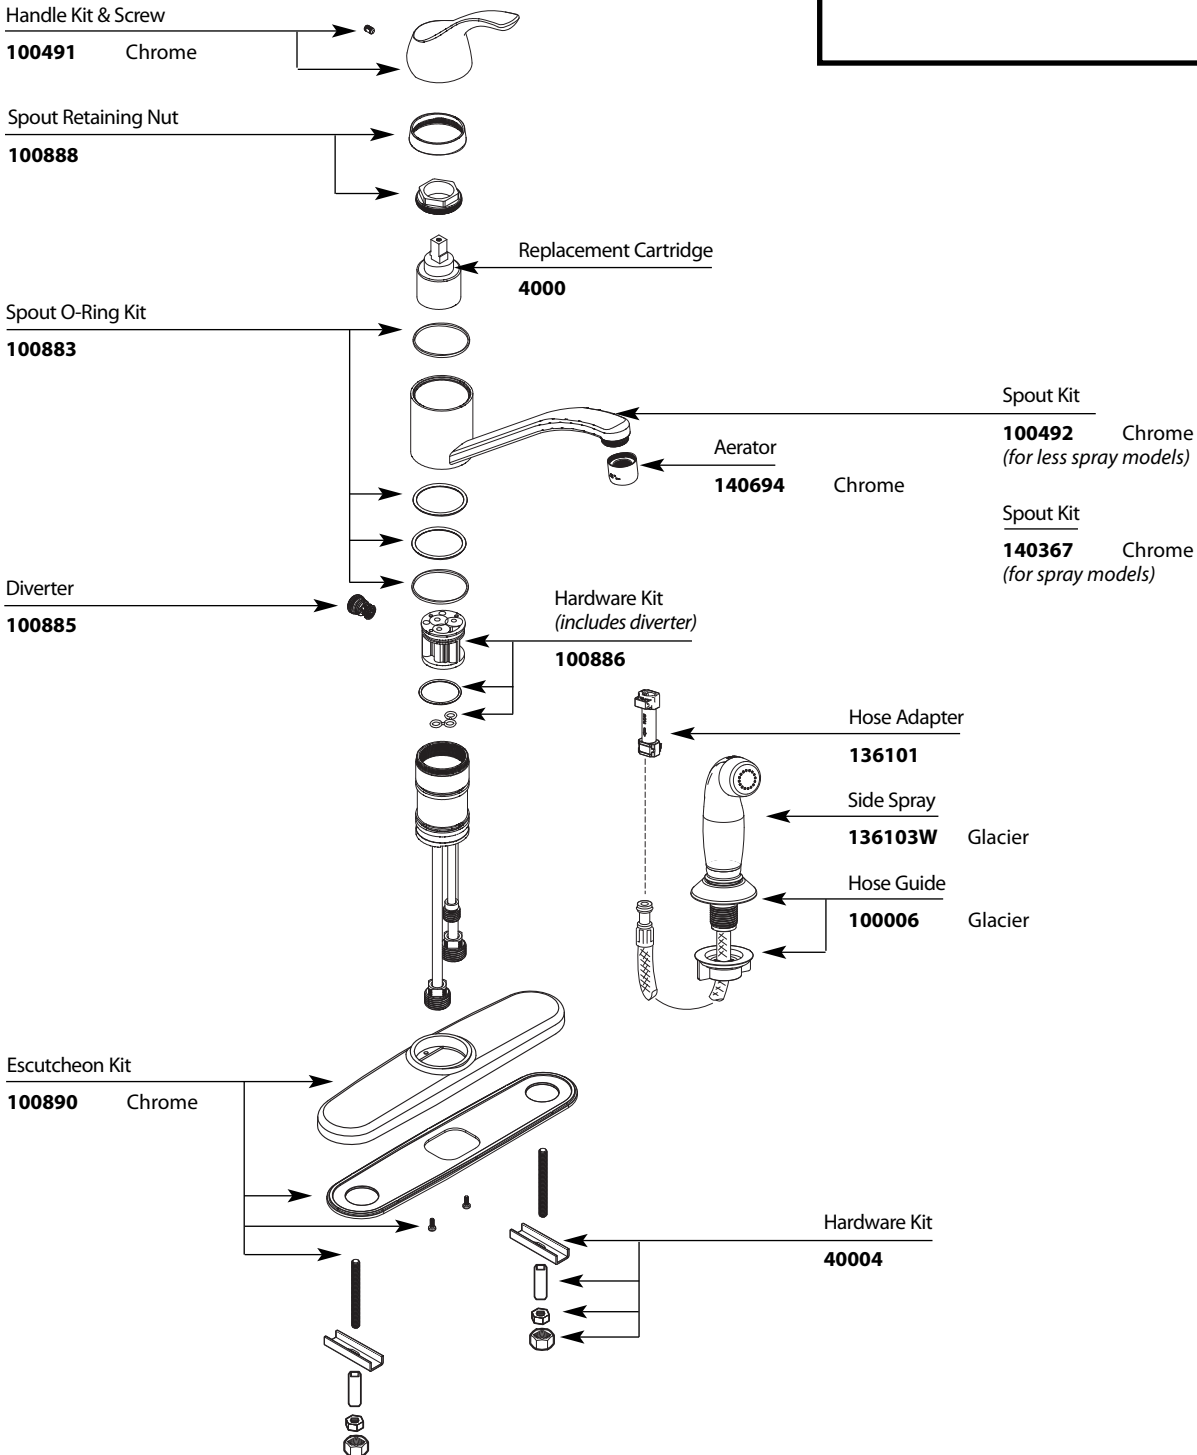

Buy it for looks. Buy it for life.®

Illustrated Parts

■ Order by Part Number

There is more than 1 version of this model.
Page down to identify the version you have.

This Page For Models after 4/08.
Next Page For Models before 4/08

TOUCH CONTROL® Single Handle Lever Kitchen Faucet w/Protégé Side Spray		
MODEL	HANDLE	FINISH
87551	Lever	Chrome
87526	Lever	Chrome/less spray

Buy it for looks. Buy it for life.®

Illustrated Parts

■ Order by Part Number

This Page For Models **before** 4/08.

TOUCH CONTROL® Single Handle Lever Kitchen Faucet w/Protégé Side Spray		
MODEL	HANDLE	FINISH
87551	Lever	Chrome
87526	Lever	Chrome/less spray