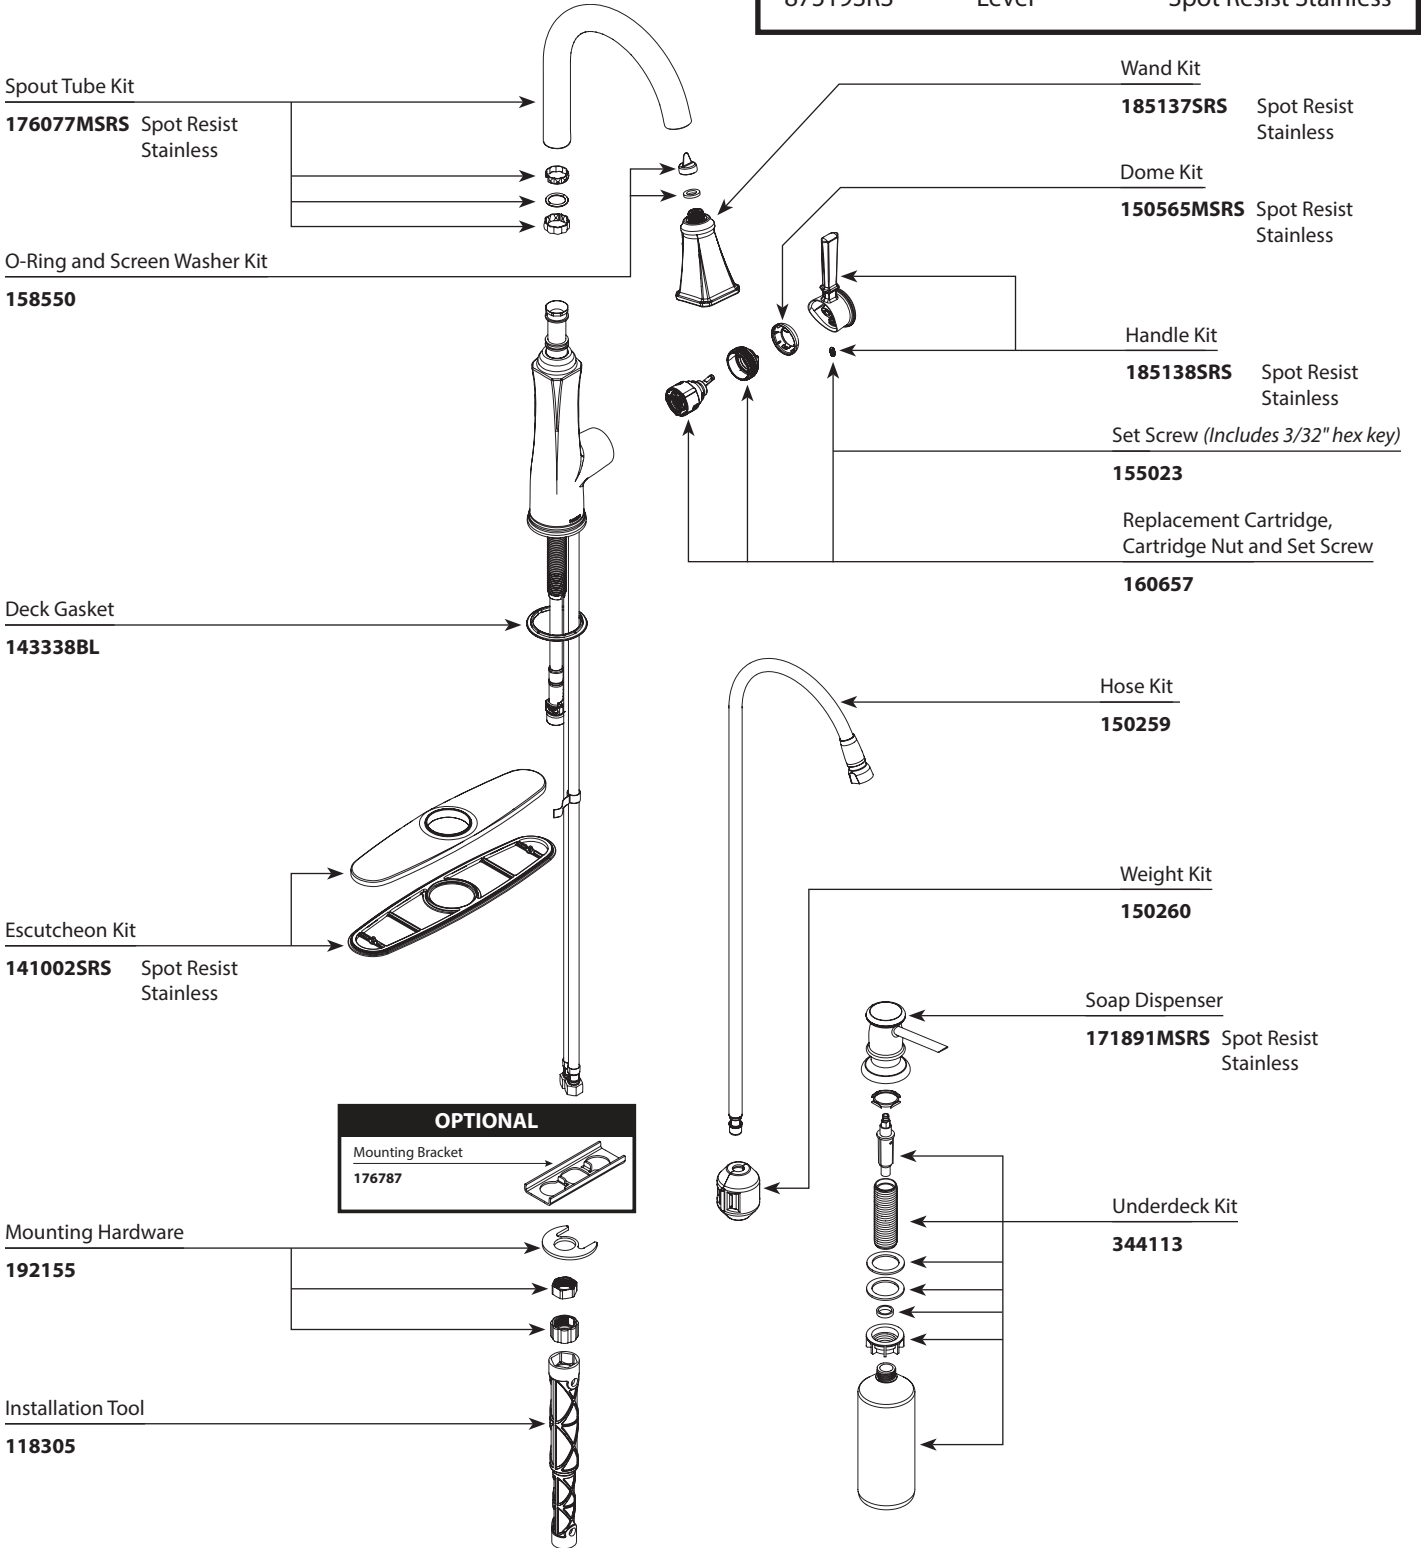

■ Order by Part Number

*There is more than one version of this model.
Page down to identify the version you have.*

LIZZY™		
Single-Handle High Arc Pulldown Kitchen Faucet		
MODEL	HANDLE	FINISH
87519SRS	Lever	Spot Resist Stainless

■ Order by Part Number

LIZZY™		
Single-Handle High Arc Pulldown Kitchen Faucet		
MODEL	HANDLE	FINISH
87519SRS	Lever	Spot Resist Stainless