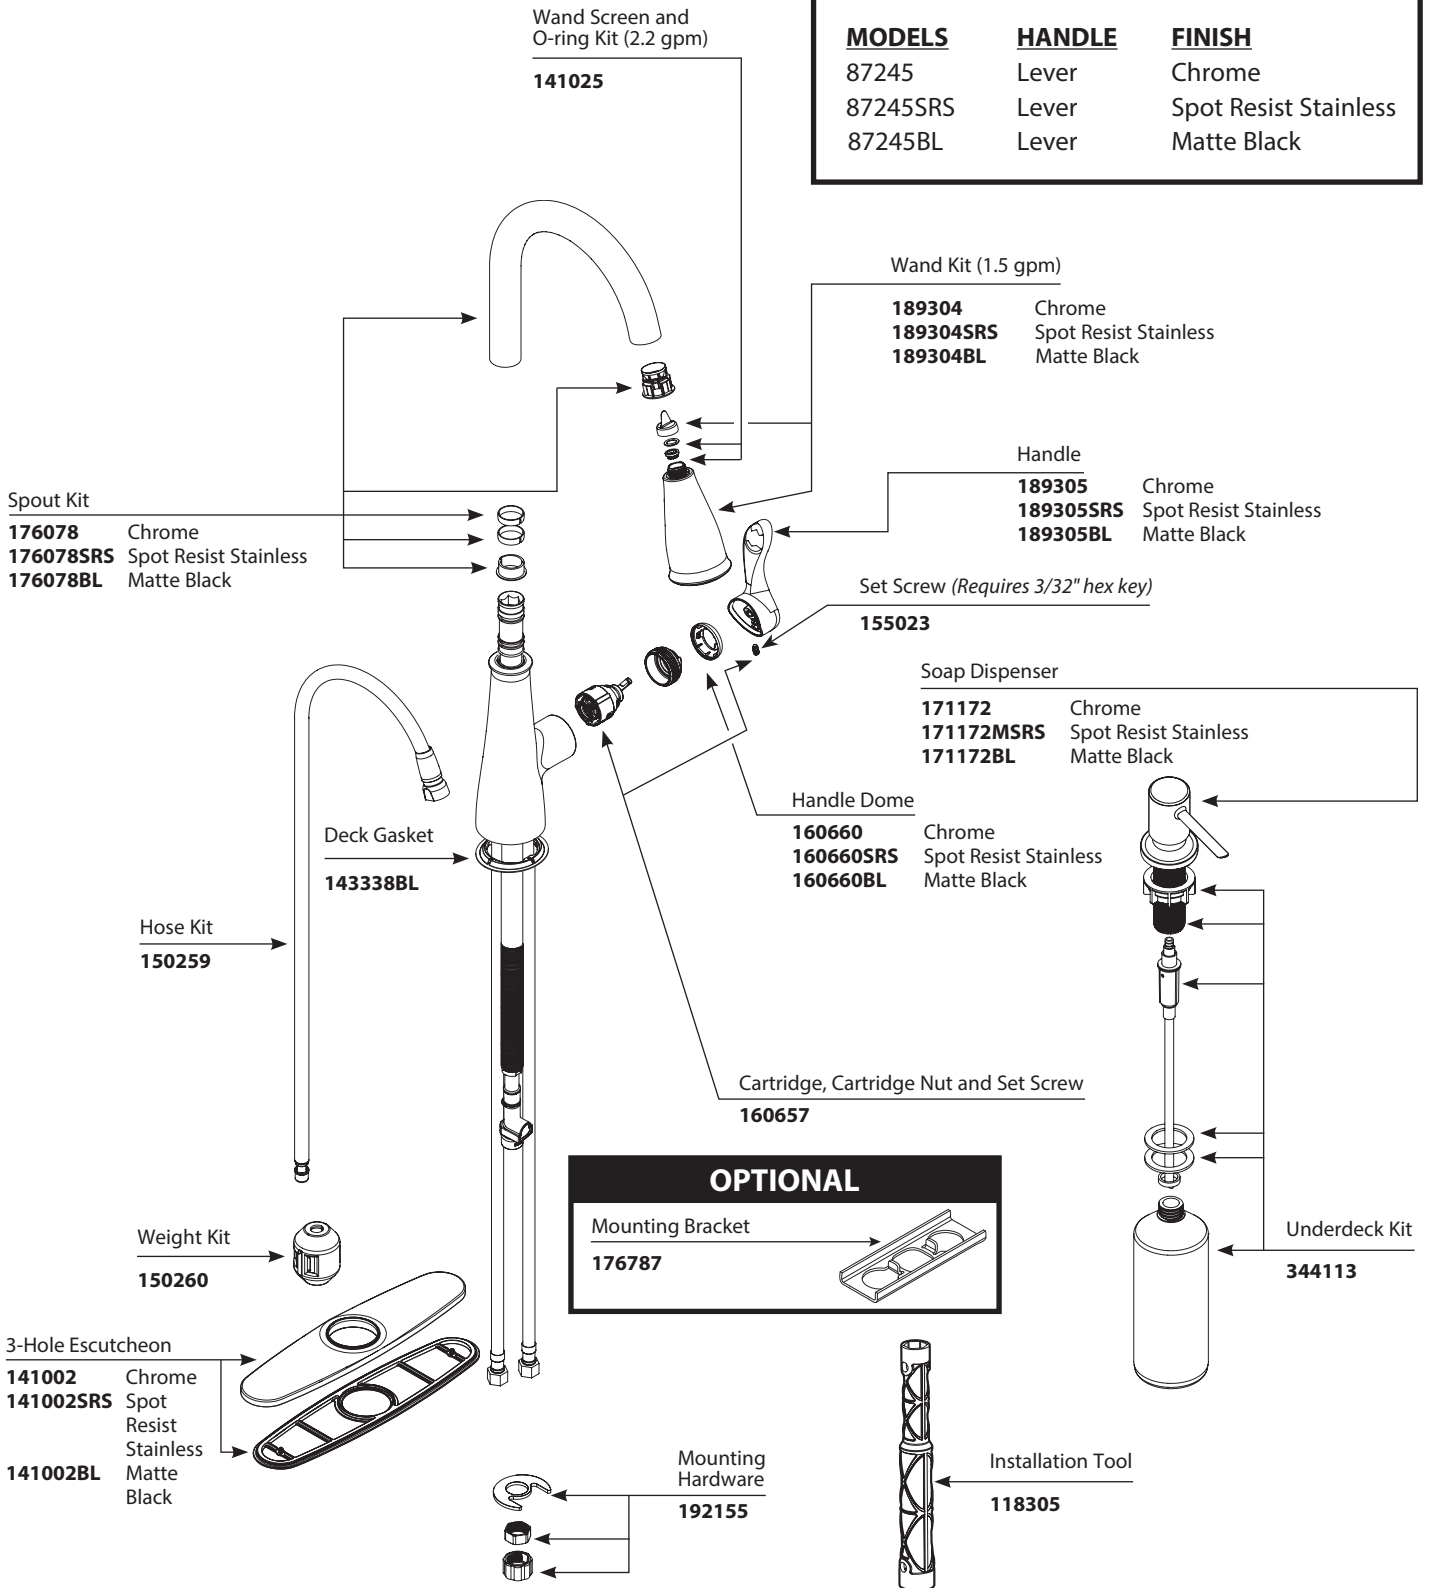

■ Order by Part Number

*There is more than one version of this model.
Page down to identify the version you have.*

HADLEY™		
Single-Handle High Arc Pulldown Kitchen Faucet		
<u>MODELS</u>	<u>HANDLE</u>	<u>FINISH</u>
87245	Lever	Chrome
87245SRS	Lever	Spot Resist Stainless
87245BL	Lever	Matte Black

■ Order by Part Number

Illustrated Parts

HADLEY™		
Single-Handle High Arc Pulldown Kitchen Faucet		
<u>MODELS</u>	<u>HANDLE</u>	<u>FINISH</u>
87245	Lever	Chrome
87245SRS	Lever	Spot Resist Stainless