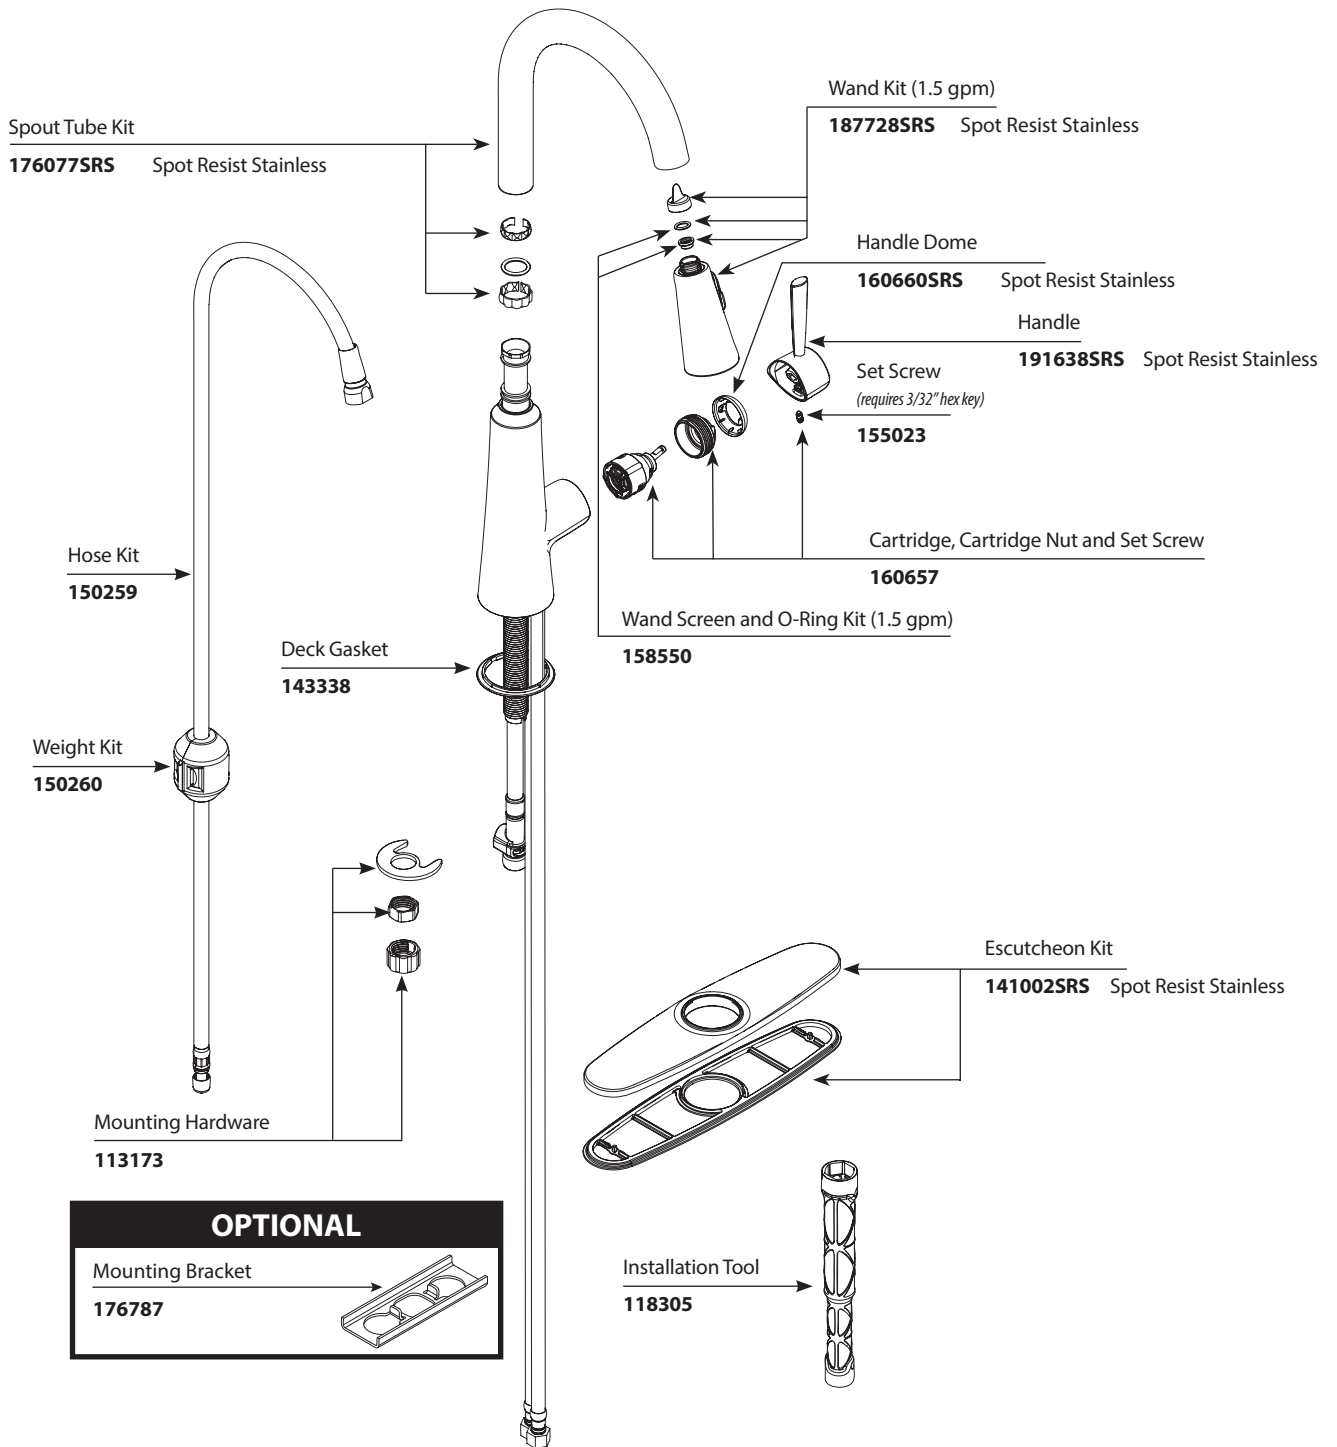

■ Order by Part Number

*There is more than one version of this model.
Page down to identify the version you have.*

Illustrated Parts

REZA™		
Single Handle Pulldown Kitchen Faucet		
MODEL	TYPE	FINISH
87228SRS	Lever	Spot Resist Stainless

■ Order by Part Number

REZA™		
Single Handle Pulldown Kitchen Faucet		
<u>MODEL</u>	<u>TYPE</u>	<u>FINISH</u>
87228SRS	Lever	Spot Resist Stainless