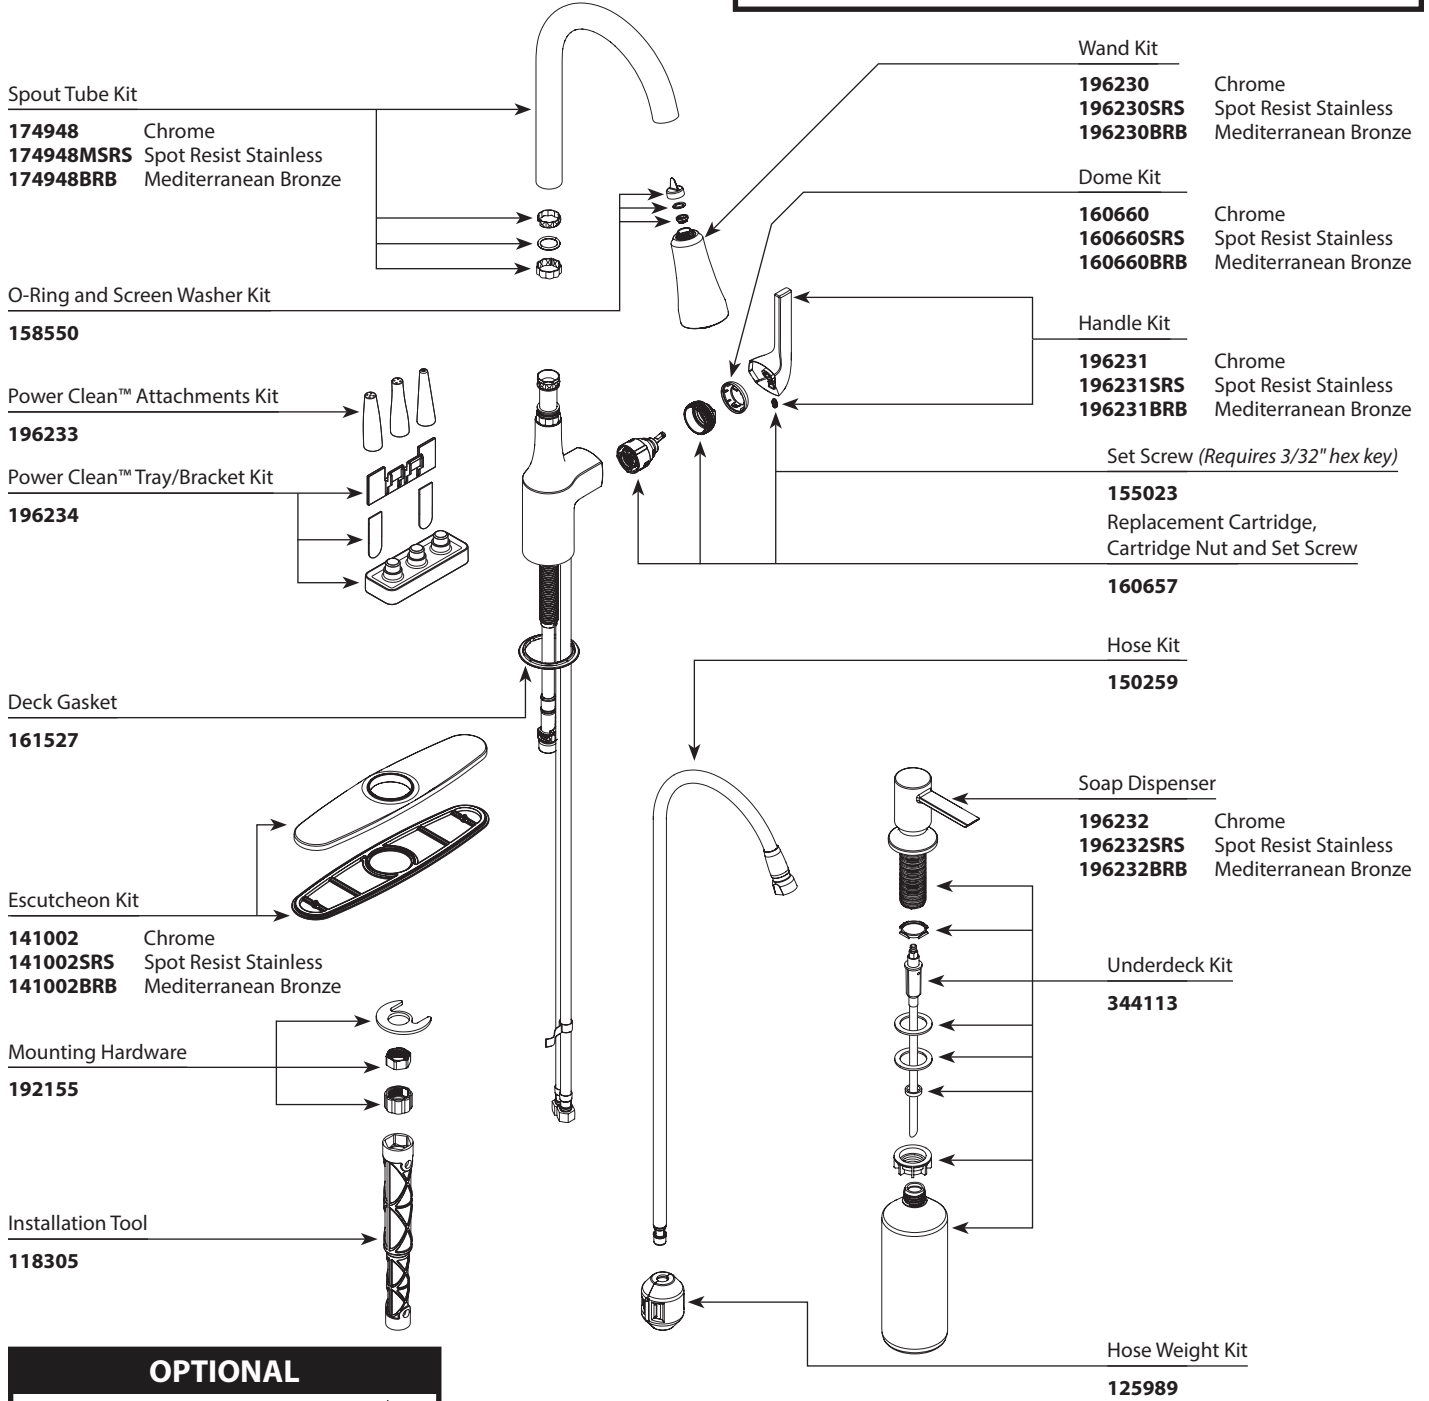

■ Order by Part Number

MILTON™		
Single-Handle High Arc Pulldown Kitchen Faucet		
MODEL	HANDLE	FINISH
87114	Lever	Chrome
87114SRS	Lever	Spot Resist Stainless
87114BRB	Lever	Mediterranean Bronze

OPTIONAL

Mounting Bracket
176787