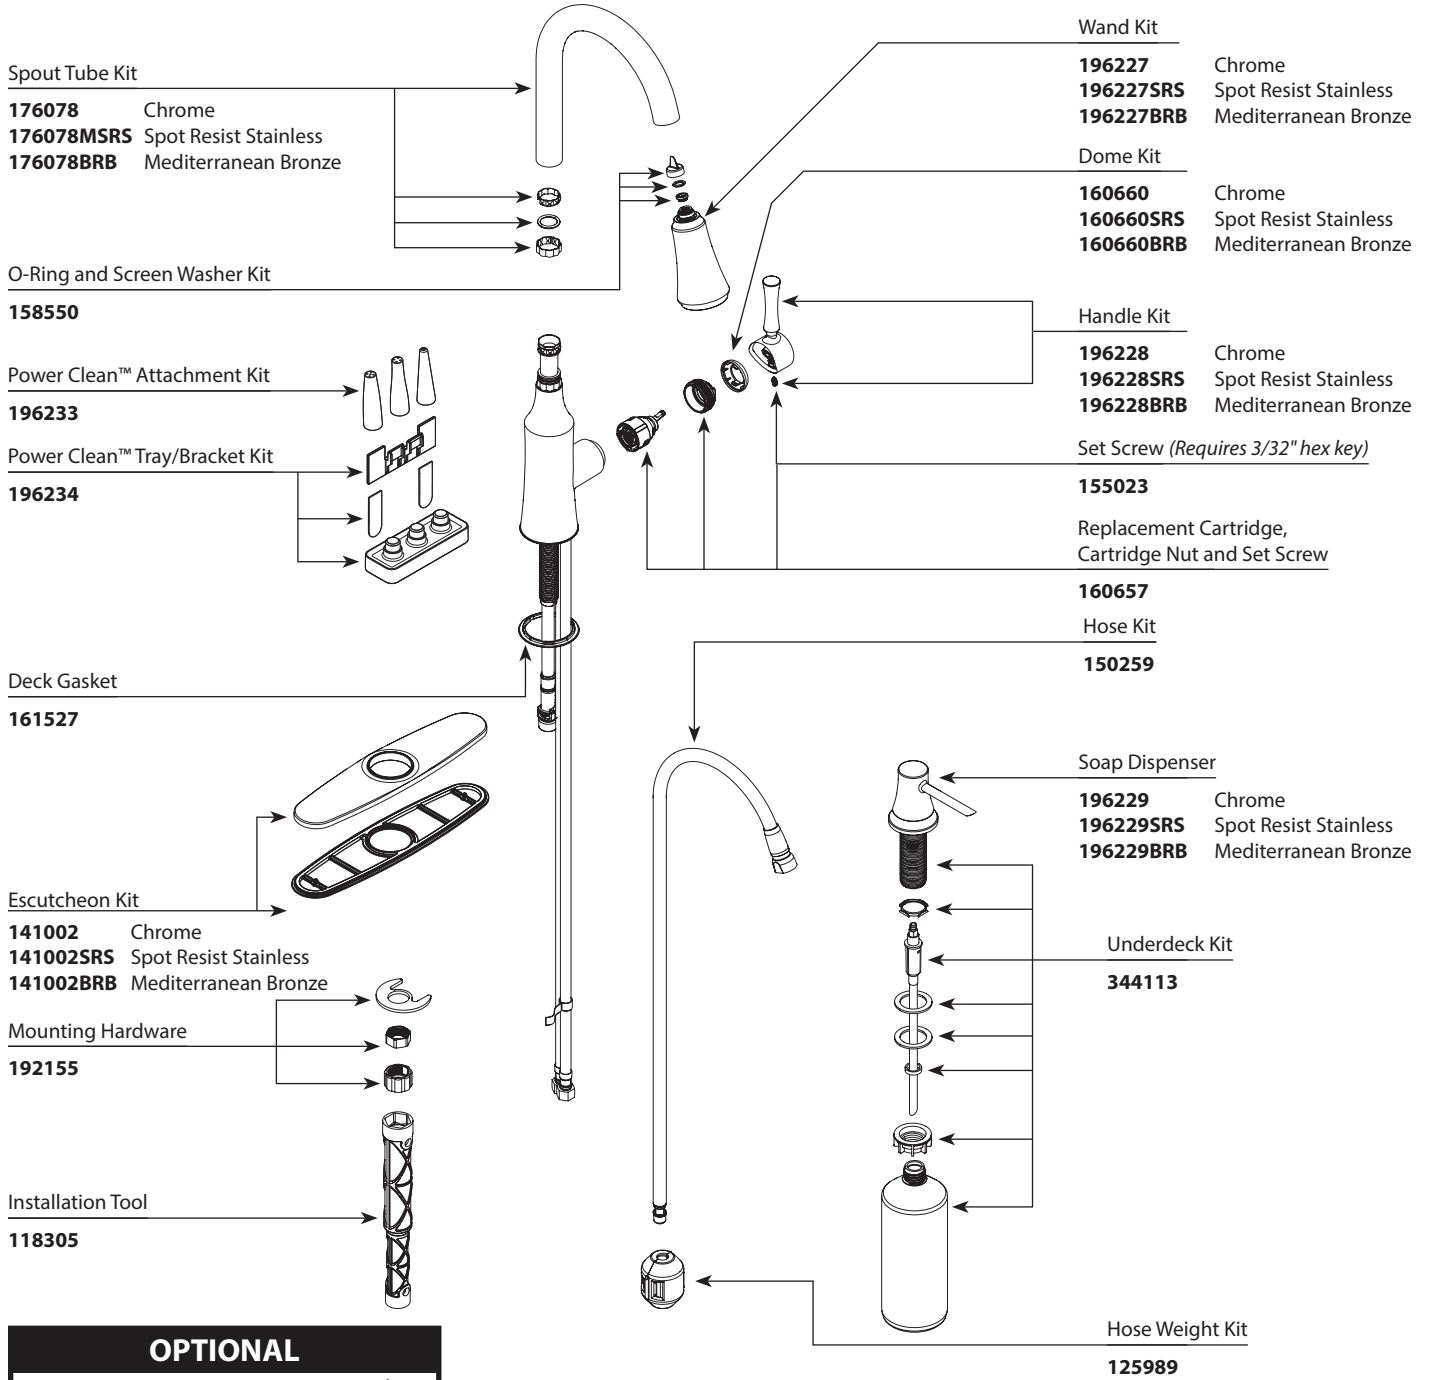

■ Order by Part Number

VENANGO™		
Single-Handle High Arc Pulldown Kitchen Faucet		
MODEL	HANDLE	FINISH
87113	Lever	Chrome
87113SRS	Lever	Spot Resist Stainless
87113BRB	Lever	Mediterranean Bronze

OPTIONAL

Mounting Bracket
176787