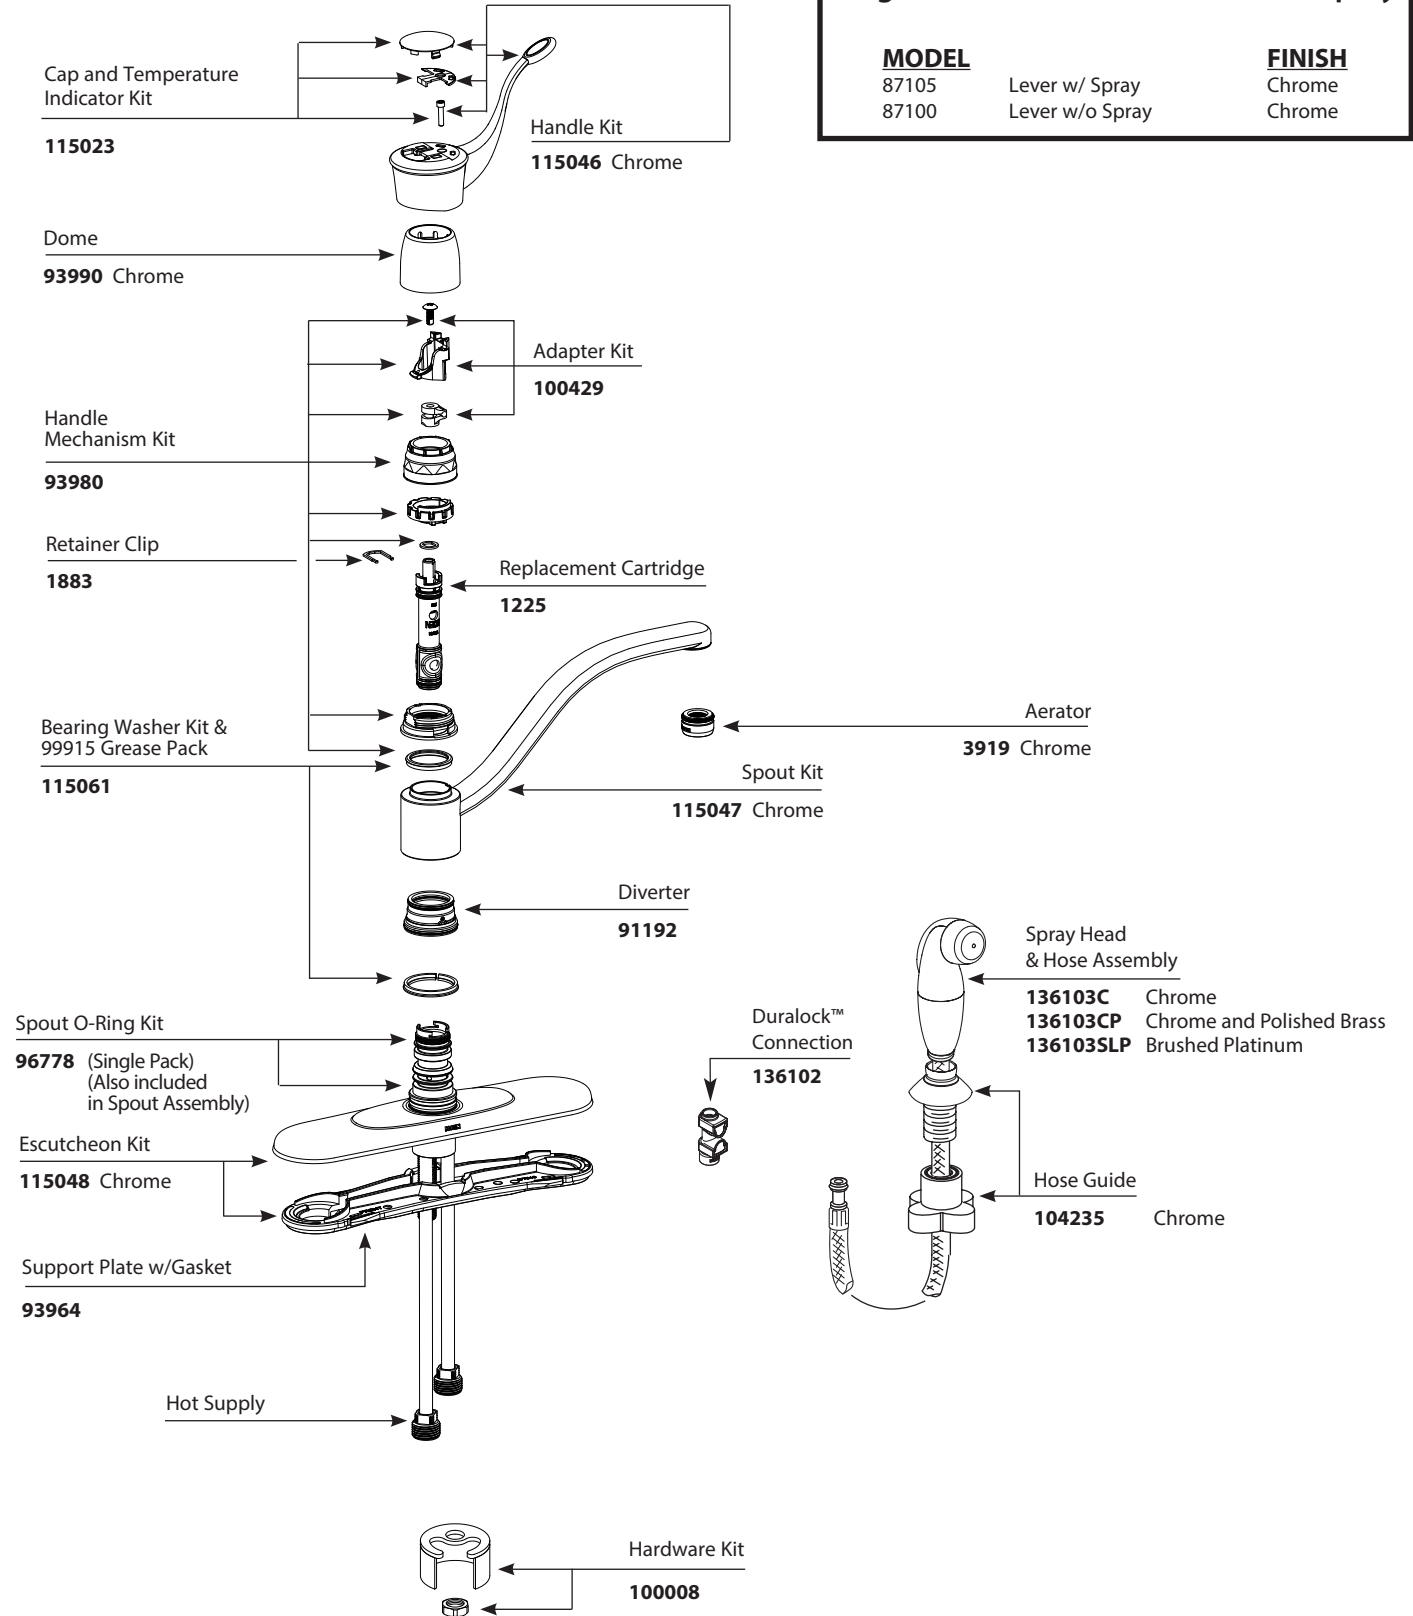

■ Order by Part Number

*There is more than one version of this model.
Page down to identify the version you have.*

Banbury™ Single-Handle Kitchen Faucet with Spray		
MODEL		FINISH
87105	Lever w/ Spray	Chrome
87100	Lever w/o Spray	Chrome

■ Order by Part Number

Banbury™		
Single-Handle Kitchen Faucet with Spray		
MODEL	TYPE	FINISH
87105	Lever w/ Spray	Chrome
87100	Lever w/o Spray	Chrome