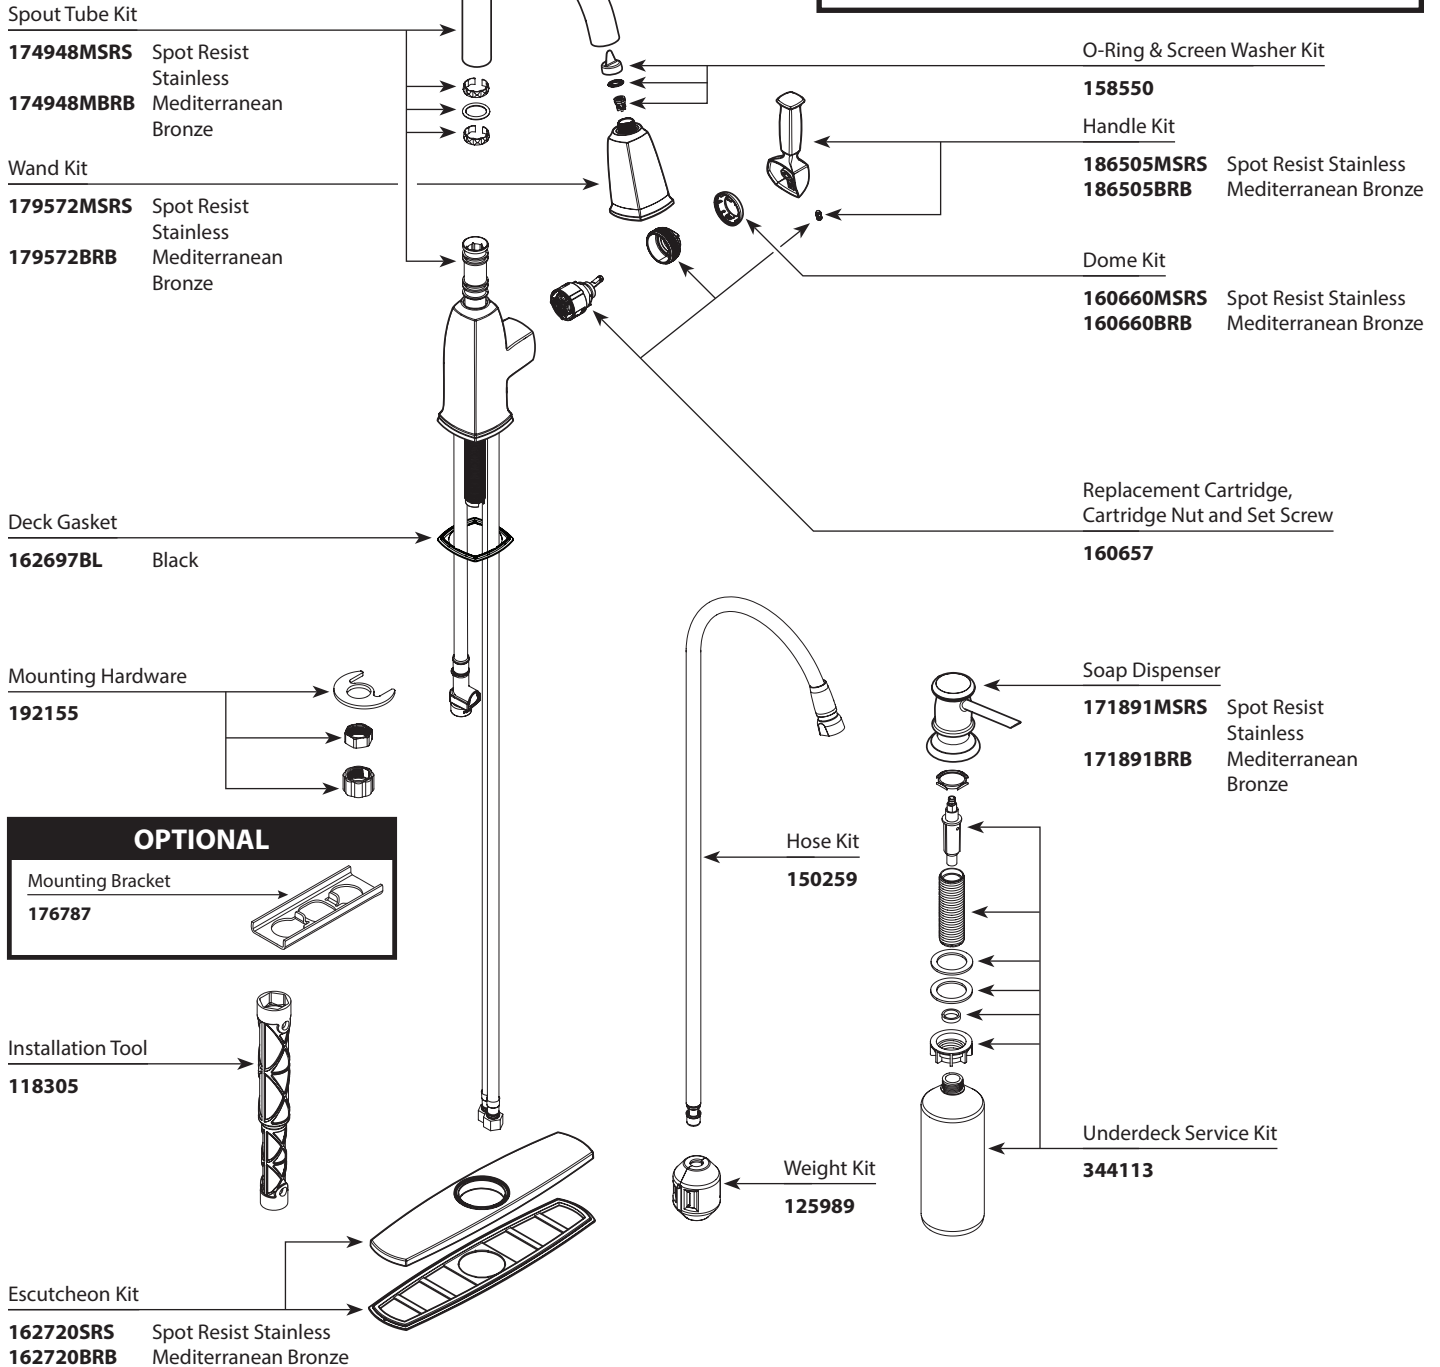

■ Order by Part Number

*There is more than one version of this model.
Page down to identify the version you have.*

Illustrated Parts

WELLSLEY™ Single-Handle High Arc Pull Down Kitchen Faucet		
MODEL	HANDLE	FINISH
87022SRS	Lever	Spot Resist Stainless
87022BRB	Lever	Mediterranean Bronze

■ Order by Part Number

Illustrated Parts

WELLSLEY™ Single-Handle High Arc Pull Down Kitchen Faucet		
MODEL	HANDLE	FINISH
87022SRS	Lever	Spot Resist Stainless
87022BRB	Lever	Mediterranean Bronze