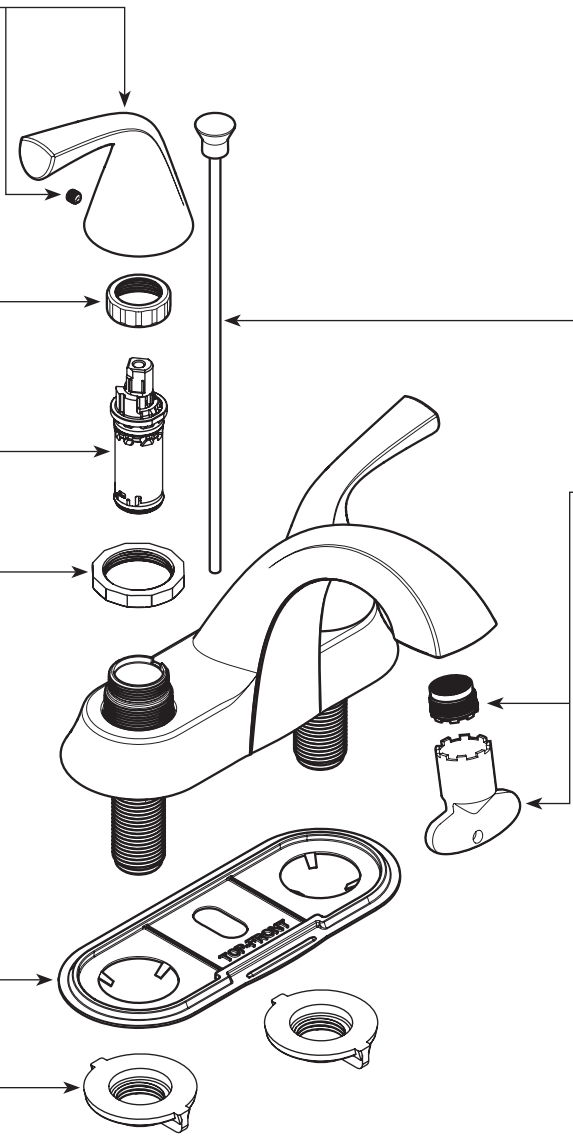

Buy it for looks. Buy it for life.®

Illustrated Parts

HABER®		
Two Handle Centerset Lavatory Faucet		
MODEL	FINISH	NOTES
84768SRN	Spot Resist Brushed Nickel	Non-Metallic Waste

■ Order by Part Number

Handle Kit - Hot

188083SRN Spot Resist Brushed Nickel

Handle Kit - Cold

188084SRN Spot Resist Brushed Nickel

Set Screw (Requires 3/32" hex key)

159198

Cartridge Nut (Qty 2)

97535

Replacement Cartridge

1224

Escutcheon Nut (Qty 2)

130560

Deck Gasket

188085 Use for Chrome & Spot Resist Brushed Nickel

Mounting Nuts (Qty 2)

145665

Lift Rod Kit

12694SRN Spot Resist Brushed Nickel

Aerator Kit - Includes Tool

181035 1.2gpm

WASTE ASSEMBLIES	
<i>For Waste Service Order Full Assembly</i>	
Non-Metallic Waste Assembly	
151018CSL	Classic Stainless (Use for Spot Resist Brushed Nickel)
	
USE ON DECKS < 1/4" (6mm)	USE ON DECKS > 1-3/16" (30mm)
	
Thin Deck Spacer Kit (Qty 2) 146936	Thick Deck Extension Kit (Qty 2) 100818