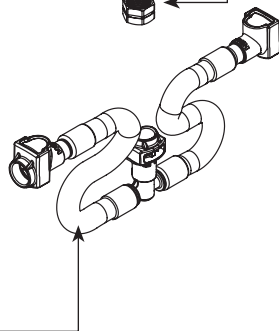

■ Order by Part Number

<b>ESSIE™</b>		
<b>Two-Handle Widespread Lavatory Faucet</b>		
<b>MODEL</b>	<b>FINISH</b>	<b>NOTES</b>
84716	Chrome	Non-Metallic Waste
84716SRN	Spot Resist Brushed Nickel	Non-Metallic Waste

**Lift Rod Kit**

- 198066** Chrome
- 198066SRN** Spot Resist Brushed Nickel

**Handle Kit - Hot or Cold**

- 198065** Chrome
- 198065SRN** Spot Resist Brushed Nickel

**Stem Extension Kit**

- 174290**

**Replacement Cartridge**

- 1234**

**Mounting Hardware**

- 103759**

**Hardware Package**

- 12715**

**Valve Body Kit**

- 174292** Hot
- 174291** Cold

**Duralock Hose Kit**

- 114299**

**Spout Tube Kit**

- 168122** Chrome
- 168122SRN** Spot Resist Brushed Nickel

**Aerator Kit  
1.2gpm**

- 186922** Chrome
- 186922SRN** Spot Resist Brushed Nickel

**Spout Hub Kit**

- 198067** Chrome
- 198067SRN** Spot Resist Brushed Nickel