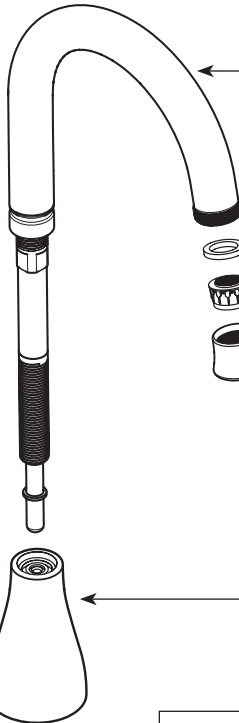

■ Order by Part Number

<b>ESSIE™</b>		
<b>Two-Handle Widespread Lavatory Faucet</b>		
<b>MODEL</b>	<b>FINISH</b>	<b>NOTES</b>
84716	Chrome	Non-Metallic Waste
84716SRN	Spot Resist Brushed Nickel	Non-Metallic Waste

**Lift Rod Kit**

- 198066** Chrome
- 198066SRN** Spot Resist Brushed Nickel

**Handle Kit - Hot or Cold**

- 198065** Chrome
- 198065SRN** Spot Resist Brushed Nickel

**Stem Extension Kit**

- 174290**

**Replacement Cartridge**

- 1234**

**Mounting Hardware**

- 103759**

**Hardware Package**

- 12715**

**Valve Body Kit**

- 174292** Hot
- 174291** Cold

**Duralock Hose Kit**

- 114299**

**Spout Tube Kit**

- 168122** Chrome
- 168122SRN** Spot Resist Brushed Nickel

**Aerator Kit  
1.2gpm**

- 186922** Chrome
- 186922SRN** Spot Resist Brushed Nickel

**Spout Hub Kit**

- 198067** Chrome
- 198067SRN** Spot Resist Brushed Nickel