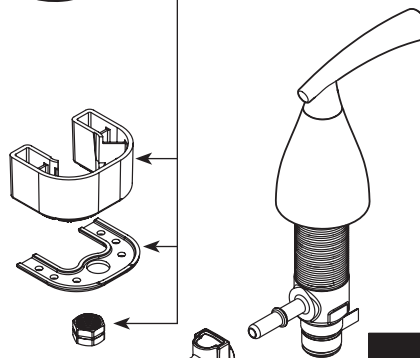

■ Order by Part Number

<b>ESSIE™</b>		
<b>Two-Handle Widespread Lavatory Faucet</b>		
<b>MODEL</b>	<b>FINISH</b>	<b>NOTES</b>
84716	Chrome	Non-Metallic Waste
84716SRN	Spot Resist Brushed Nickel	Non-Metallic Waste

- 114299**

**Spout Tube Kit**

- 168122** Chrome
- 168122SRN** Spot Resist Brushed Nickel

**Aerator Kit  
1.2gpm**

- 186922** Chrome
- 186922SRN** Spot Resist Brushed Nickel

**Spout Hub Kit**

- 198067** Chrome
- 198067SRN** Spot Resist Brushed Nickel

**Hardware Kit**

- 93959**

**Installation Tool**

- 1180305**

**WASTE ASSEMBLIES**

**For Waste Service Order Full Assembly**

**Non-Metallic Waste Assembly**

- 151018** Chrome
- 151018CSL** Classic Stainless  
*(Use for Classic Brushed Nickel and Spot Resist Brushed Nickel)*