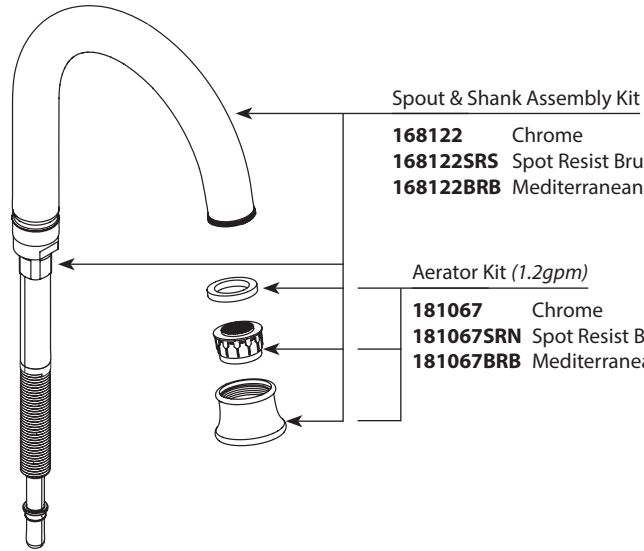

Buy it for looks. Buy it for life.®

Illustrated Parts

■ Order by Part Number

HILLIARD®		
Two Handle Widespread Lavatory Faucet		
MODEL	FINISH	NOTES
84539	Chrome	Spring-Loaded Waste
84539SRN	Spot Resist Brushed Nickel	Spring-Loaded Waste
84539BRB	Mediterranean Bronze	Spring-Loaded Waste

Spout & Shank Assembly Kit

- 168122** Chrome
- 168122SR5** Spot Resist Brushed Nickel
- 168122BRB** Mediterranean Bronze

Aerator Kit (1.2gpm)

- 181067** Chrome
- 181067SRN** Spot Resist Brushed Nickel
- 181067BRB** Mediterranean Bronze

Handle Hub Kit (Hot or Cold)

- 193050** Chrome
- 193050SRN** Spot Resist Brushed Nickel
- 193050BRB** Mediterranean Bronze

Spout Hub Service Kit

- 193164** Chrome
- 193164SRN** Spot Resist Brushed Nickel
- 193164BRB** Mediterranean Bronze

Spring-Loaded Waste - Full Assembly

- 186478** Chrome
- 186478CSL** Spot Resist Brushed Nickel
- 186478BRB** Mediterranean Bronze