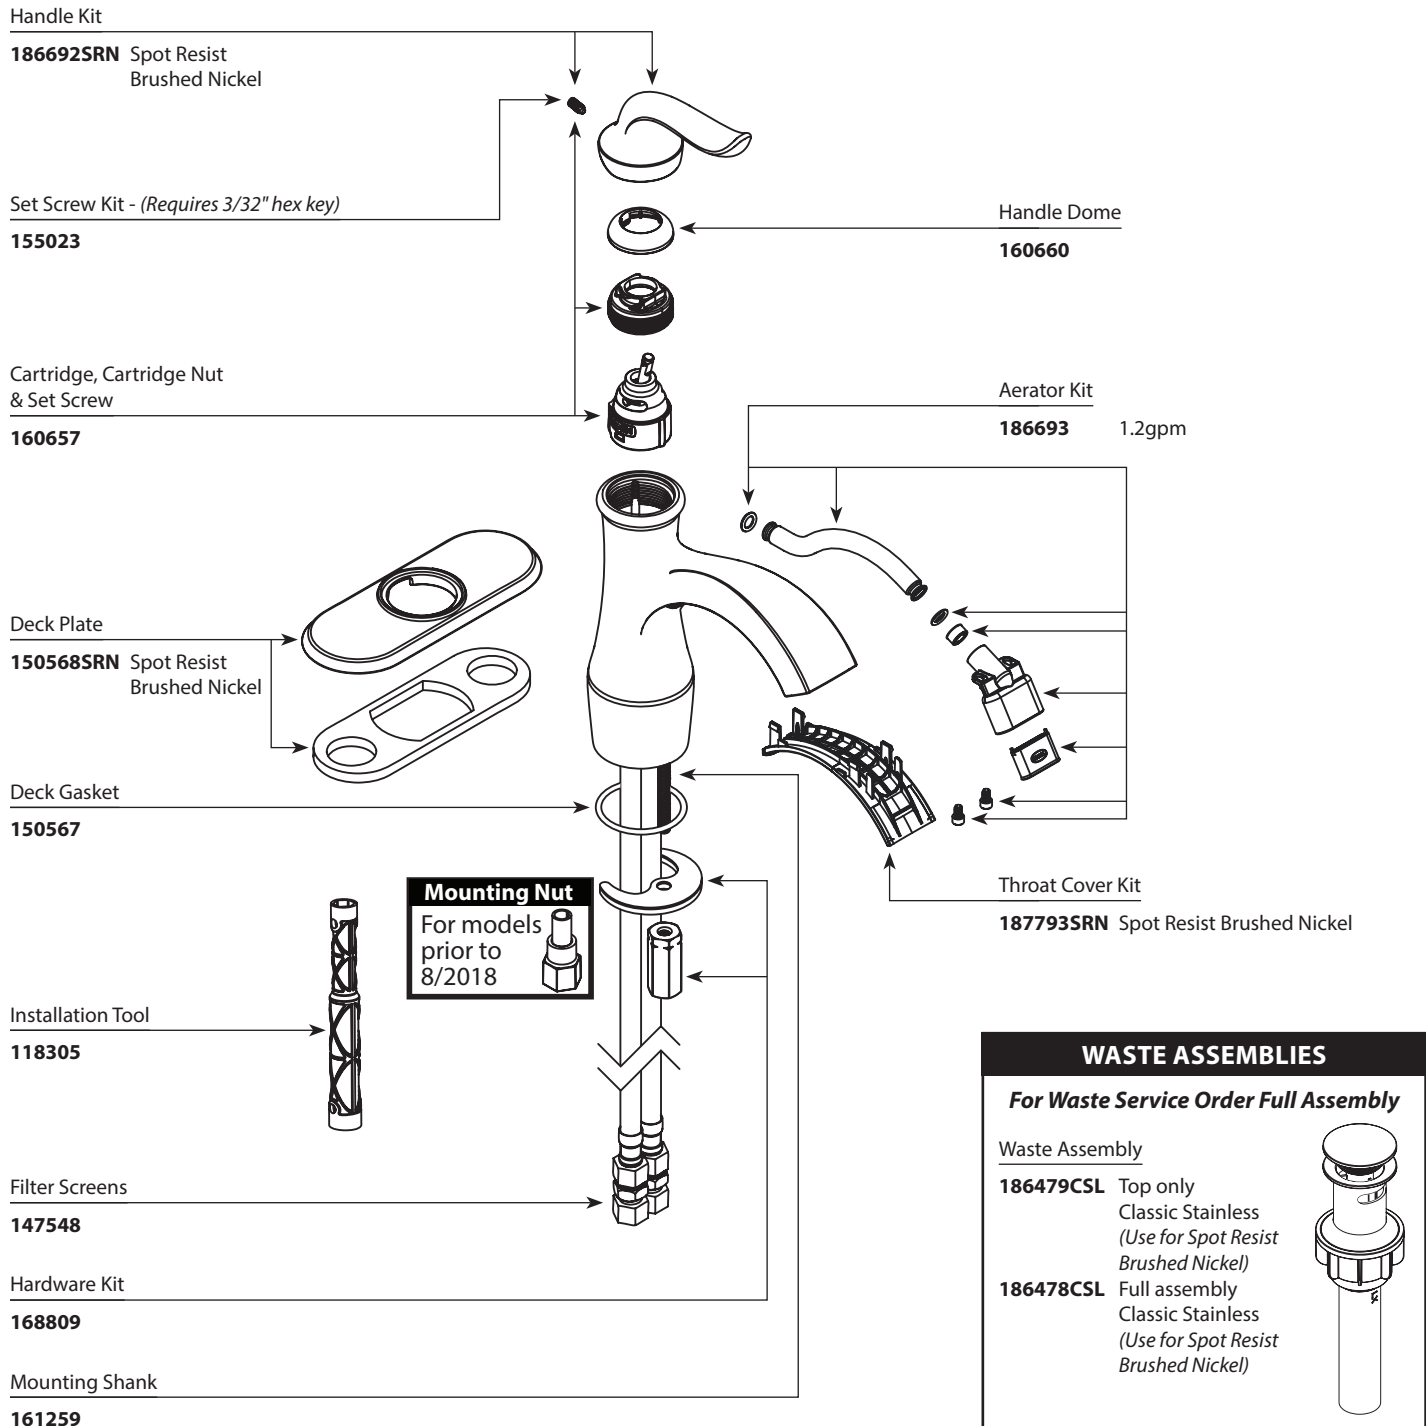

MOEN®

■ Order by Part Number

*There is more than one version of this model.
Page down to identify the version you have.*

Illustrated Parts

HAMDEN™		
One-Handle Lavatory Faucet		
MODEL	HANDLE	FINISH
84303SRN	Lever	Spot Resist Brushed Nickel

WASTE ASSEMBLIES

For Waste Service Order Full Assembly

Waste Assembly

186479CSL Top only
Classic Stainless
(Use for Spot Resist
Brushed Nickel)

186478CSL Full assembly
Classic Stainless
(Use for Spot Resist
Brushed Nickel)

■ Order by Part Number

Illustrated Parts

HAMDEN™ One-Handle Lavatory Faucet		
MODEL 84303SRN	HANDLE Lever	FINISH Spot Resist Brushed Nickel

WASTE ASSEMBLIES	
For Waste Service Order Full Assembly	
Waste Assembly	
186479CSL	Top only Classic Stainless (Use for Spot Resist Brushed Nickel)
186478CSL	Full assembly Classic Stainless (Use for Spot Resist Brushed Nickel)