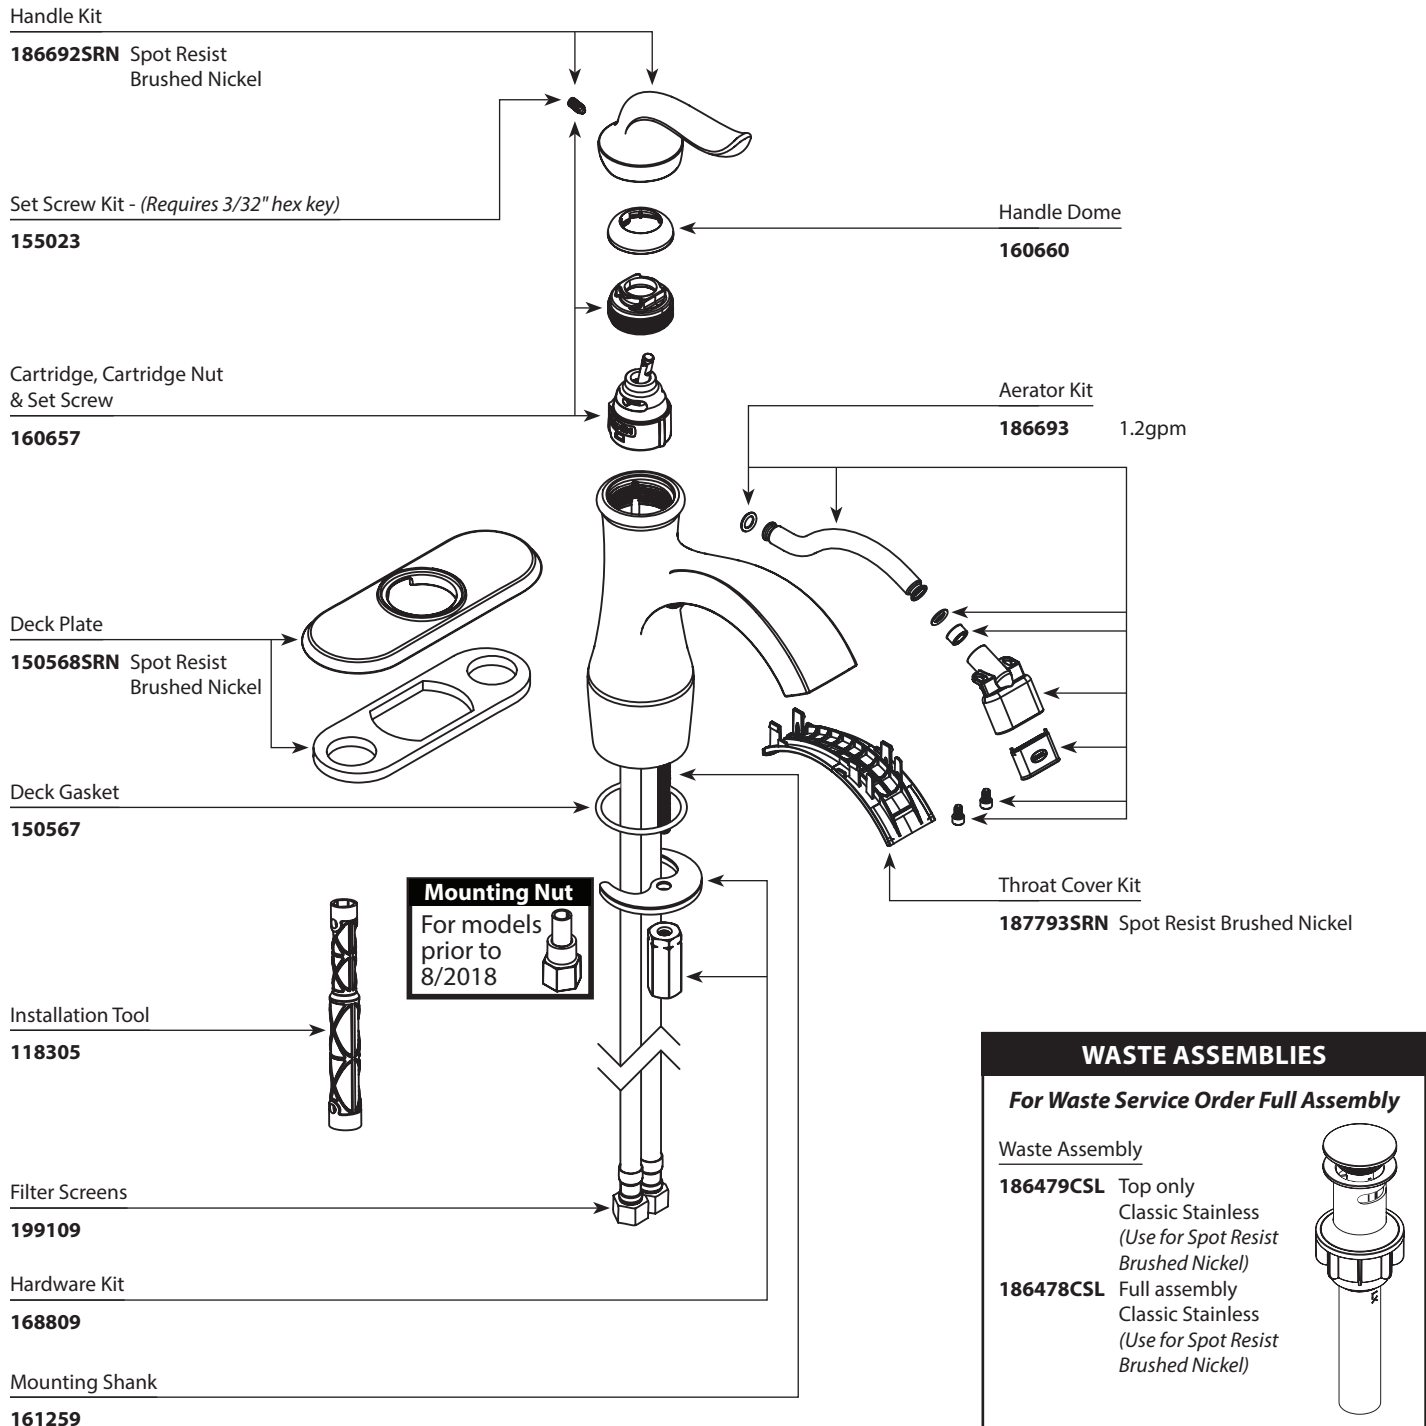

MOEN®

■ Order by Part Number

*There is more than one version of this model.
Page down to identify the version you have.*

Illustrated Parts

HAMDEN™		
One-Handle Lavatory Faucet		
MODEL	HANDLE	FINISH
84303SRN	Lever	Spot Resist Brushed Nickel

WASTE ASSEMBLIES

For Waste Service Order Full Assembly

Waste Assembly

186479CSL Top only
Classic Stainless
(Use for Spot Resist
Brushed Nickel)

186478CSL Full assembly
Classic Stainless
(Use for Spot Resist
Brushed Nickel)

■ Order by Part Number

Illustrated Parts

HAMDEN™ One-Handle Lavatory Faucet		
MODEL 84303SRN	HANDLE Lever	FINISH Spot Resist Brushed Nickel

WASTE ASSEMBLIES	
For Waste Service Order Full Assembly	
Waste Assembly	
186479CSL	Top only Classic Stainless (Use for Spot Resist Brushed Nickel)
186478CSL	Full assembly Classic Stainless (Use for Spot Resist Brushed Nickel)