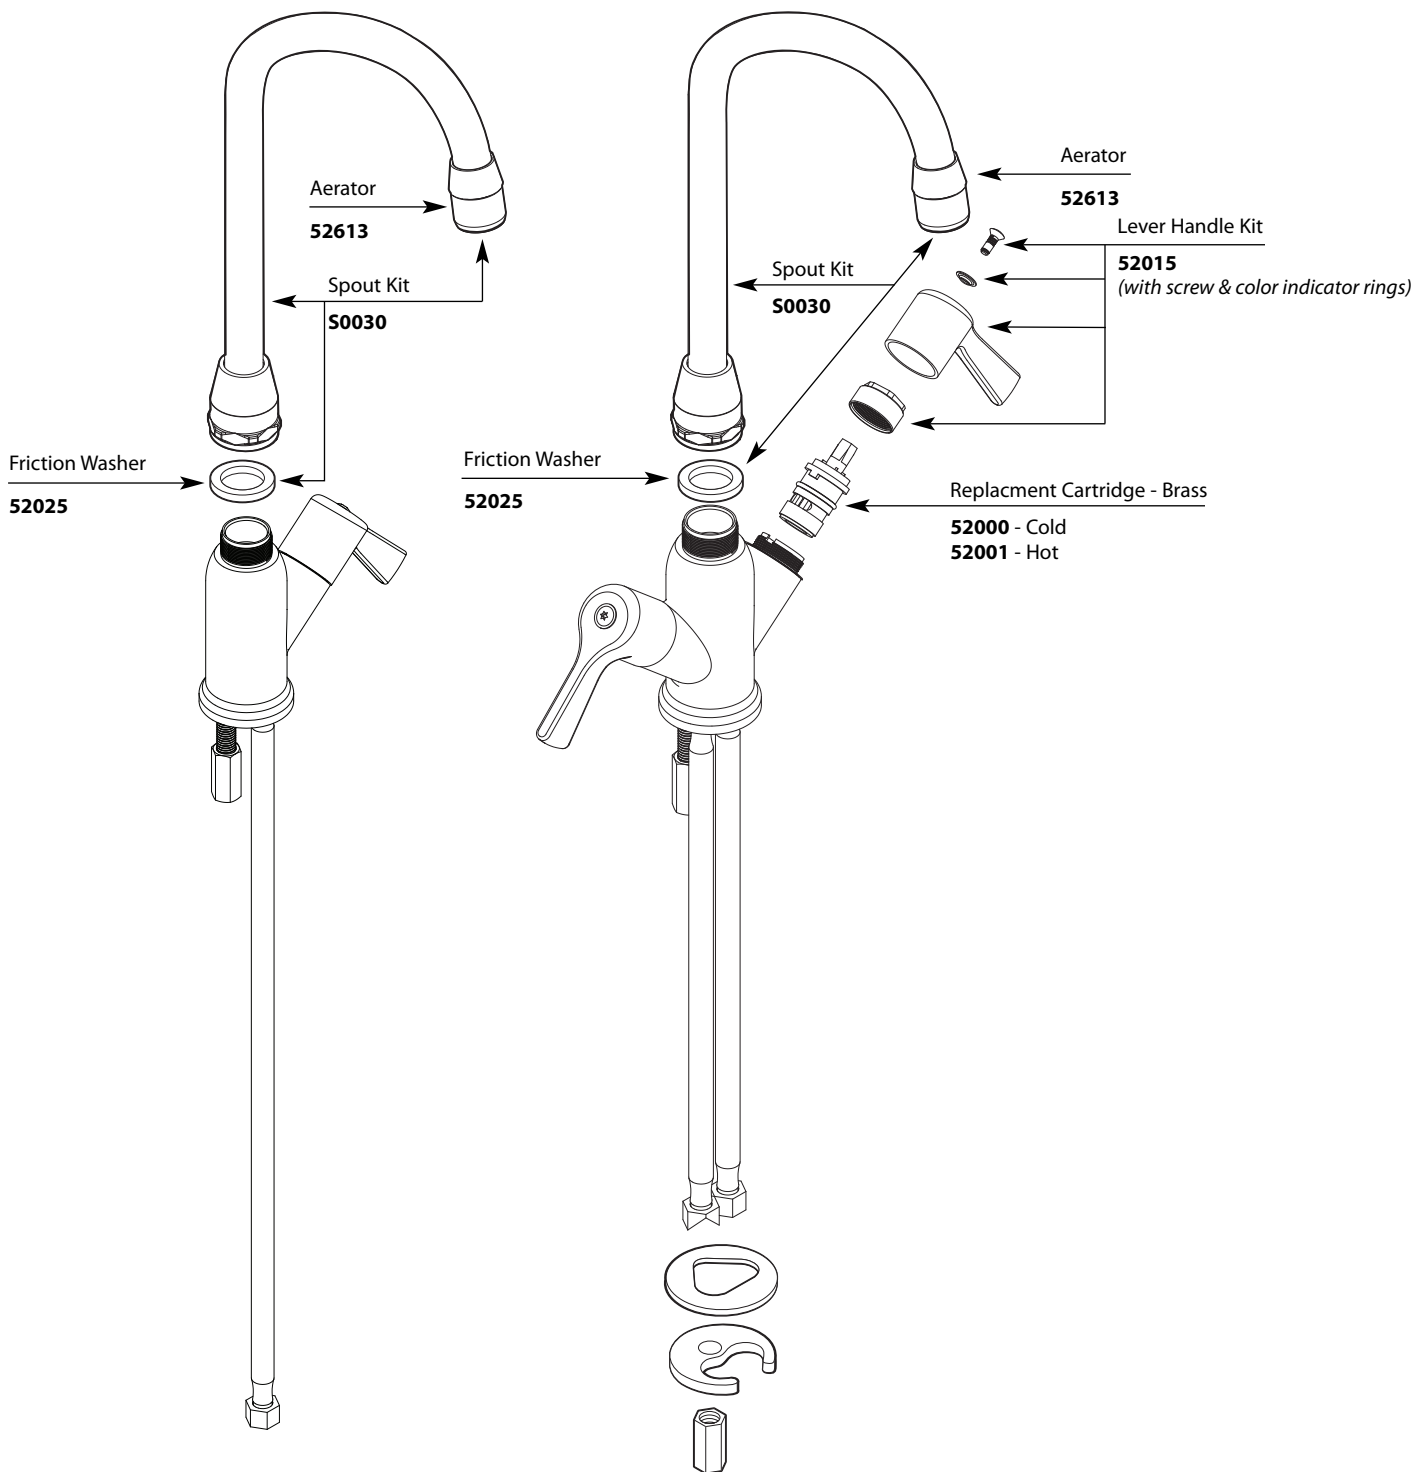

■ Order by Part Number

*There is more than 1 version of this model.
Page down to identify the version you have.*

Illustrated Parts

Single and Two-Handle Laboratory Faucet

MODEL	HANDLE TYPE	FINISH Spout
8103	Single Handle	Chrome with 9.75" Spout
8113	Two Handle	Chrome with 9.75" Spout

■ Order by Part Number

Illustrated Parts

Single and Two-Handle Laboratory Faucet

<u>MODEL</u>	<u>HANDLE TYPE</u>	<u>FINISH Spout</u>
8103	Single Handle	Chrome with 9.75" Spout
8113	Two Handle	Chrome with 9.75" Spout