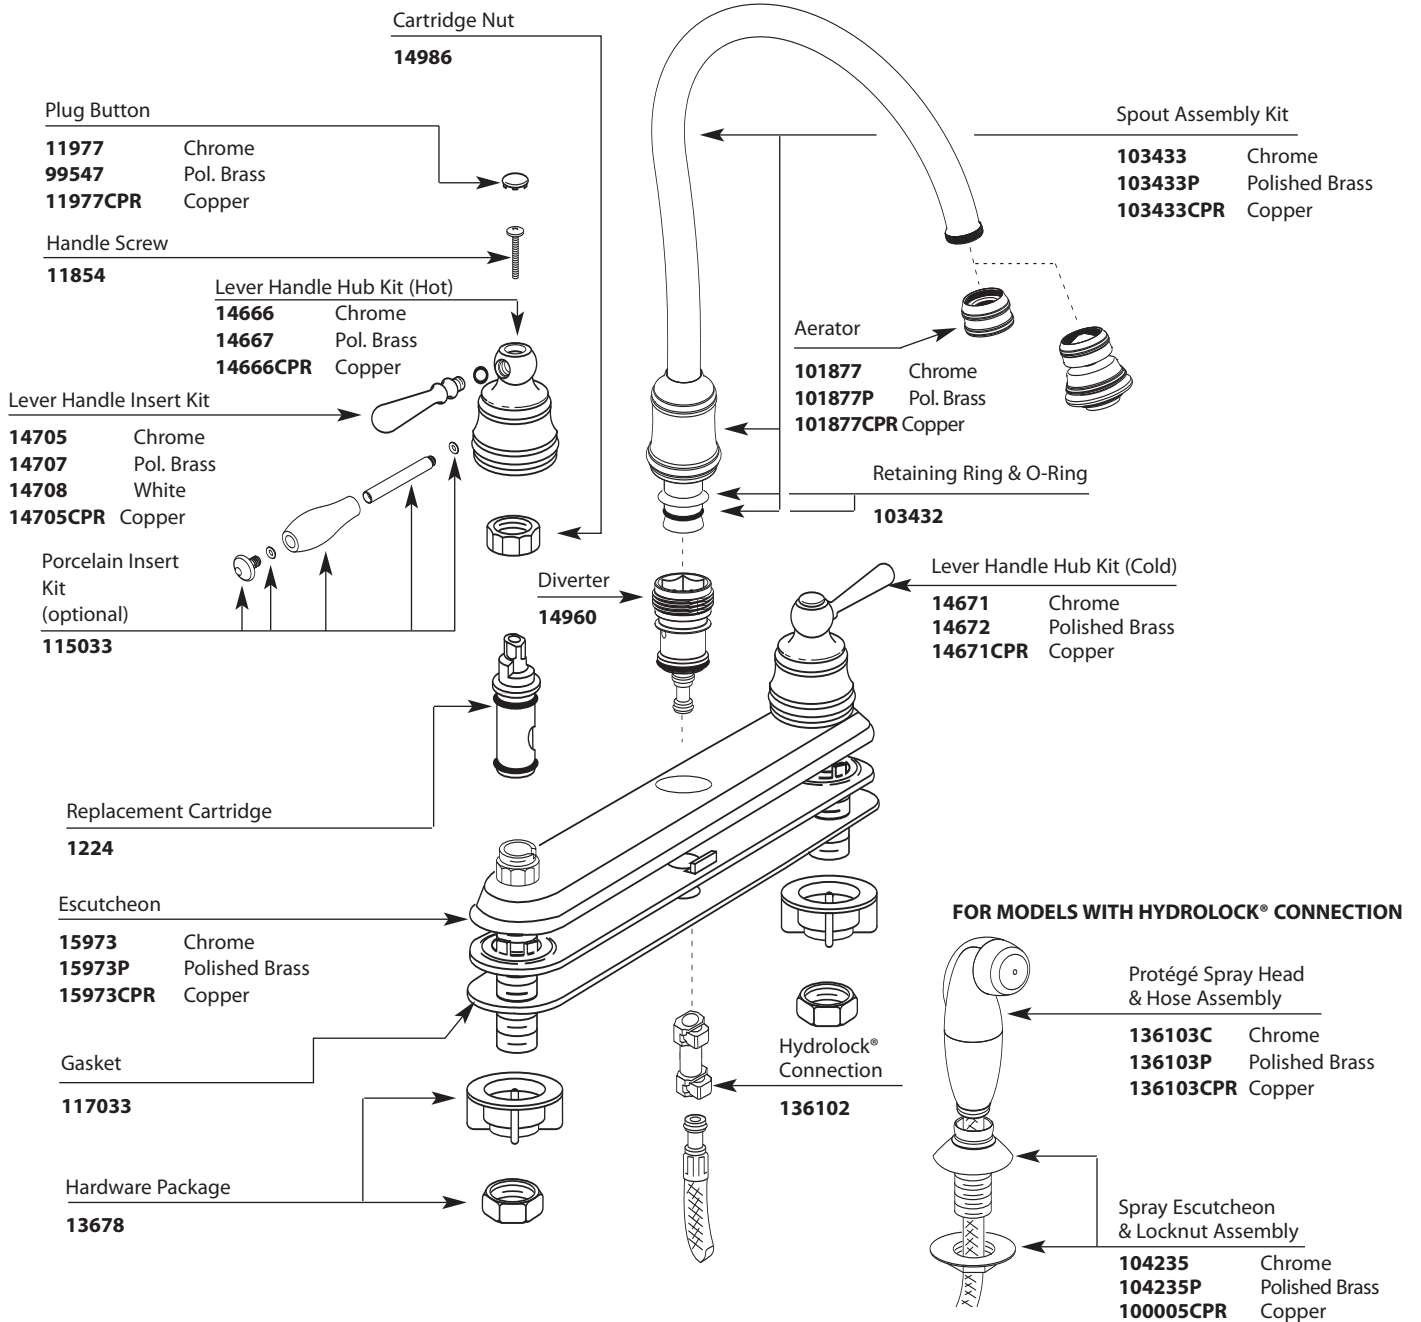

Illustrated Parts

TRADITIONAL® Two-Handle Lever Style Faucet		
MODEL	HANDLE	FINISH
87990	Lever	Chrome
DISCONTINUED		
7986	Lever	Chrome
7986P	Lever	Polished Brass
87986	Lever	Chrome
7986CPR	Lever	Copper
87986CPR	Lever	Copper

Buy it for looks. Buy it for life.®

■ Order by Part Number

This Page For Models **before** 6/07.

Illustrated Parts

TRADITIONAL® Two-Handle Lever Style Faucet		
MODEL	HANDLE	FINISH
87990	Lever	Chrome
DISCONTINUED		
7986	Lever	Chrome
7986P	Lever	Polished Brass
87986	Lever	Chrome
7986CPR	Lever	Copper
87986CPR	Lever	Copper