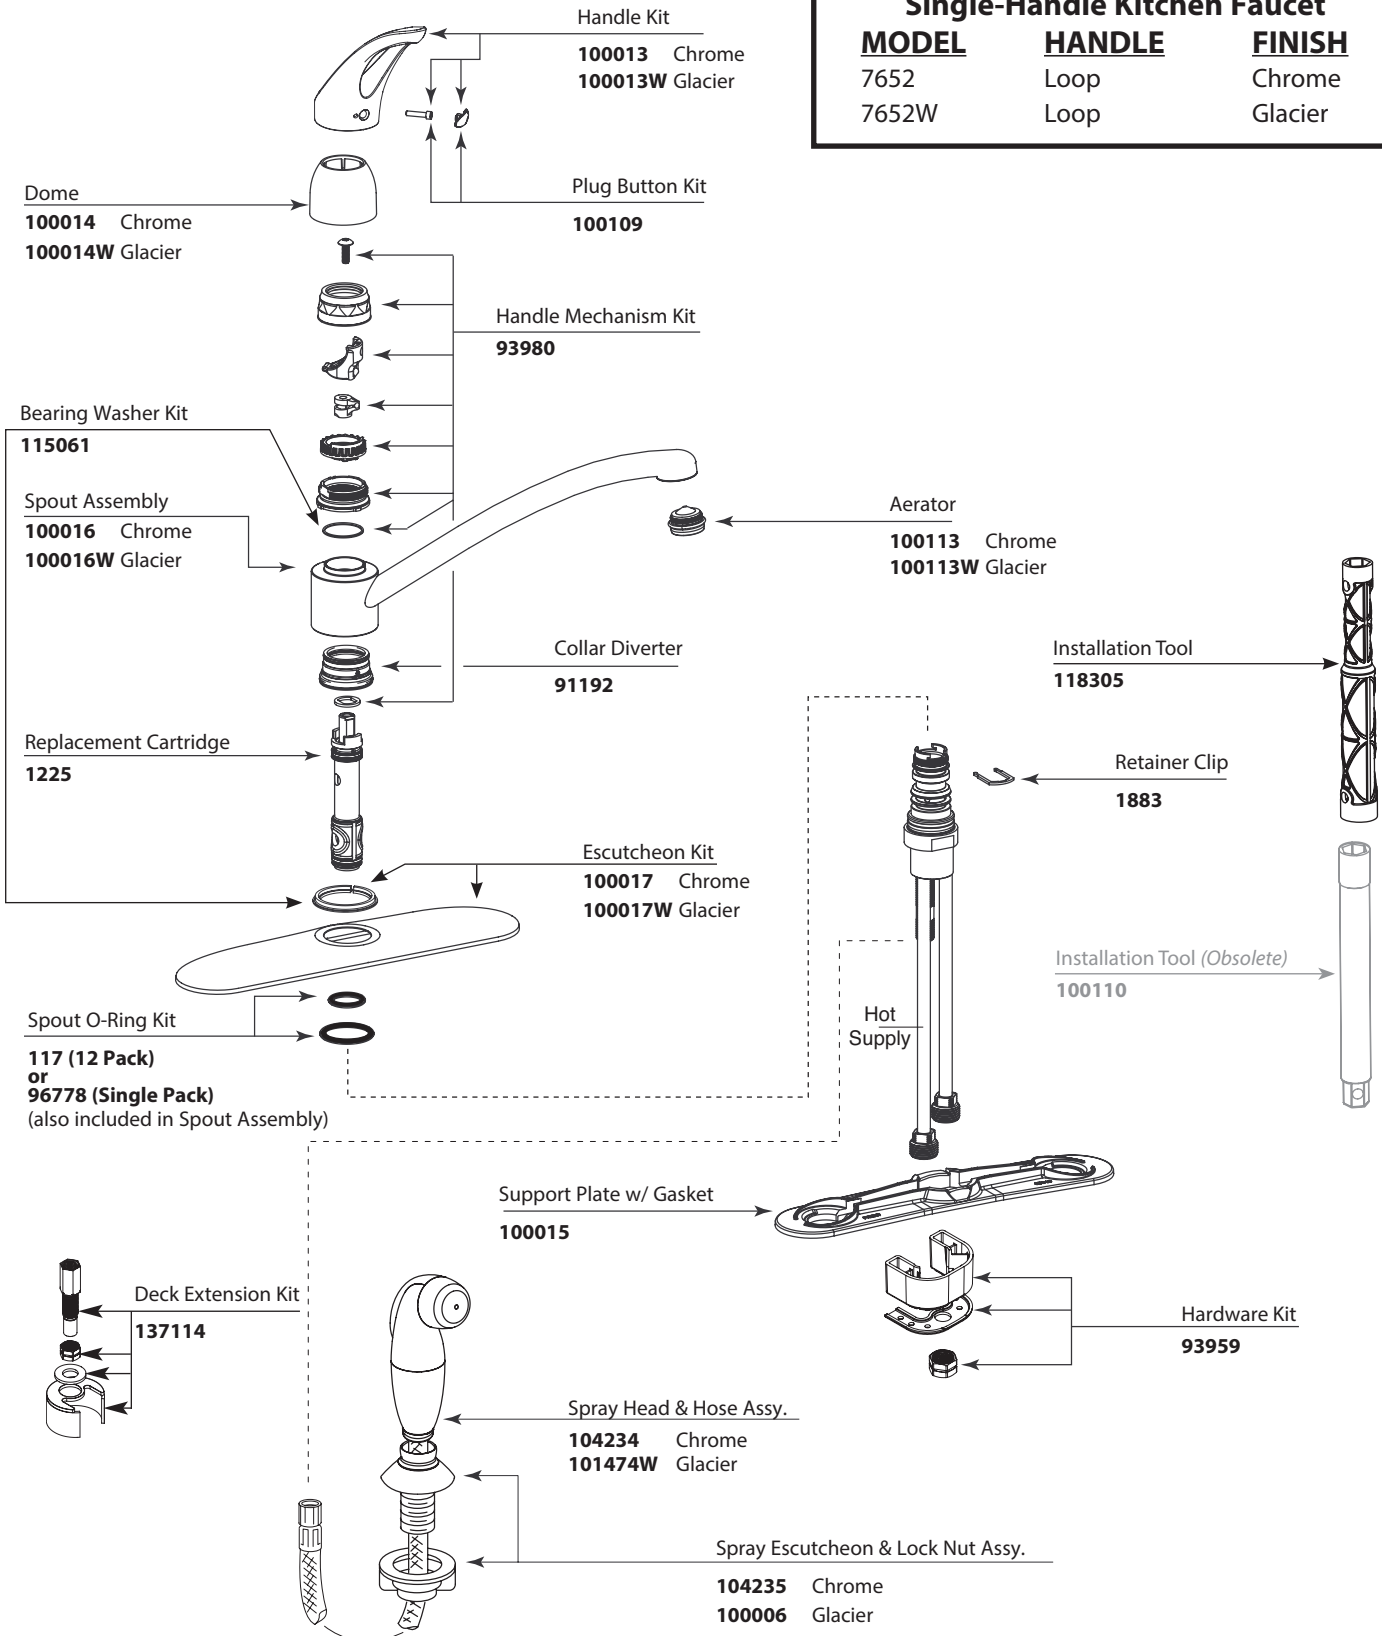

■ Order by Part Number

MONTICELLO® Single-Handle Kitchen Faucet		
MODEL	HANDLE	FINISH
7652	Loop	Chrome
7652W	Loop	Glacier

TO ORDER PARTS CALL: 1-800-BUY-MOEN

www.moen.com