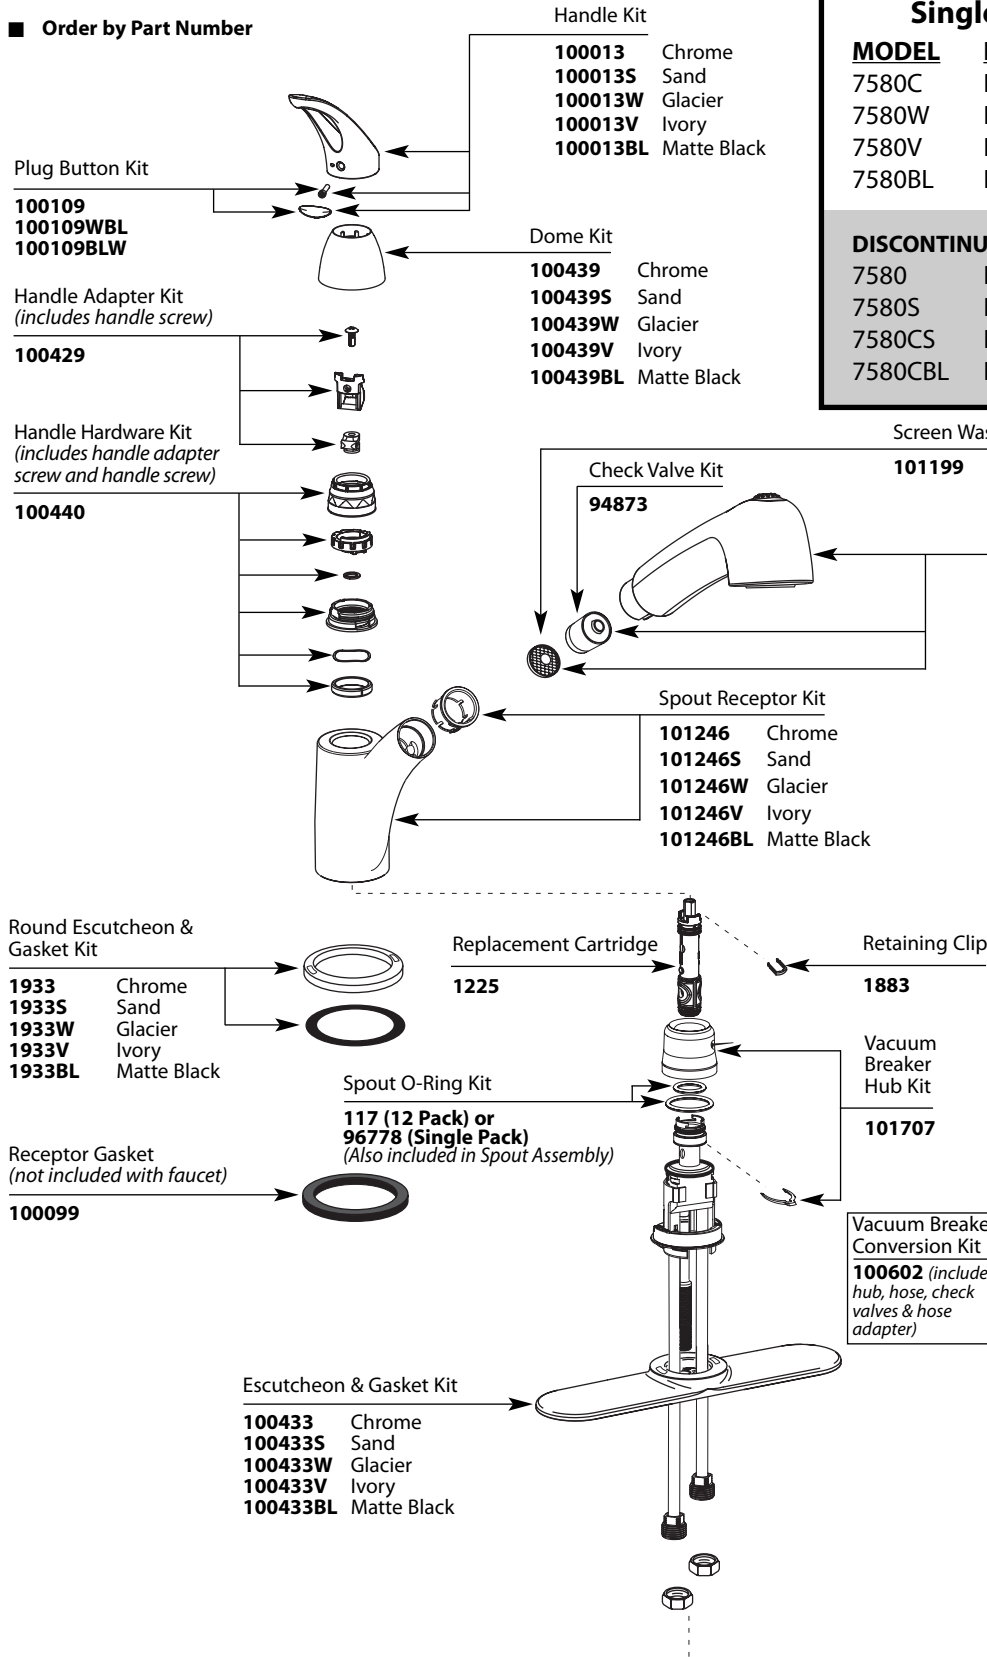

Buy it for looks. Buy it for life.®

Illustrated Parts

■ Order by Part Number

Extensa™ Single-Handle Kitchen Faucet		
MODEL	HANDLE	FINISH
7580C	Loop	Chrome
7580W	Loop	Glacier
7580V	Loop	Ivory
7580BL	Loop	Matte Black
DISCONTINUED SKUS		
7580	Loop	Chrome/Glacier
7580S	Loop	Sand
7580CS	Loop	Chrome/Sand
7580CBL	Loop	Chrome/Matte Black