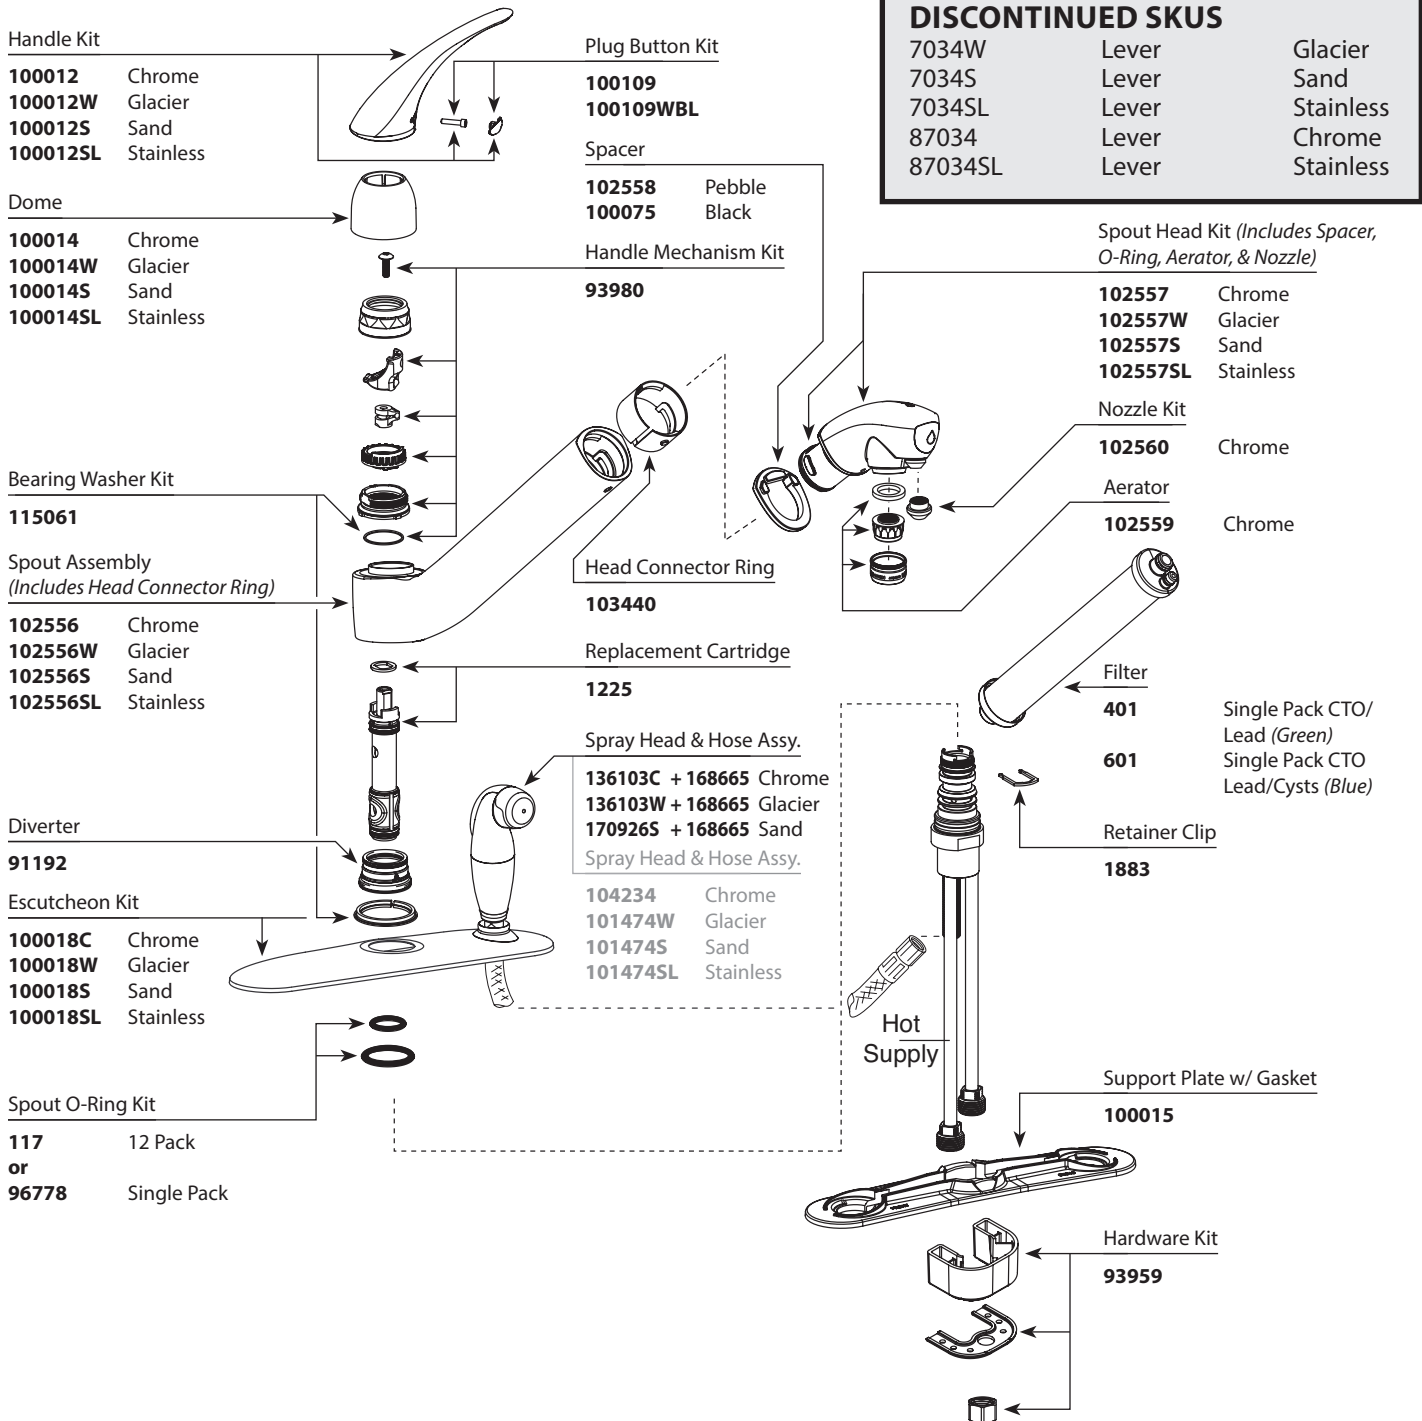

Buy it for looks. Buy it for life.®

Illustrated Parts

■ Order by Part Number

PURETOUCH® CLASSIC™ Single-Handle Kitchen Filtering Faucet with Protégé Side Spray		
MODEL	HANDLE	FINISH
7034	Lever	Chrome
87034W	Lever	Glacier
DISCONTINUED SKUS		
7034W	Lever	Glacier
7034S	Lever	Sand
7034SL	Lever	Stainless
87034	Lever	Chrome
87034SL	Lever	Stainless