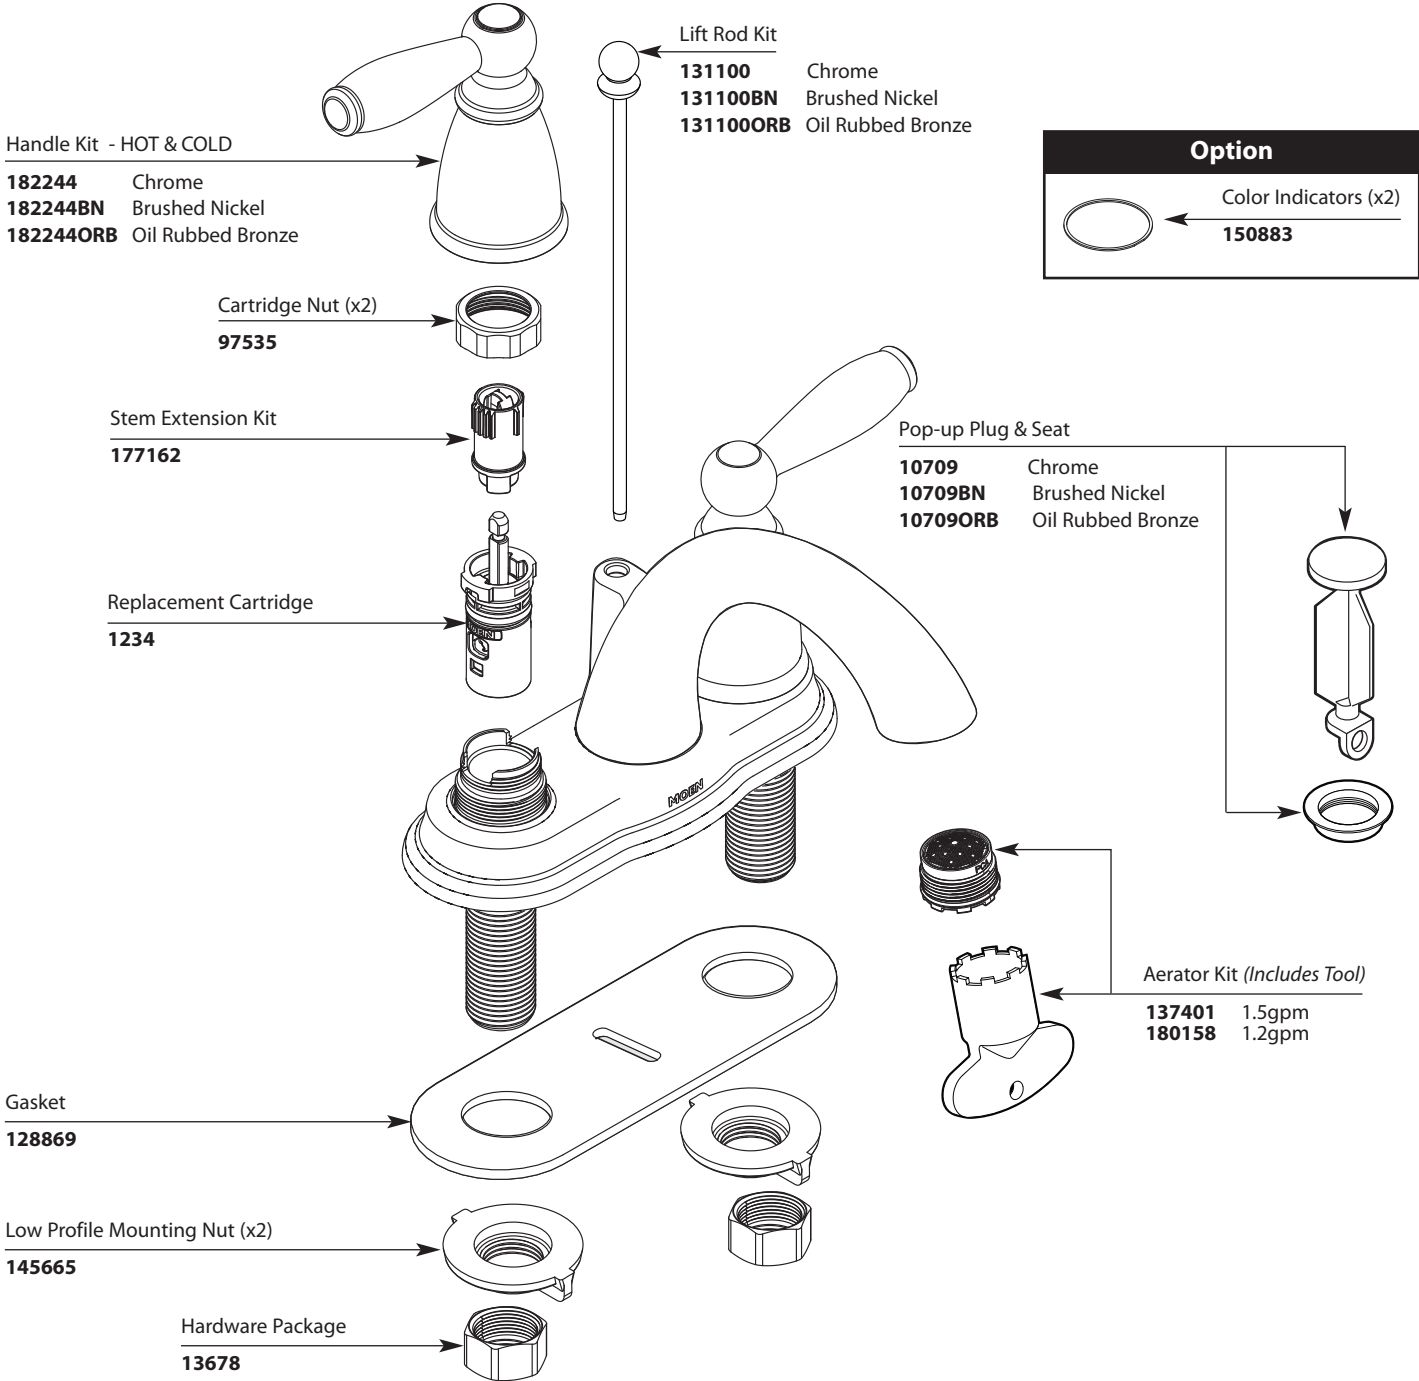

Buy it for looks. Buy it for life.®

Illustrated Parts

■ Order by Part Number

There is more than 1 version of this model
Page down to identify the version you have

BRANTFORD™	
4" Lavatory Faucet	
with Metal Waste Assembly	
MODEL	FINISH
6610	Chrome (Feb. 2015)
6610BN	Brushed Nickel (Dec. 2014)
6610ORB	Oil Rubbed Bronze (Oct. 2014)
66610	Chrome (Bulk) (Feb. 2015)

Buy it for looks. Buy it for life.®

Illustrated Parts

■ Order by Part Number

Models Prior to 9/09

Handle Cap
131099 Chrome
131099BN Brushed Nickel
131099ORB Oil Rubbed Bronze

Handle Screw Kit (2)
11854

BRANTFORD™ 4" Lavatory Faucet with Metal Waste Assembly	
MODEL	FINISH
6610	Chrome
6610BN	Brushed Nickel
6610ORB	Oil Rubbed Bronze
66610	Chrome (Bulk)

Option

Color Indicators (x2)
150883

Handle Kit - HOT

- 131097** Chrome
- 131097BN** Brushed Nickel
- 131097ORB** Oil Rubbed Bronze

Handle Kit - COLD

- 131098** Chrome
- 131098BN** Brushed Nickel
- 131098ORB** Oil Rubbed Bronze

Lift Rod Kit

- 131100** Chrome
- 131100BN** Brushed Nickel
- 131100ORB** Oil Rubbed Bronze

Cartridge Nut (x2)
97535

Replacement Cartridge
1224

Pop-up Plug & Seat

- 10709** Chrome
- 10709BN** Brushed Nickel
- 10709ORB** Oil Rubbed Bronze