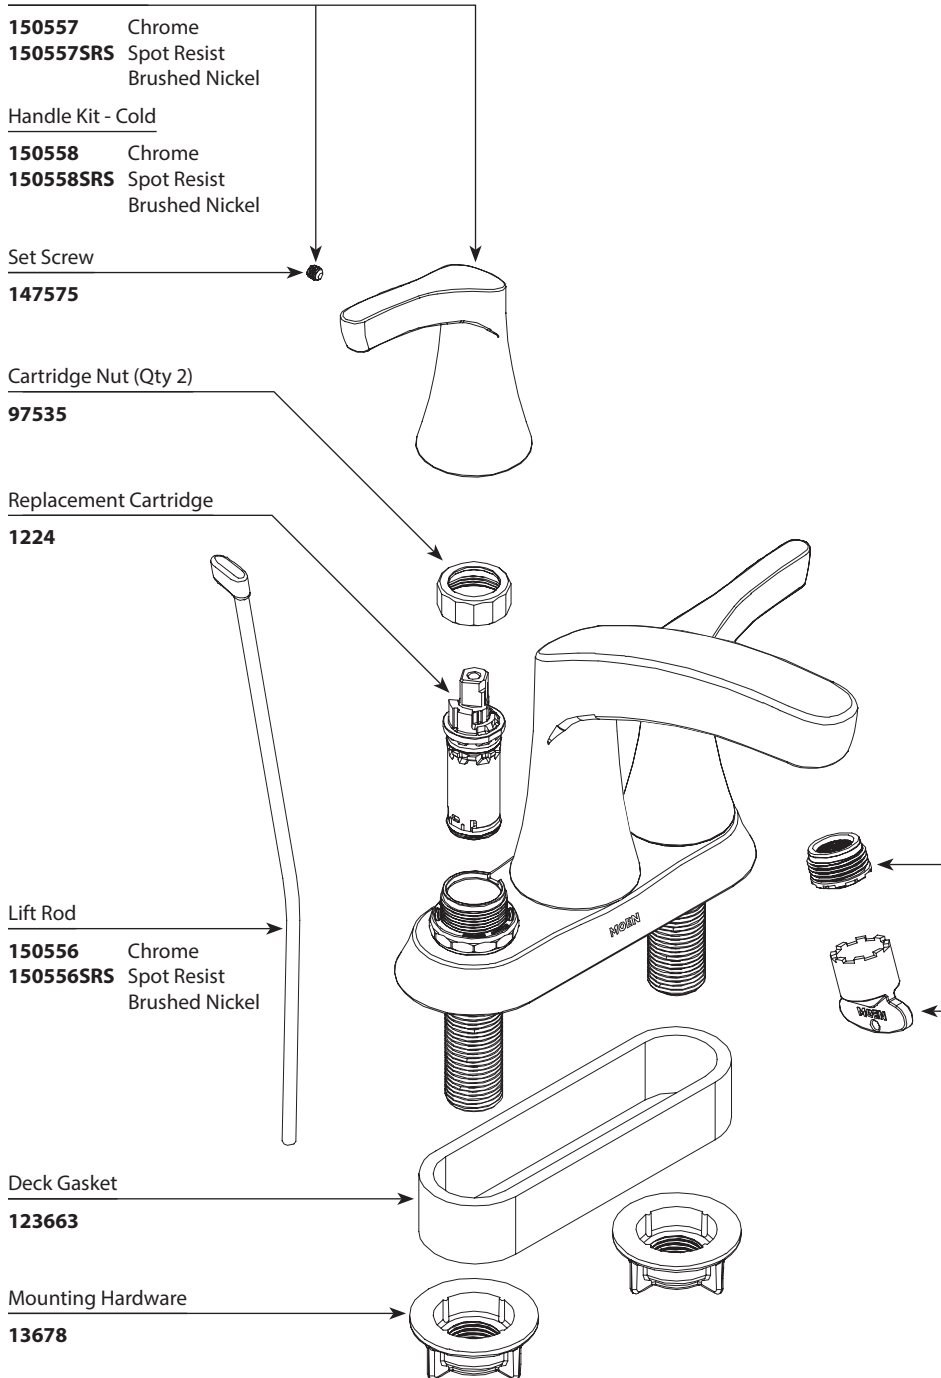

Handle Kit - Cold

- 150558** Chrome
- 150558SRS** Spot Resist
Brushed Nickel

Set Screw

147575

Cartridge Nut (Qty 2)

97535

Replacement Cartridge

1224

Lift Rod

- 150556** Chrome
- 150556SRS** Spot Resist
Brushed Nickel

Deck Gasket

123663

Mounting Hardware

13678

DANIKA™
Two-Handle Lavatory Faucet

MODEL	FINISH	NOTES
64633	Chrome	Non-Metallic Waste
84633	Chrome	Non-Metallic Waste
84633SRN	Spot Resist Brushed Nickel	Non-Metallic Waste

Aerator Kit

143326

WASTE ASSEMBLIES

For Waste Service Order Full Assembly

Non-Metallic Waste Assembly

- 151018** Chrome
- 151018CSL** Classic Stainless
(Use for Spot Resist
Brushed Nickel)

USE ON DECKS
< 1/4" (6mm)

Handle Kit - Hot

- 150557** Chrome
- 150557SRS** Spot Resist Brushed Nickel

Handle Kit - Cold

- 150558** Chrome
- 150558SRS** Spot Resist Brushed Nickel

Set Screw

147575

Cartridge Nut (Qty 2)

97535