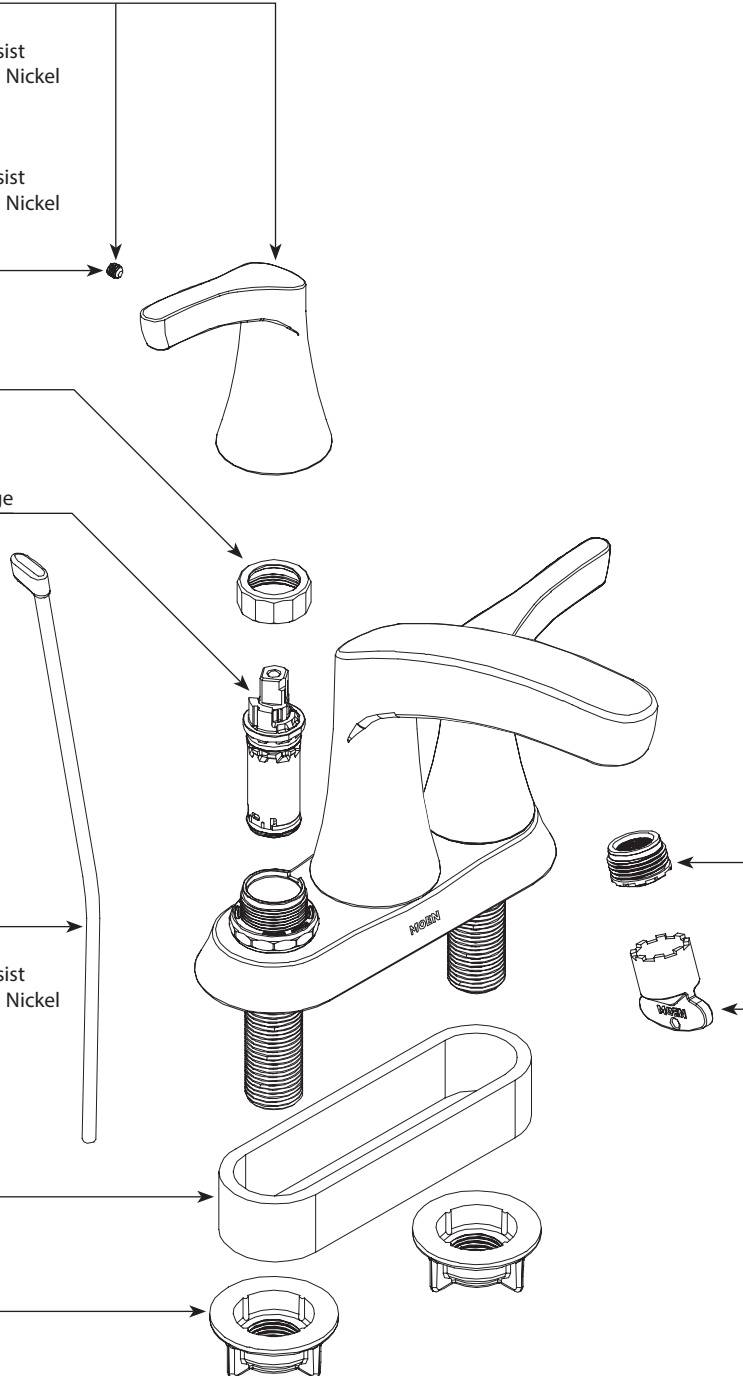

Handle Kit - Hot

- 150557** Chrome
- 150557SRS** Spot Resist Brushed Nickel

Handle Kit - Cold

- 150558** Chrome
- 150558SRS** Spot Resist Brushed Nickel

Set Screw

147575

Cartridge Nut (Qty 2)

97535

Replacement Cartridge

1224

Lift Rod

- 150556** Chrome
- 150556SRS** Spot Resist Brushed Nickel

Deck Gasket

123663

Mounting Hardware

13678

DANIKA™

Two-Handle Lavatory Faucet

MODEL

- 64633
- 84633
- 84633SRN

FINISH

- Chrome
- Chrome
- Spot Resist Brushed Nickel

NOTES

- Non-Metallic Waste
- Non-Metallic Waste
- Non-Metallic Waste

Aerator Kit

143326

WASTE ASSEMBLIES

Waste Plug

12314 Chrome

Waste Assembly (Obsolete)

139246 Chrome
139246CSL Classic Stainless
(Use for Spot Resist Brushed Nickel)

USE ON DECKS < 1/4" (6mm)