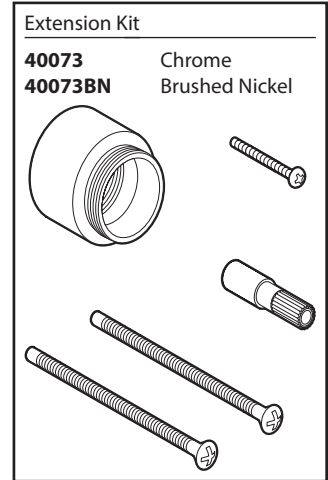

A Moen Incorporated Brand

■ Order by Part Number

*There is more than one version of this model.
Page down to identify the version you have.*

EDGESTONE®			
Single-Handle Tub/Shower Cycling Trim			
SHOWER TRIM ONLY		TUB/SHOWER TRIM	
MODEL	FINISH	MODEL	FINISH
46302CGR	Chrome	46301CGR	Chrome
46302CBNGR	Brushed Nickel	46301CBNGR	Brushed Nickel

Shower Arm

- 178071** Chrome
- 178071BN** Brushed Nickel

Shower Head

- 46401GR** Chrome
- 46401BNGR** Brushed Nickel

Extension Kit

- 40073** Chrome
- 40073BN** Brushed Nickel

Escutcheon

- 168147** Chrome
- 168147BN** Brushed Nickel

Escutcheon Screws

- 41002** Chrome
- 41002BN** Brushed Nickel

Sleeve

- 162204** Chrome
- 162204BN** Brushed Nickel

Tub Spout (Slip Fit)

- 175389** Chrome
- 175389BN** Brushed Nickel

Handle Adapter with Handle Screw

40079

Handle Only

- 175388** Chrome
- 175388BN** Brushed Nickel

Set Screw (Requires 3/32" hex key)

40057