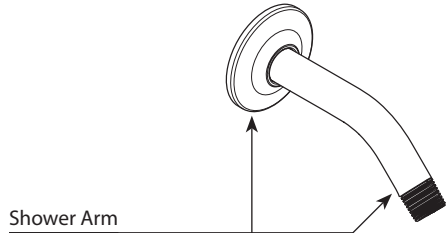

A Moen Incorporated Brand

■ Order by Part Number

*There is more than one version of this model.
Page down to identify the version you have.*

EDGESTONE®			
Single-Handle Tub/Shower Cycling Trim			
SHOWER TRIM ONLY		TUB/SHOWER TRIM	
MODEL	FINISH	MODEL	FINISH
46302CGR	Chrome	46301CGR	Chrome
46302CBNGR	Brushed Nickel	46301CBNGR	Brushed Nickel

Escutcheon Screws

- 41002** Chrome
- 41002BN** Brushed Nickel

Sleeve

- 162204** Chrome
- 162204BN** Brushed Nickel

Tub Spout (Slip Fit)

- 175389** Chrome
- 175389BN** Brushed Nickel

Handle Adapter with Handle Screw