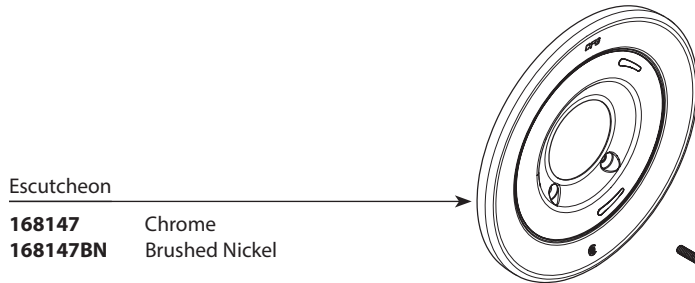

A Moen Incorporated Brand

■ Order by Part Number

*There is more than one version of this model.
Page down to identify the version you have.*

EDGESTONE®			
Single-Handle Tub/Shower Cycling Trim			
SHOWER TRIM ONLY		TUB/SHOWER TRIM	
MODEL	FINISH	MODEL	FINISH
46302CGR	Chrome	46301CGR	Chrome
46302CBNGR	Brushed Nickel	46301CBNGR	Brushed Nickel

Shower Arm

- 178071** Chrome
- 178071BN** Brushed Nickel

Shower Head

- 46401GR** Chrome
- 46401BNGR** Brushed Nickel

Extension Kit

- 40073** Chrome
- 40073BN** Brushed Nickel

Escutcheon

- 168147** Chrome
- 168147BN** Brushed Nickel

Escutcheon Screws

- 41002** Chrome
- 41002BN** Brushed Nickel

Sleeve

- 162204** Chrome
- 162204BN** Brushed Nickel

Tub Spout (Slip Fit)

- 175389** Chrome
- 175389BN** Brushed Nickel

Handle Adapter with Handle Screw

40079

Handle Only

- 175388** Chrome
- 175388BN** Brushed Nickel

Set Screw (Requires 3/32" hex key)

40057