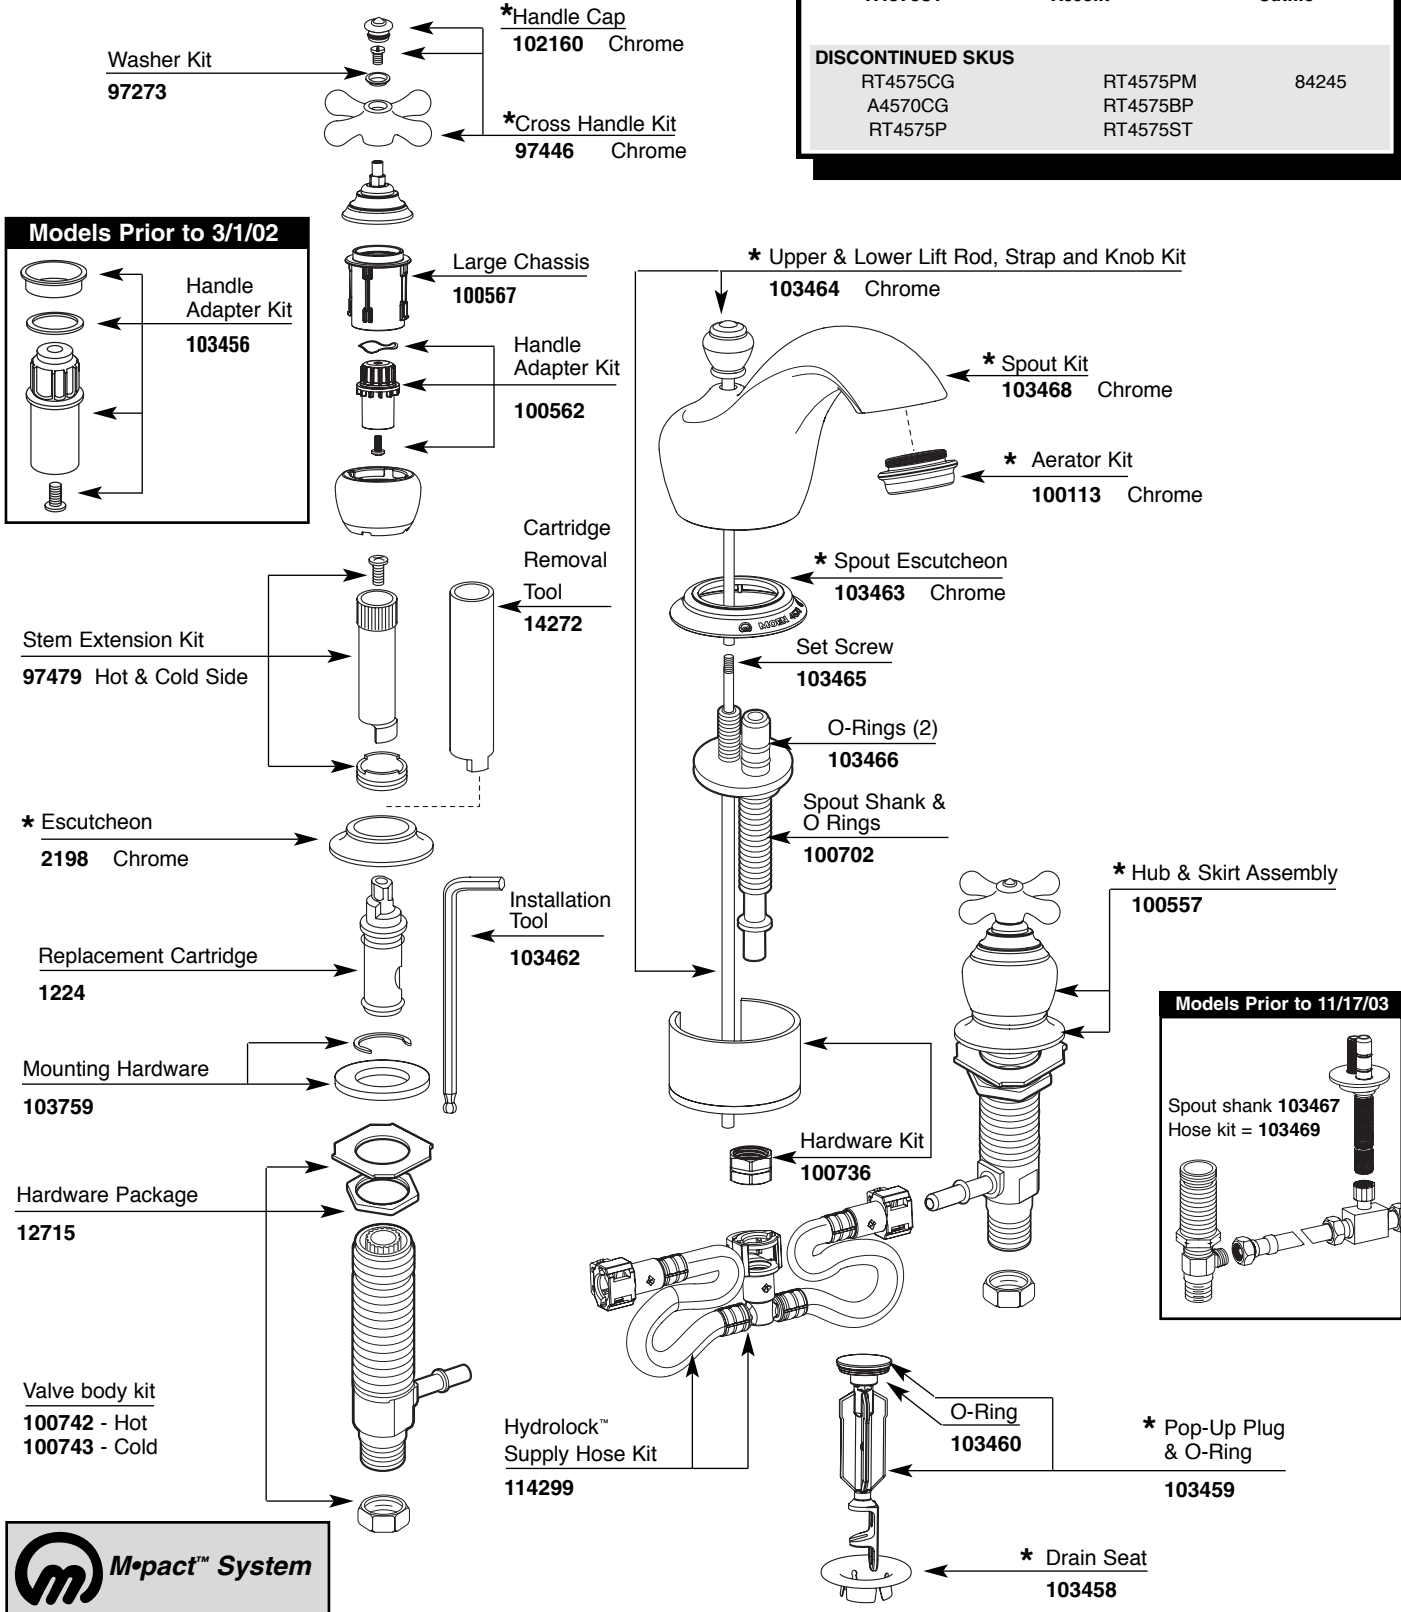

■ Order by Part Name and Part Number (Bold Face Type)

\* See Chart on Next Page for Other Available Finishes

MONTICELLO® Two-Handle Widespread Lavatory Faucet		
MODEL	HANDLE TYPE	FINISH
RT4575/A4570	Cross	Chrome
A4570P	Accent	Polished Brass
A4570PM	Accent	Platinum
A4570BP	Accent	Black Opal™
A4570ST	Accent	Satine™
<b>DISCONTINUED SKUS</b>		
RT4575CG	RT4575PM	84245
A4570CG	RT4575BP	
RT4575P	RT4575ST	