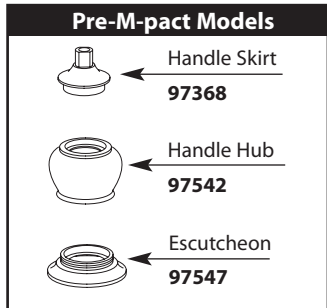

Handle Adapter Kit

100561 Hot & Cold

Cartridge Nut Kit

97535

Replacement Cartridge

1224

*Escutcheon

103745 Chrome

Escutcheon Clip & Washer

103744

Mounting Hardware

16331