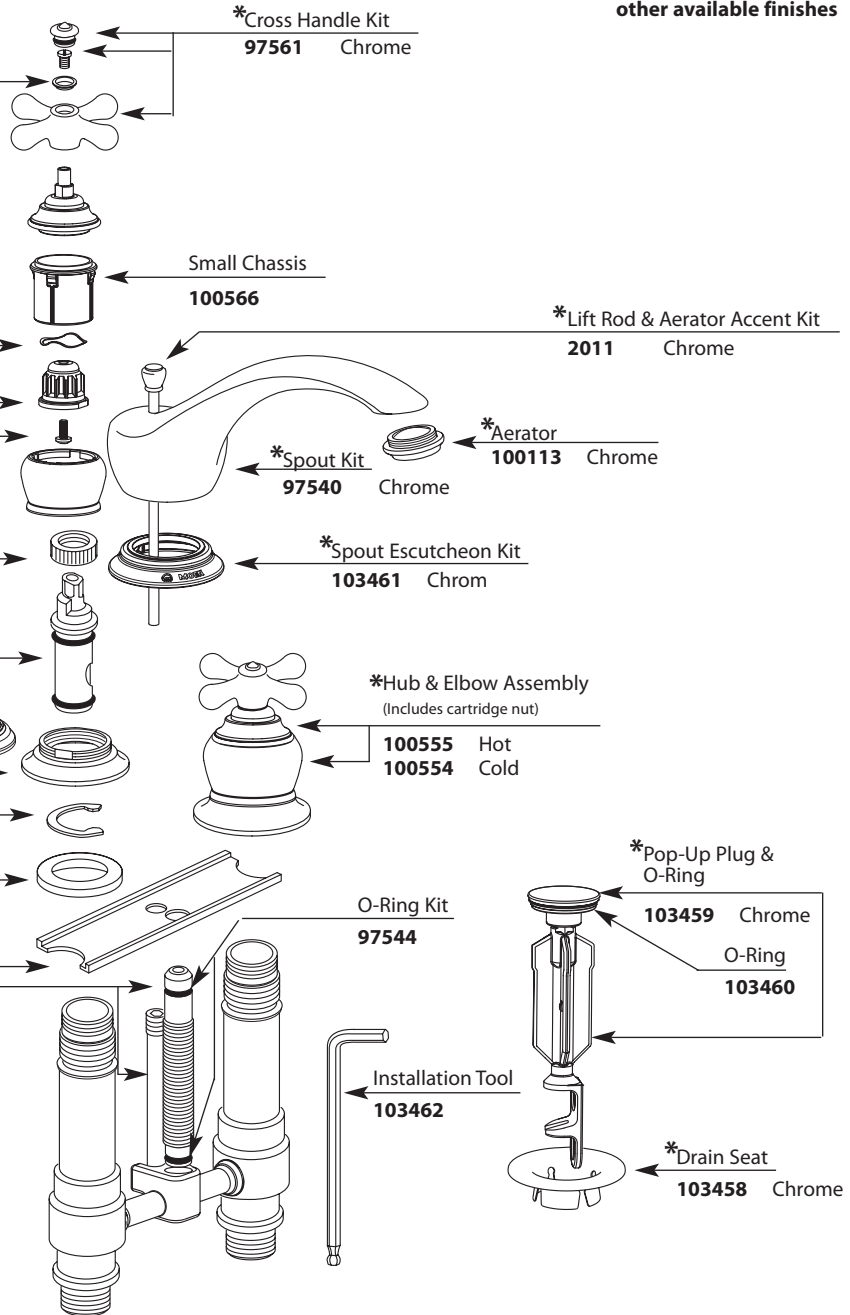

Handle Adapter Kit

100561 Hot & Cold

Cartridge Nut Kit

97535

Replacement Cartridge

1224

*Escutcheon

103745 Chrome

Escutcheon Clip & Washer

103744

Mounting Hardware

16331