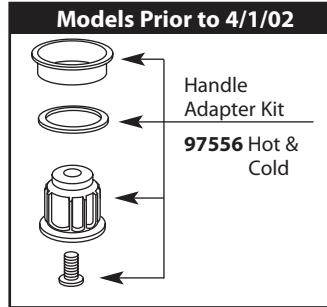

■ Order by Part Name and

**Part Number (Bold Face Type)**

\* See chart on next page for other available finishes

Washer Kit

**97273**

Handle Adapter Kit

**100561** Hot & Cold

Cartridge Nut Kit