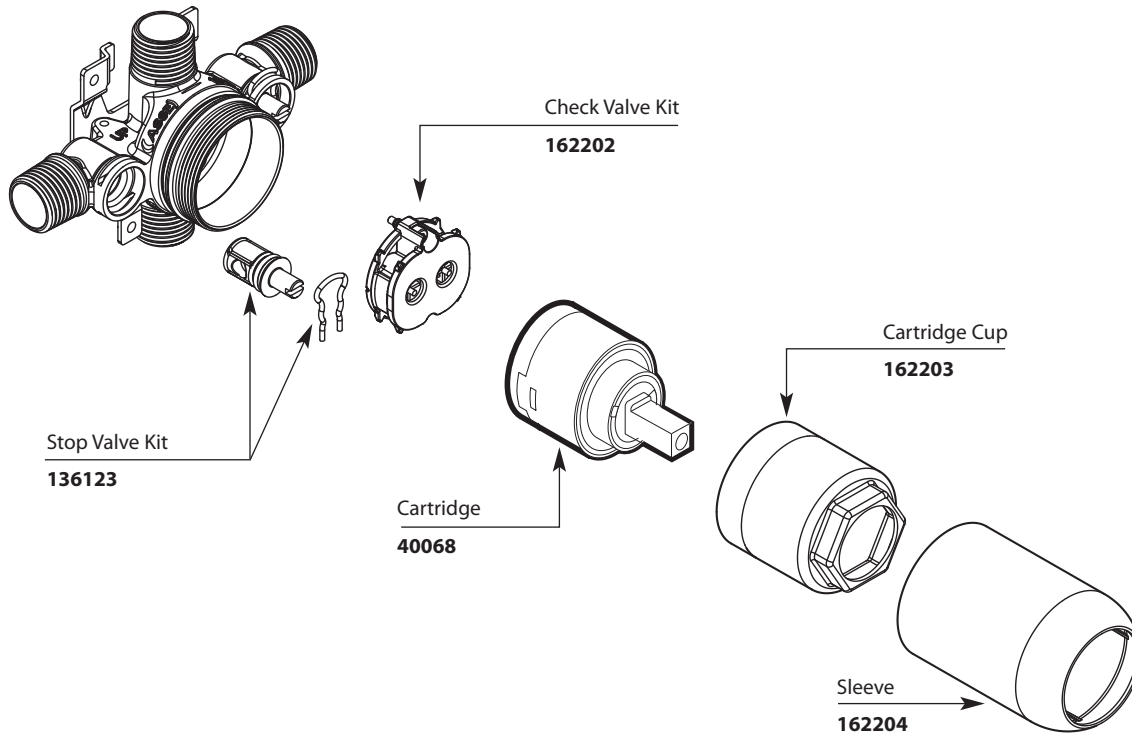

A Moen Incorporated Brand

PARTS SHEET

Pressure Balancing Tub/Shower Volume Control Valve, 4 Port

<u>MODEL</u>	<u>CONNECTION</u>	<u>STOPS</u>
45511	IPS-exterior CC-interior	yes yes
45512	IPS-exterior CC-interior	no no
45513	PEX-inlets & shower outlet tub outlet-8" x 7" copper tube	no
45514	PEX-inlets & shower outlet tub outlet-brass plug	no
45515	PEX-inlets & shower outlet tub outlet-5" x 7" copper tube	no

Order by Part Number

*There is more than 1 version of this model.
Page down to identify the version you have.*

After 1/2012

A Moen Incorporated Brand

PARTS SHEET

**Pressure Balancing Tub/Shower
Volume Control Valve, 4 Port**

■ Order by Part Number

<u>MODEL</u>	<u>CONNECTION</u>	<u>STOPS</u>
45511	IPS-exterior CC-interior	yes yes
45512	IPS-exterior CC-interior	no no
45513	PEX-inlets & shower outlet tub outlet-8" x 7" copper tube	no
45514	PEX-inlets & shower outlet tub outlet-brass plug	no
45515	PEX-inlets & shower outlet tub outlet-5" x 7" copper tube	no