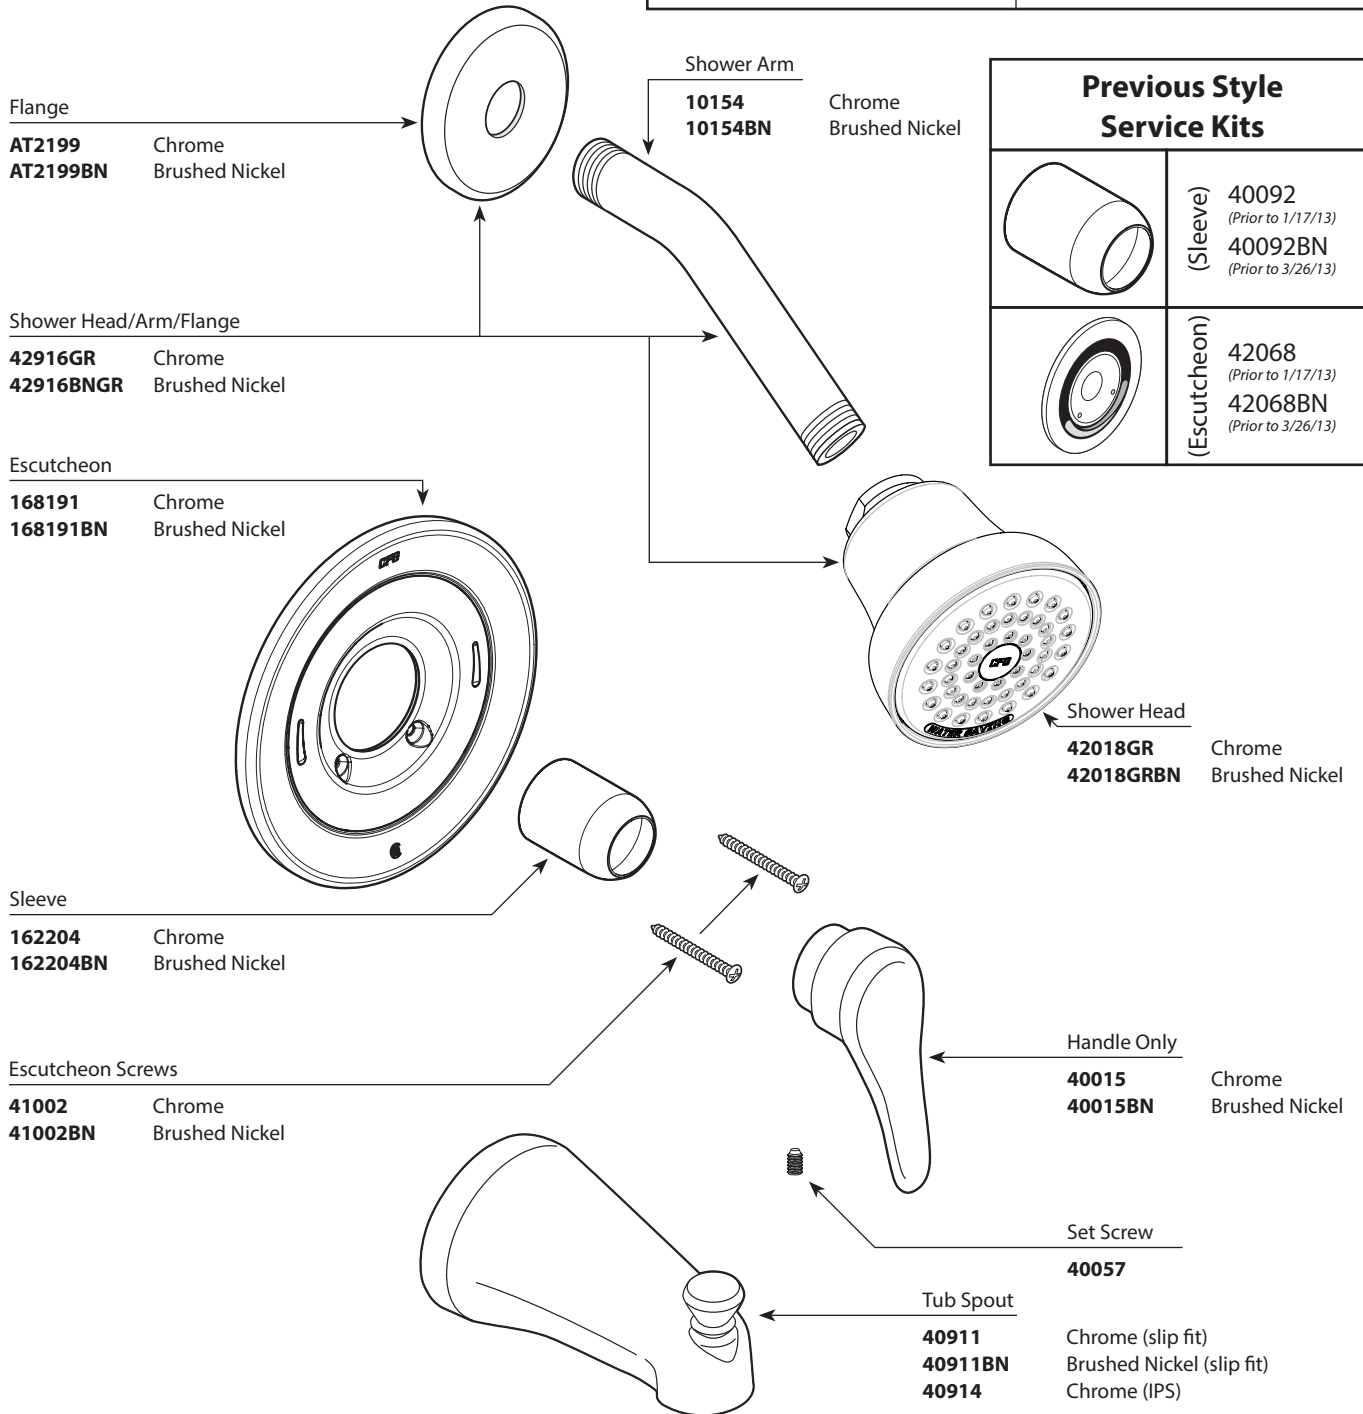

A Moen Incorporated Brand

CORNERSTONE®
Single-Handle Tub/Shower Volume Control Trim
w/Water Saving Showerhead

Shower Trim Only

Model	Finish
40315VGR	Chrome
40315VBNGR	Brushed Nickel

Tub/Shower Trim

Model	Finish
40311VGR	Chrome
40311VBNGR	Brushed Nickel

Previous Style
Service Kits

	(Sleeve)	40092 <i>(Prior to 1/17/13)</i> 40092BN <i>(Prior to 3/26/13)</i>
	(Escutcheon)	42068 <i>(Prior to 1/17/13)</i> 42068BN <i>(Prior to 3/26/13)</i>

10/2012 © CLEVELAND FAUCET GROUP
 11/2013