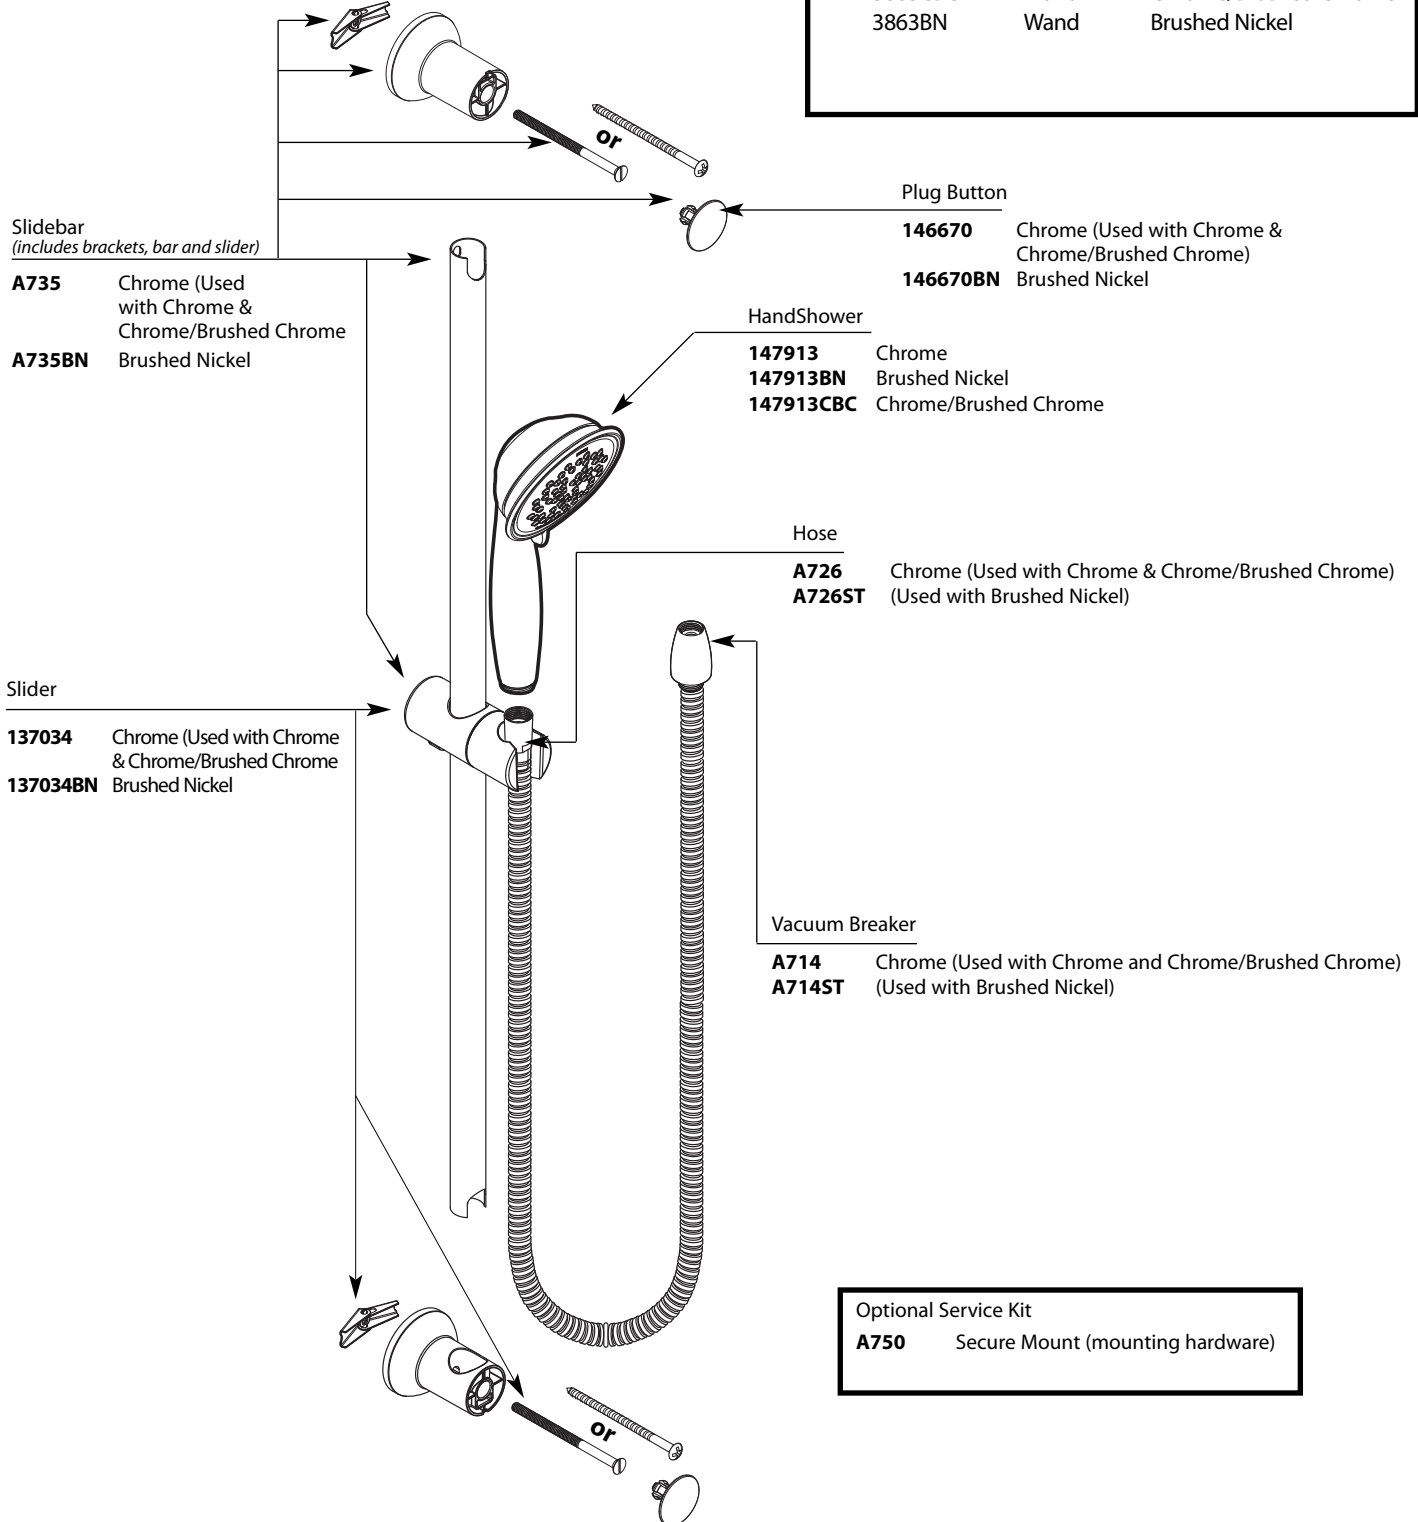

# Illustrated Parts

## Eco-Performance Envi™ 3-Function Massaging Handshower w/Slide Bar & Bracket

MODEL	TYPE	FINISH
3863	Wand	Chrome
3863CBC	Wand	Chrome/Brushed Chrome
3863BN	Wand	Brushed Nickel

Slidebar  
(includes brackets, bar and slider)

- A735** Chrome (Used with Chrome & Chrome/Brushed Chrome)
- A735BN** Brushed Nickel

Slider

- 137034** Chrome (Used with Chrome & Chrome/Brushed Chrome)
- 137034BN** Brushed Nickel

Plug Button

- 146670** Chrome (Used with Chrome & Chrome/Brushed Chrome)
- 146670BN** Brushed Nickel

HandShower

- 147913** Chrome
- 147913BN** Brushed Nickel
- 147913CBC** Chrome/Brushed Chrome

Hose

- A726** Chrome (Used with Chrome & Chrome/Brushed Chrome)
- A726ST** (Used with Brushed Nickel)

Vacuum Breaker