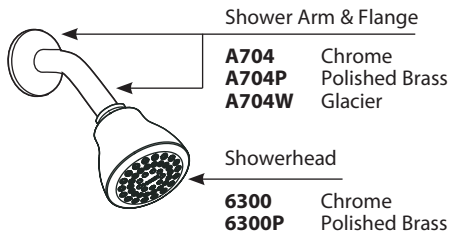

Buy it for looks. Buy it for life.®

Illustrated Parts

■ Order by Part Number

| MOENTROL® Single-Handle Tub/Shower Valve Only | | | | | |
|--|----------------|--------------------|----------------|-------------------------|----------------|
| <u>Valve Trim</u> | | <u>Shower Only</u> | | <u>Tub & Shower</u> | |
| <u>MODEL</u> | <u>FINISH</u> | <u>MODEL</u> | <u>FINISH</u> | <u>MODEL</u> | <u>FINISH</u> |
| 3170 | Chrome | 3175 | Chrome | 3189 | Chrome |
| 3150 | Chrome | | | | |
| DISCONTINUED SKUS | | | | | |
| 3170A | Antique Brass | 3175P | Polished Brass | 3189P | Polished Brass |
| 3170P | Polished Brass | 3175S | Sand | 3189W | Glacier |
| 3150P | Polished Brass | 3175W | Glacier | 3189S | Sand |
| 3142 | Chrome | 3155P | Polished Brass | 3169P | Polished Brass |
| 8350 | Chrome | | | 3143 | Chrome |
| 8351 | Chrome | | | 3144 | Chrome |
| | | | | 3147 | Chrome |