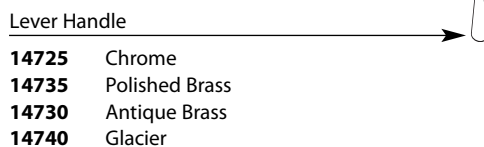

# Illustrated Parts

■ Order by Part Number

TRADITIONAL® POSI-TEMP® Single-Handle Tub/Shower Valve Only								
Valve Trim			Shower Only			Tub & Shower		
MODEL	STOPS	FINISH	MODEL	STOPS	FINISH	MODEL	STOPS	FINISH
2350	no	Chrome				2369	yes	Chrome
						2359	no	Chrome
						2359A	no	Ant. Brass
						2359P	no	Pol. Brass
						2359W	no	Glacier
DISCONTINUED SKUS								
2371	yes	Chrome	2365	yes	Chrome	82359	no	Chrome
2371P	yes	Pol. Brass	2365P	yes	Pol. Brass	2369A	yes	Ant. Brass
2350P	no	Pol. Brass	2365W	yes	Glacier	2369P	yes	Pol. Brass
2330	no	Chrome	2355	no	Chrome	2369W	yes	Glacier
2330P	no	Pol. Brass	2355A	yes	Ant. Brass			
2360	yes	Chrome	2355P	yes	Pol. Brass			
2360P	yes	Pol. Brass	2355W	no	Glacier			