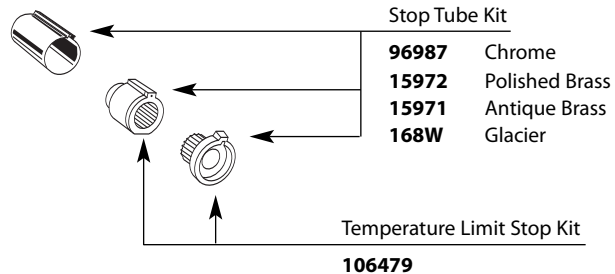

# Illustrated Parts

■ Order by Part Number

TRADITIONAL® POSI-TEMP® Single-Handle Tub/Shower Valve Only								
Valve Trim			Shower Only			Tub & Shower		
MODEL	STOPS	FINISH	MODEL	STOPS	FINISH	MODEL	STOPS	FINISH
2350	no	Chrome				2369	yes	Chrome
						2359	no	Chrome
						2359A	no	Ant. Brass
						2359P	no	Pol. Brass
						2359W	no	Glacier
DISCONTINUED SKUS								
2371	yes	Chrome	2365	yes	Chrome	82359	no	Chrome
2371P	yes	Pol. Brass	2365P	yes	Pol. Brass	2369A	yes	Ant. Brass
2350P	no	Pol. Brass	2365W	yes	Glacier	2369P	yes	Pol. Brass
2330	no	Chrome	2355	no	Chrome	2369W	yes	Glacier
2330P	no	Pol. Brass	2355A	yes	Ant. Brass			
2360	yes	Chrome	2355P	yes	Pol. Brass			
2360P	yes	Pol. Brass	2355W	no	Glacier			