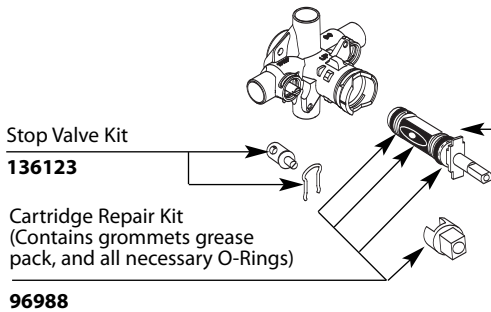

# Illustrated Parts

■ Order by Part Number

TRADITIONAL® POSI-TEMP® Single-Handle Tub/Shower Valve Only								
Valve Trim			Shower Only			Tub & Shower		
MODEL	STOPS	FINISH	MODEL	STOPS	FINISH	MODEL	STOPS	FINISH
2350	no	Chrome				2369	yes	Chrome
						2359	no	Chrome
						2359A	no	Ant. Brass
						2359P	no	Pol. Brass
						2359W	no	Glacier
DISCONTINUED SKUS								
2371	yes	Chrome	2365	yes	Chrome	82359	no	Chrome
2371P	yes	Pol. Brass	2365P	yes	Pol. Brass	2369A	yes	Ant. Brass
2350P	no	Pol. Brass	2365W	yes	Glacier	2369P	yes	Pol. Brass
2330	no	Chrome	2355	no	Chrome	2369W	yes	Glacier
2330P	no	Pol. Brass	2355A	yes	Ant. Brass			
2360	yes	Chrome	2355P	yes	Pol. Brass			
2360P	yes	Pol. Brass	2355W	no	Glacier			