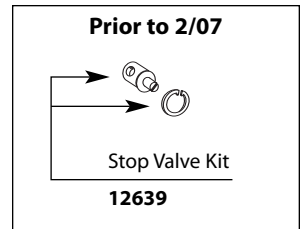

# Illustrated Parts

■ Order by Part Number

TRADITIONAL® POSI-TEMP® Single-Handle Tub/Shower Valve Only								
Valve Trim			Shower Only			Tub & Shower		
MODEL	STOPS	FINISH	MODEL	STOPS	FINISH	MODEL	STOPS	FINISH
2350	no	Chrome				2369	yes	Chrome
						2359	no	Chrome
						2359A	no	Ant. Brass
						2359P	no	Pol. Brass
						2359W	no	Glacier
DISCONTINUED SKUS								
2371	yes	Chrome	2365	yes	Chrome	82359	no	Chrome
2371P	yes	Pol. Brass	2365P	yes	Pol. Brass	2369A	yes	Ant. Brass
2350P	no	Pol. Brass	2365W	yes	Glacier	2369P	yes	Pol. Brass
2330	no	Chrome	2355	no	Chrome	2369W	yes	Glacier
2330P	no	Pol. Brass	2355A	yes	Ant. Brass			
2360	yes	Chrome	2355P	yes	Pol. Brass			
2360P	yes	Pol. Brass	2355W	no	Glacier			