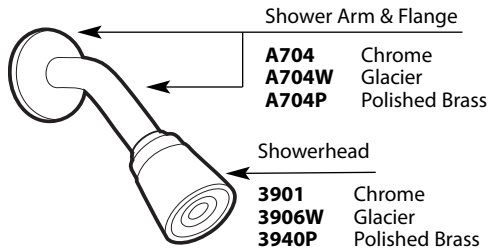

# Illustrated Parts

■ Order by Part Number

TRADITIONAL® POSI-TEMP® Single-Handle Tub/Shower Valve Only								
Valve Trim			Shower Only			Tub & Shower		
MODEL	STOPS	FINISH	MODEL	STOPS	FINISH	MODEL	STOPS	FINISH
2350	no	Chrome				2369	yes	Chrome
						2359	no	Chrome
						2359A	no	Ant. Brass
						2359P	no	Pol. Brass
						2359W	no	Glacier
DISCONTINUED SKUS								
2371	yes	Chrome	2365	yes	Chrome	82359	no	Chrome
2371P	yes	Pol. Brass	2365P	yes	Pol. Brass	2369A	yes	Ant. Brass
2350P	no	Pol. Brass	2365W	yes	Glacier	2369P	yes	Pol. Brass
2330	no	Chrome	2355	no	Chrome	2369W	yes	Glacier
2330P	no	Pol. Brass	2355A	yes	Ant. Brass			
2360	yes	Chrome	2355P	yes	Pol. Brass			
2360P	yes	Pol. Brass	2355W	no	Glacier			