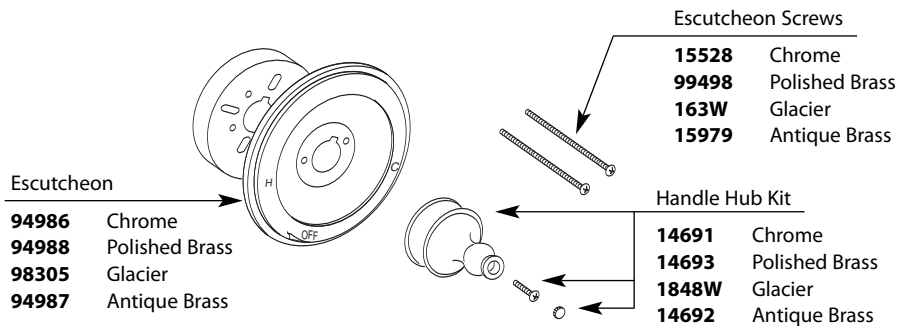

# Illustrated Parts

■ Order by Part Number

TRADITIONAL® POSI-TEMP® Single-Handle Tub/Shower Valve Only								
Valve Trim			Shower Only			Tub & Shower		
MODEL	STOPS	FINISH	MODEL	STOPS	FINISH	MODEL	STOPS	FINISH
2350	no	Chrome				2369	yes	Chrome
						2359	no	Chrome
						2359A	no	Ant. Brass
						2359P	no	Pol. Brass
						2359W	no	Glacier
DISCONTINUED SKUS								
2371	yes	Chrome	2365	yes	Chrome	82359	no	Chrome
2371P	yes	Pol. Brass	2365P	yes	Pol. Brass	2369A	yes	Ant. Brass
2350P	no	Pol. Brass	2365W	yes	Glacier	2369P	yes	Pol. Brass
2330	no	Chrome	2355	no	Chrome	2369W	yes	Glacier
2330P	no	Pol. Brass	2355A	yes	Ant. Brass			
2360	yes	Chrome	2355P	yes	Pol. Brass			
2360P	yes	Pol. Brass	2355W	no	Glacier			