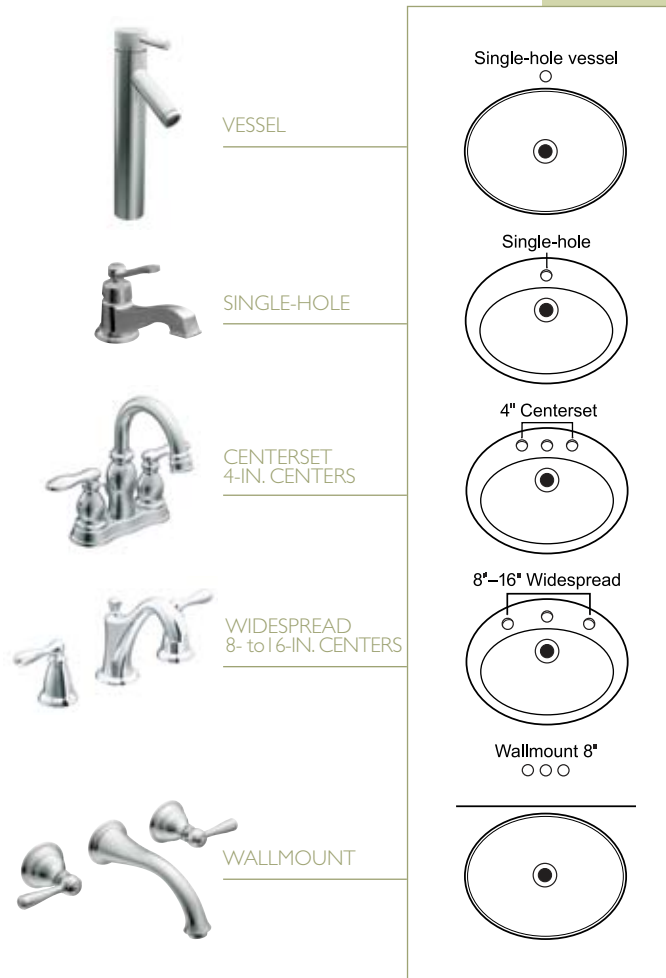

## Eclectic

- Freedom to combine your favorites
- Varied style elements that relate in color, shape or finish

## YOUR BATH: SURROUND YOURSELF IN COMFORT.

Whether you're looking for a faucet for a powder room or outfitting a complete glamour bath for your master suite, Moen has a bathroom collection to suit every taste.

Our bath lines range from clean and contemporary to Old World styling and encompass everything in between. All are available in a variety of on-trend finishes, and products within each suite range from one- and two-handle faucets to Roman tub faucets, showers, vertical spas and more. To complete your room, you'll also find accessories designed to match your fixtures.

#### Consider these tips as you narrow in on your selection:

- Before you buy your faucet, measure your sink and faucet to determine what configuration will fit. Faucets are measured by the distance between mounting holes – center-to-center. Most centerset and mini-widespread faucets measure 4" centers, while widespread faucets range from 8" to 16" centers.
- Vessel sinks require a taller faucet. Some models are made exclusively for this purpose, while others offer extension kits to add additional height. An alternate option is to pair your vessel sink with a wallmount faucet.