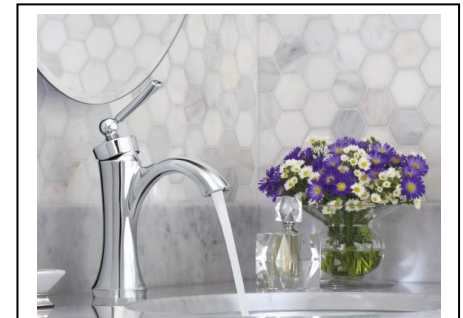

*For full warranty information, visit www.moen.com

Wynford™ Single-Handle Single-Hole Faucet