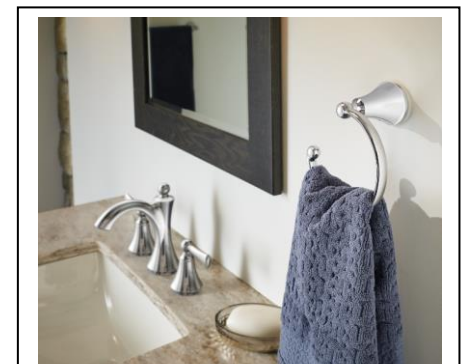

Wynford™ Widespread with Lever Handles