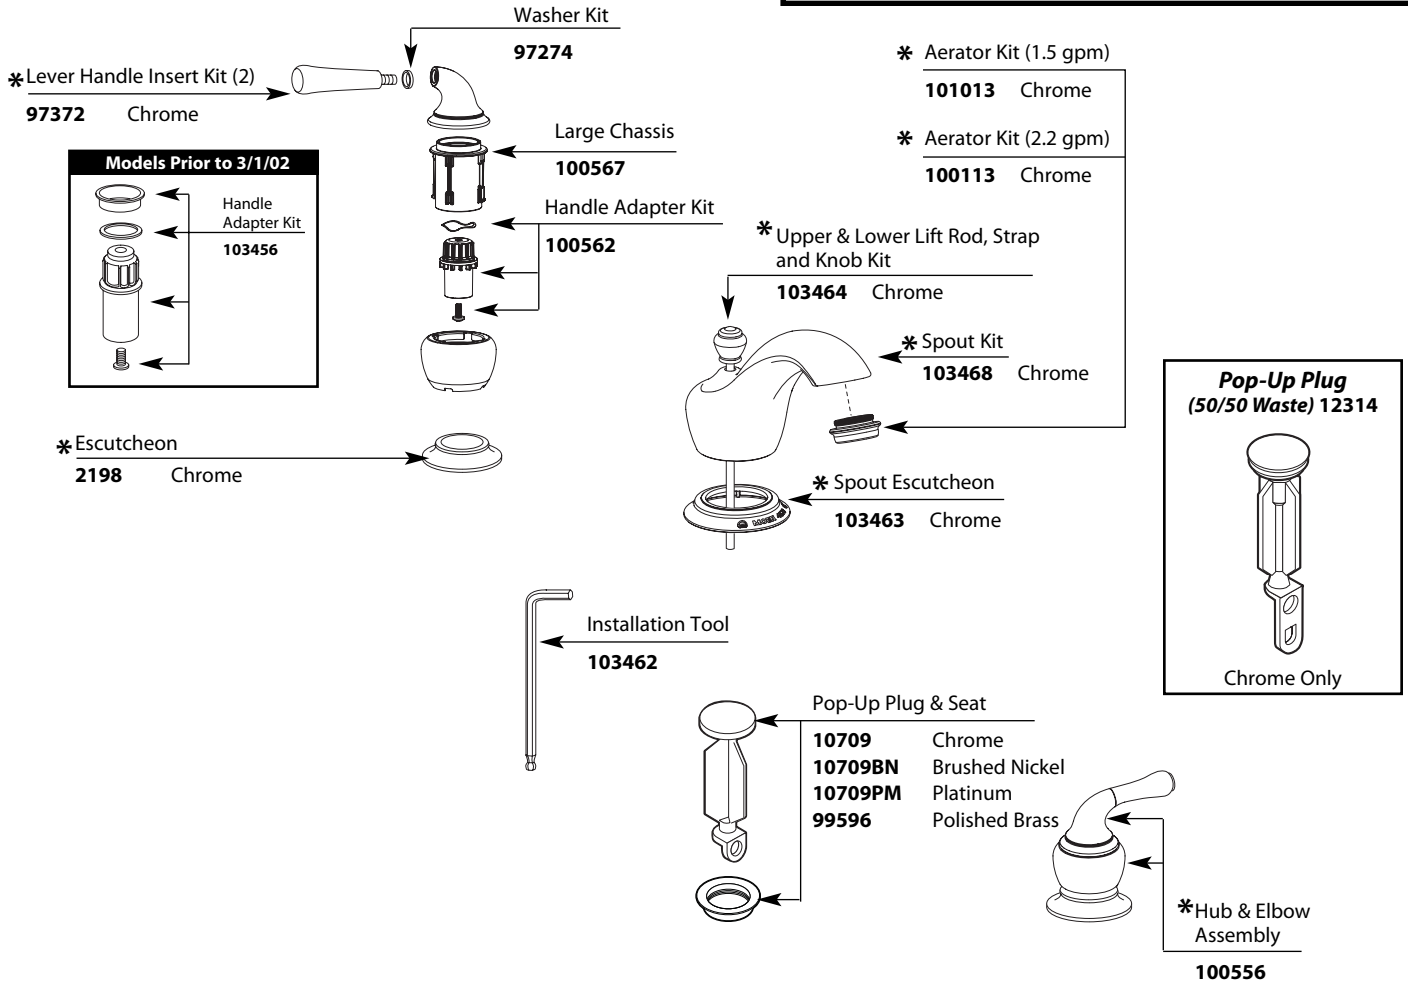

# Illustrated Parts

■ Order by Part Number  
Valves: 9000, 69000

\* See Chart on Next Page for  
Other Available Finishes

MONTICELLO®		
Two-Handle Widespread Lavatory Faucet		
MODEL	HANDLE	FINISH
CAT4570	Lever	Chrome
CAT4570BN	Lever	Brushed Nickel
CAT4570P	Lever	Polished Brass
CAT4570CP	Lever	Chrome/Polished Brass
CAT4570CPC	Lever	Chrome/Porcelain
CAT4570PM	Lever	Platinum
CAT4570PMC	Lever	Platinum/Chrome
CA84240	Lever	Chrome

### \* Part Finishes Chart

<p><b>Escutcheon</b></p> 	<p><b>2198</b> Chrome  <b>2198P</b> Polished Brass  <b>2198PM</b> Platinum  <b>2198SL</b> Stainless - (used for brushed nickel)</p>	<p><b>Aerator (1.5 GPM)</b></p> 	<p><b>101013</b> Chrome  <b>101013P</b> Polished Brass  <b>101013PM</b> Platinum  <b>101013BN</b> Brushed Nickel</p>
<p><b>Lever Handle Insert Kit (2)</b></p> 	<p><b>97372</b> Chrome  <b>97373</b> Polished Brass  <b>97372PM</b> Platinum  <b>97376</b> Porc./Chrome  <b>97372BN</b> Brushed Nickel</p>	<p><b>Aerator (2.2 GPM)</b></p> 	<p><b>100113</b> Chrome  <b>100113P</b> Polished Brass  <b>100113PM</b> Platinum  <b>100113SL</b> Brushed Nickel</p>
<p><b>Hub &amp; Elbow Assembly</b></p> 	<p><b>100556</b> Chrome  <b>100556P</b> Polished Brass  <b>100556PM</b> Platinum  <b>100556BN</b> Brushed Nickel</p>	<p><b>Spout Kit</b></p> 	<p><b>103468</b> Chrome  <b>103468P</b> Polished Brass  <b>103468PM</b> Platinum  <b>103468BN</b> Brushed Nickel</p>
		<p><b>Spout Escutcheon Kit</b></p> 	<p><b>103463</b> Chrome  <b>103463P</b> Polished Brass  <b>103463PM</b> Platinum  <b>103463BN</b> Brushed Nickel</p>
		<p><b>Upper &amp; Lower Lift Rod &amp; Kit</b></p> 	<p><b>103464</b> Chrome  <b>103464P</b> Polished Brass  <b>103464PM</b> Platinum  <b>103464BN</b> Brushed Nickel</p>