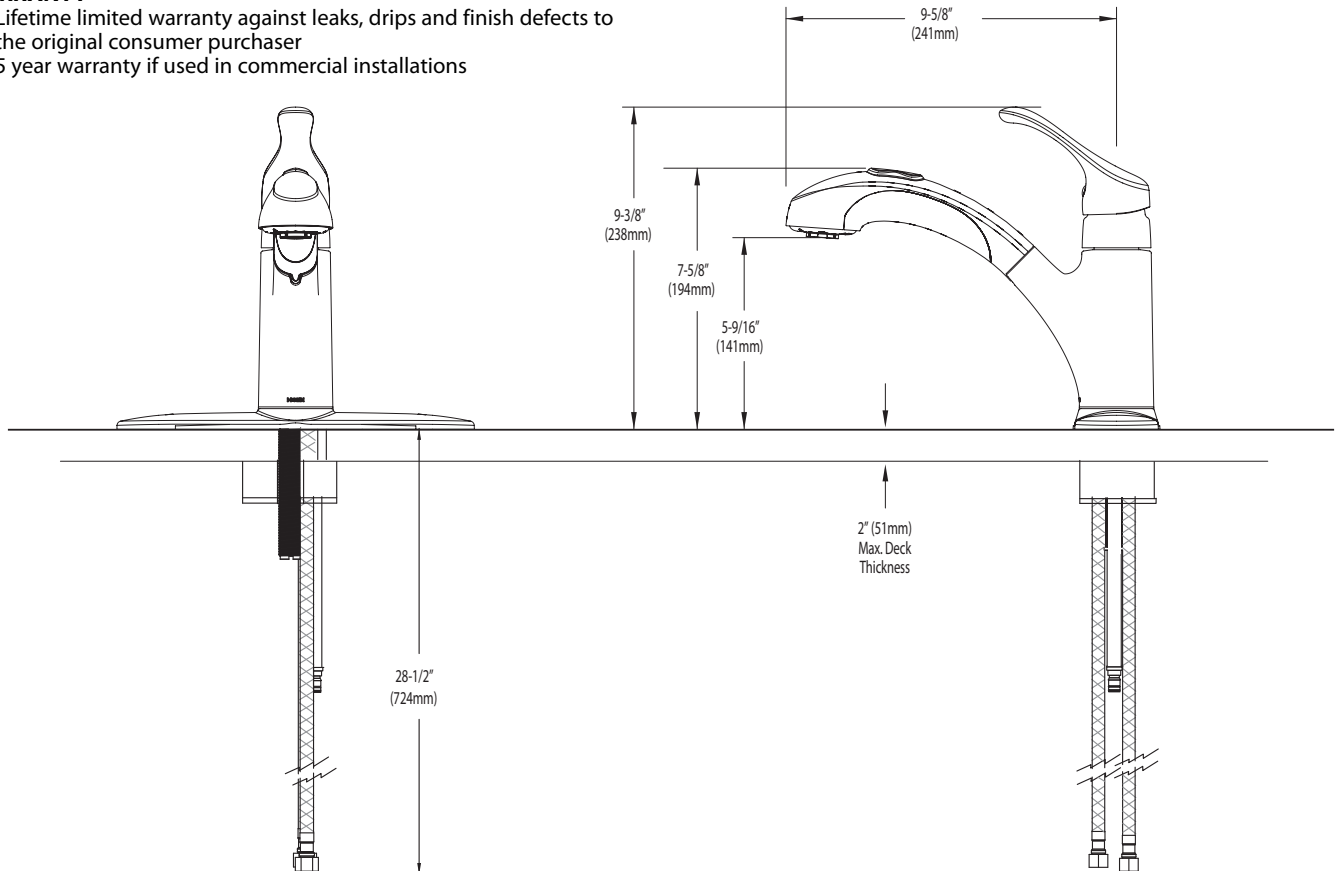

- **ADA**  for lever handle
- The backflow protection system in this device consists of two independently operating check valves, a primary and a secondary which prevent backflow

## Single Control Kitchen Faucet

**Models:** CA87316 series

**NOTE:** DESIGNED TO INSTALL THRU 1 OR 3 HOLES 1-1/2" (38mm) DIA.