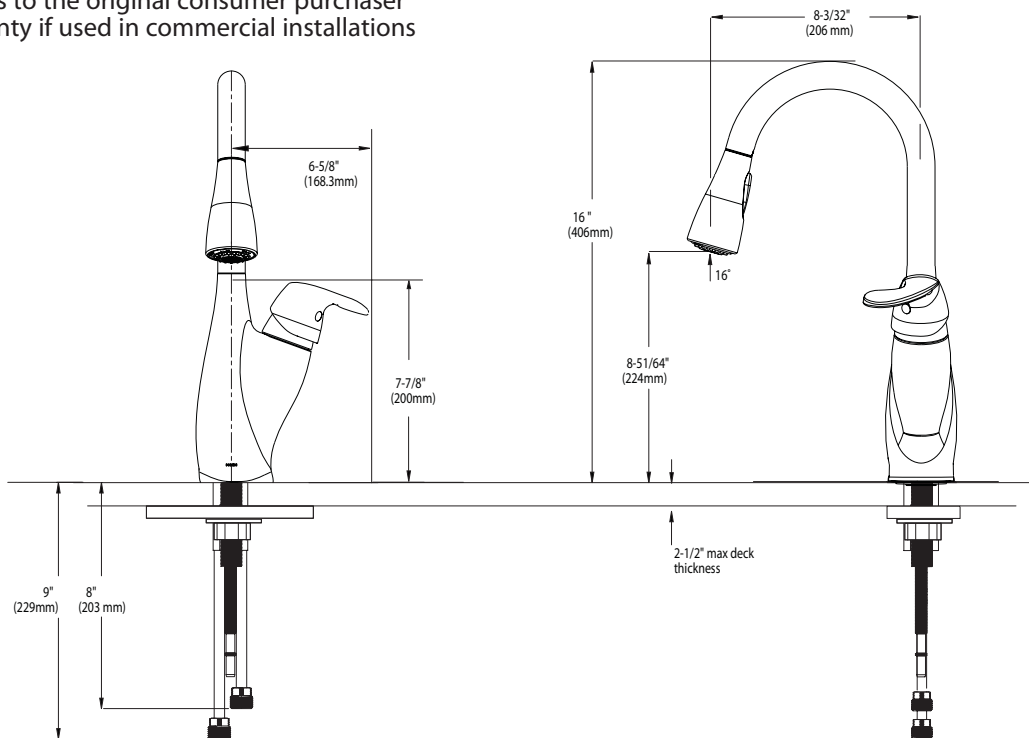

Buy it for looks. Buy it for life.®

Specifications

There is more than 1 version of this model.
Page down to identify the version you have.

DESCRIPTION

- Metal construction with various finishes identified by suffix
- Hydrolock® quick connect installation
- Pullout spray with 68" braided hose
- Flexible supplies with 3/8" compression fittings
- High arc spout provides height and reach to fill or clean large pots while the pull out wand provides the maneuverability for cleaning or rinsing

Models: 7599 series

NOTE: THIS FAUCET IS DESIGNED TO BE INSTALLED THRU 1 HOLE, 1-1/4" (32mm) MIN. DIA.

CRITICAL DIMENSIONS

(DO NOT SCALE)

Buy it for looks. Buy it for life.®

Specifications

DESCRIPTION

- Metal construction with Chrome Plated, Matte Black or LifeShine® Stainless finish
- Hydrolock® quick connect installation
- Pullout spray with 68" braided hose
- 1/2" IPS connections will accept standard ball nose connection for 3/8" tubing
- High arc spout provides height and reach to fill or clean large pots while the pull out wand provides the maneuverability for cleaning or rinsing

FLOW

- Flow is limited to 2.2 gpm (8.3 L/min) at 60 psi

CARTRIDGE

- 1225M cartridge design
- Engineered polymers, non-ferrous and stainless steel materials

STANDARDS

- Designed and manufactured to comply with the requirements of: CSA B-125, ASME A112.18.1M, NSF 61 Section 9, California Proposition 65, ANSI A117.1, ADA
- The backflow protection system in the device consists of two independently operating check valves, a primary and a secondary which prevent backflow

Models: 7599C, 7599BL, 7599SL

NOTE: THIS FAUCET IS DESIGNED TO BE INSTALLED THRU 1 HOLE, 1-1/4" (32mm) MIN. DIA.

CRITICAL DIMENSIONS

(DO NOT SCALE)