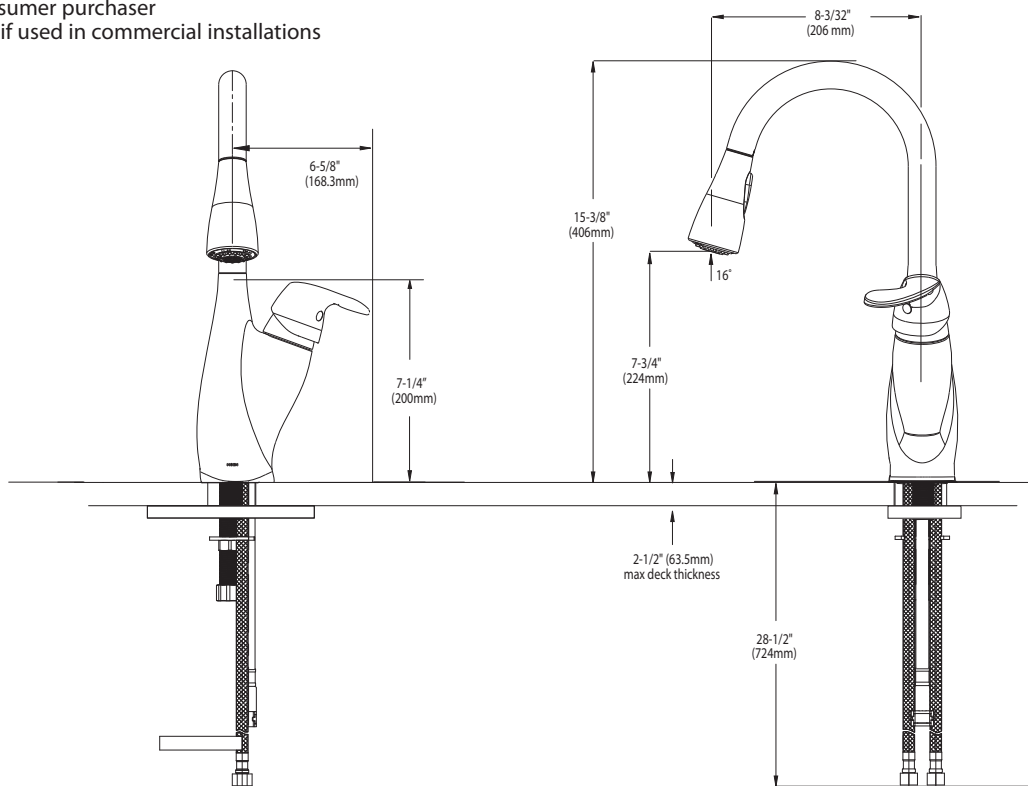

OPERATION

- Lever style handle
- Temperature controlled by 100° arc of handle travel
- Operates with less than 5 lbs. of force
- Operates in stream or spray mode in the pullout or retracted position
- When filling a vessel outside the sink, the pause feature conveniently stops the flow of water as the wand passes over the counter top

Models: 7599 series

NOTE: THIS FAUCET IS DESIGNED TO BE INSTALLED THRU 1 HOLE, 1-1/4" (32mm) MIN. DIA.

CRITICAL DIMENSIONS

(DO NOT SCALE)

Buy it for looks. Buy it for life.®

Specifications

DESCRIPTION

- Metal construction with Chrome Plated, Matte Black or LifeShine® Stainless finish
- Hydrolock® quick connect installation
- Pullout spray with 68" braided hose
- 1/2" IPS connections will accept standard ball nose connection for 3/8" tubing
- High arc spout provides height and reach to fill or clean large pots while the pull out wand provides the maneuverability for cleaning or rinsing

OPERATION

- Lever style handle
- Operates with less than 5 lbs. of force
- Operates in stream or spray mode in the pullout or retracted position
- When filling a vessel outside the sink, the pause feature conveniently stops the flow of water as the wand passes over the counter top

Models: 7599C, 7599BL, 7599SL

NOTE: THIS FAUCET IS DESIGNED TO BE INSTALLED THRU 1 HOLE, 1-1/4" (32mm) MIN. DIA.

CRITICAL DIMENSIONS

(DO NOT SCALE)