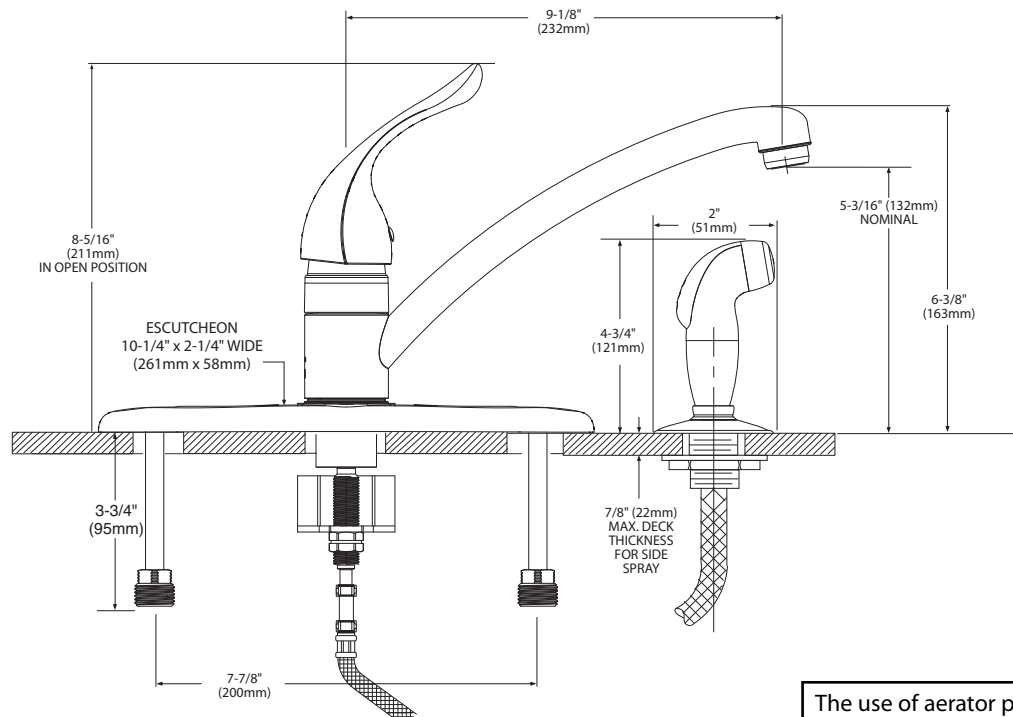

CRITICAL DIMENSIONS

(DO NOT SCALE)

The use of aerator part 116711 reduces flow to a maximum of 1.5 gpm (5.7L/min.)

Buy it for looks. Buy it for life.®

Specifications

FAUCET DESCRIPTION

- Metal construction with various finishes identified by suffix
- 1/2" IPS connections will accept standard ball nose connection for 3/8" tubing
- Includes Protégé side spray with Hydrolock® quick connect system

CRITICAL DIMENSIONS

(DO NOT SCALE)

The use of aerator part 116711 reduces flow to a maximum of 1.5 gpm (5.7L/min.)