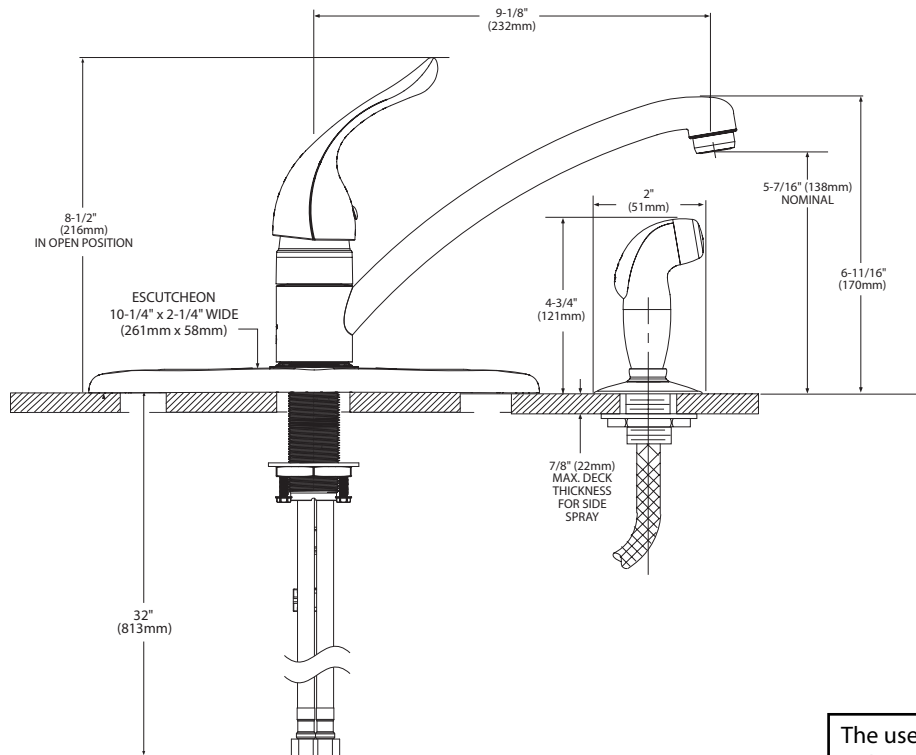

CRITICAL DIMENSIONS

(DO NOT SCALE)

The use of aerator part 116711 reduces flow to a maximum of 1.5 gpm (5.7L/min.)

Buy it for looks. Buy it for life.®

Specifications

FAUCET DESCRIPTION

- Metal construction with various finishes identified by suffix
- 1/2" IPS connections will accept standard ball nose connection for 3/8" tubing
- Includes Protégé side spray with Hydrolock® quick connect system