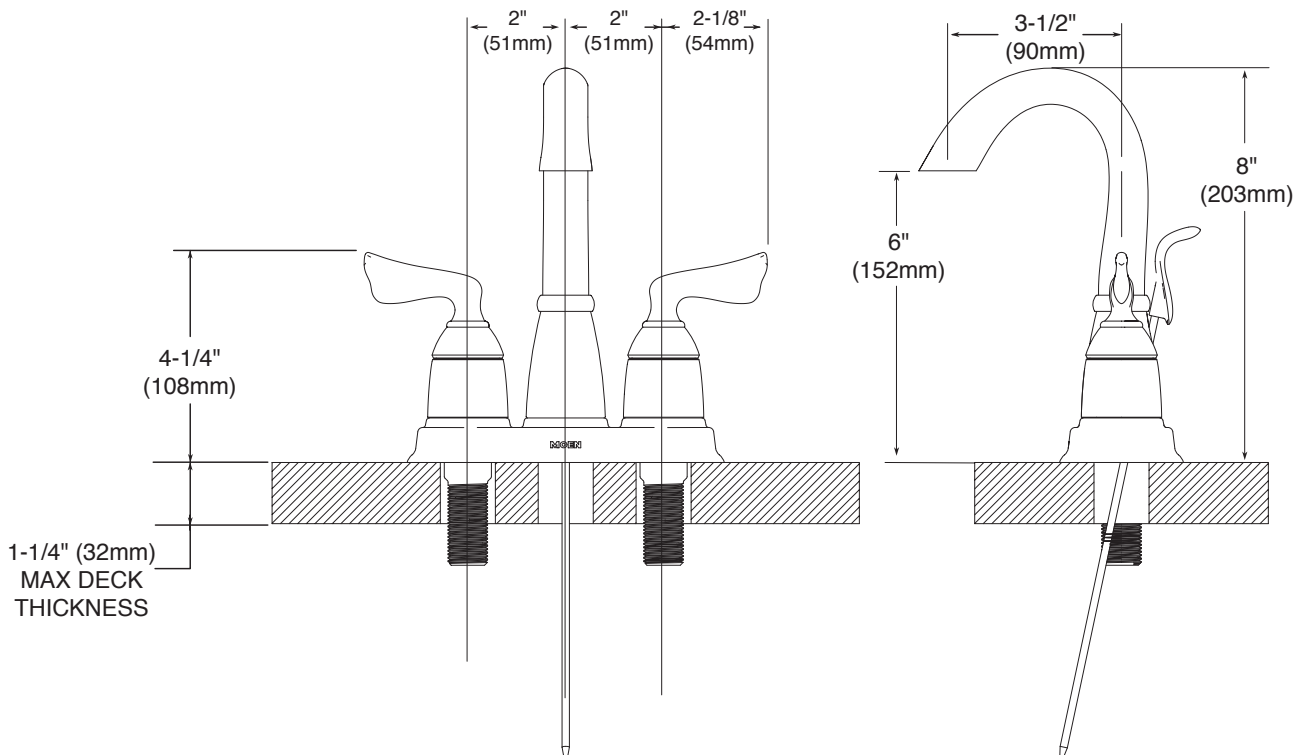

OPERATION

- Lever style handles
- Maximum handle rotation angle is 90° to full on for either handle

FLOW

- Aerator is limited to 2.2 gpm (8.3 L/min)

STANDARDS

- Third party certified by CSA to meet CSA B-125, ASME A112.18.1M and all applicable requirements referenced therein and complies with the applicable requirements of ANSI A117.1
- Certified to ANSI/NSF 61/9
- Complies with California Proposition 65 and with the Federal Safe Water Drinking Act

**Models: 6501, 6501CP, 6501CPM, 6501STV,
6501NLBL, 6501CGPC**

**NOTE: See reverse side
for illustrated parts and handle options**

**NOTE: THIS FAUCET IS DESIGNED TO BE
INSTALLED THRU 3 HOLES,
1-1/8" (29mm) MIN. DIA.**

CRITICAL DIMENSIONS

(DO NOT SCALE)