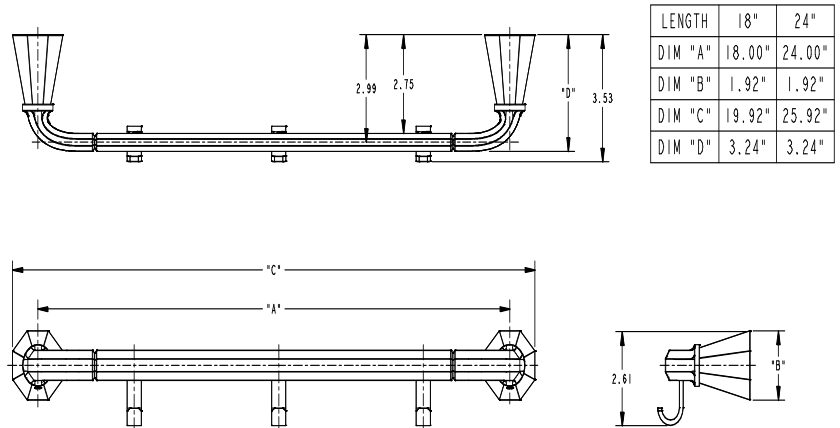

# Felicity® Technical Specification

## 18" & 24" Towel Bar

### Dimensions:

### Installation Instructions:

1. Remove each mounting post from the body by loosening the setscrews.
2. Position the mounting template on the wall in the desired location. Using a level, align the template and tape it to the wall.
3. Drill the two hole locations of each mounting post.
4. Attach each mounting post to the wall, using the wall anchors provided.
5. Assemble the towel bar and posts.
6. While assembled, position each end post with the setscrews down and place over mounting post. Tighten the setscrews at the bottom of each base.