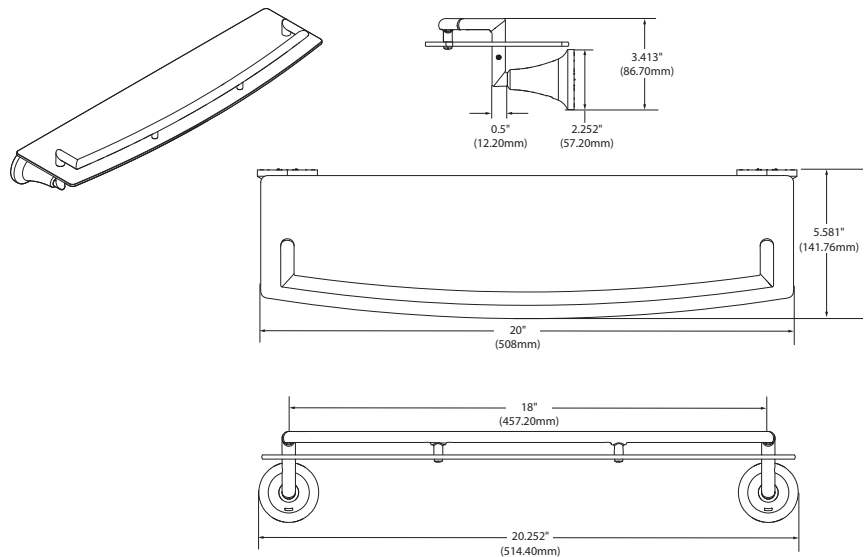

Icon™ Technical Specification

Glass Shelf

YB5890

Stock Numbers:

- YB5890BB – Glass Shelf
Brushed Bronze Finish
- YB5890BN – Glass Shelf
Brushed Nickel Finish
- YB5890CH – Glass Shelf
Chrome Finish

Materials:

Glass Shelf posts and rail are constructed of zinc. Shelf is tempered glass.

Dimensions:

Installation Instructions:

This product features the Pro+Fit Installation Mounting System. If you do not have the Pro+Fit Installation Template please use the following instructions. (Note: only one hole is required per mounting post.)

1. Find the appropriate center to center measurement for the product you are installing.
2. Mark that distance on the wall where you want to install the product.
3. Use a level to ensure that the pilot holes will be perfectly level.
4. Using 1/4" drill bit, drill one pilot hole for each post.
5. Position mounting post to wall by inserting wall anchor into pilot hole and pressing firmly.
6. Make sure that locking tab on mounting post is facing down (6 o'clock).
7. Tighten wall anchor screw while holding mounting post firmly in place. **DO NOT** over tighten (6 – 8 full turns will secure the anchor).
8. Shelf must be attached to mounting posts as a unit-insert shelf into each post.
9. Attach posts by pressing firmly to mounting posts until it clicks. (The square opening at the base of the post must be facing down to match-up with locking tab.)