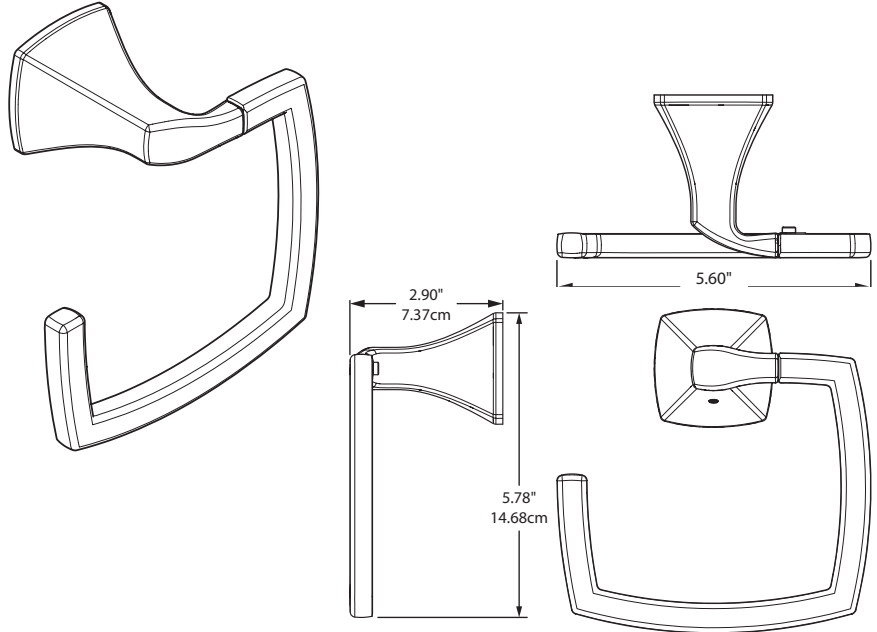

Voss™ Technical Specification

Towel Ring

YB5186

Stock Numbers:

- **YB5186BN – Towel Ring**
Brushed Nickel Finish
- **YB5186CH – Towel Ring**
Chrome Finish
- **YB5186ORB – Towel Ring**
Oil Rubbed Bronze Finish
- **YB5186BG – Towel Ring**
Brushed Gold

Dimensions:

Materials:

Towel Ring is constructed of zinc.

Installation Instructions:

1. Remove the mounting bracket from the body by loosening the setscrew.
2. Position the assembled unit on the wall where desired.
3. Lightly mark the outline of the base.
4. Center a mounting bracket within the base outline with **“UP” facing you.**
5. Attach the mounting bracket to the wall, using the wall anchors provided.
6. Mount the base on the corresponding mounting bracket. Check and make sure that the base set screw hole is facing down. Assemble a set screw to the base. Use the allen wrench included in the hardware kit to tighten the set screw and secure the assembly to the mounting bracket.