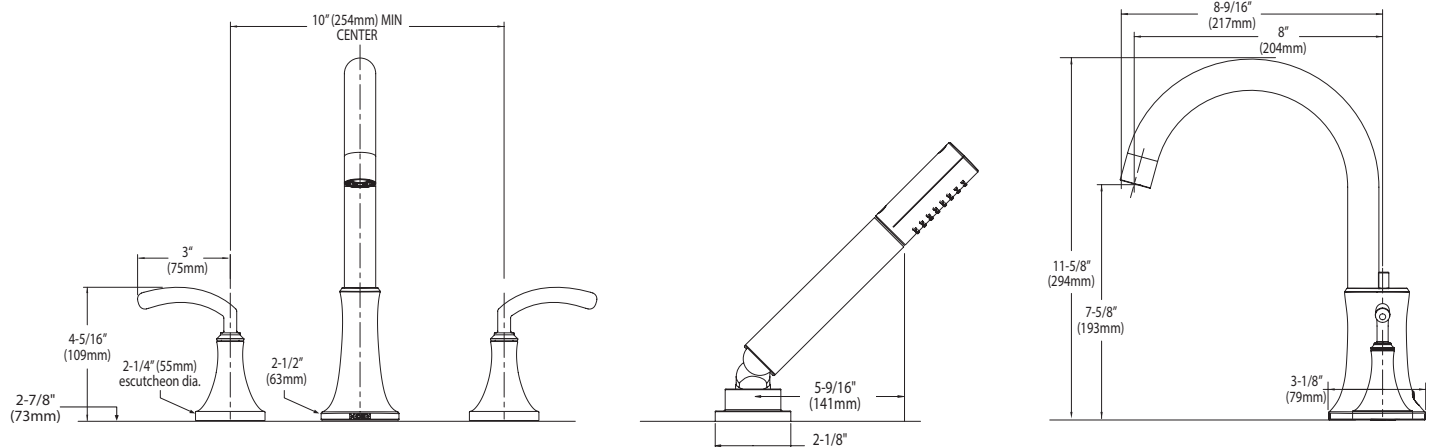

Visit www.moen.com/support for complete details and limitations

ICON™ Two-Handle Roman Tub Faucet Trim w/Built In Diverter Valve

Models: TS964 series

Valves: 9992, 9993, 9997, 9999

Handshower 3887EP

CRITICAL DIMENSIONS