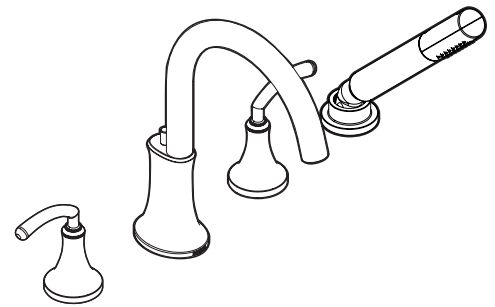

Buy it for looks. Buy it for life.®

Specifications

DESCRIPTION

- Metal construction with various finishes identified by suffix

OPERATION

- Lever style handles
- Rotate hot side handle counterclockwise to open (clockwise to close)
- Rotate cold side handle clockwise to open (counterclockwise to close)

FLOW

- EP suffix models are limited to 2.0 gpm (7.6 L/min) max for products manufactured prior to June 30, 2018. EP suffix models manufactured after June 30, 2018 are limited to 1.75 gpm (6.7 L/min) max.

Visit www.moen.com/support for complete details and limitations

ICON™ Two-Handle Roman Tub Faucet Trim w/Built In Diverter Valve

Models: TS964 series

Valves: 9992, 9993, 9997, 9999

Handshower 3887EP

CRITICAL DIMENSIONS