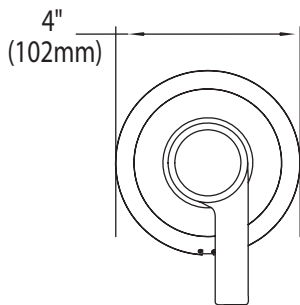

## DESCRIPTION

- Metal construction with various finishes identified by suffix
- For use with S3600 3/4" volume control valve

## CRITICAL DIMENSIONS

(DO NOT SCALE)