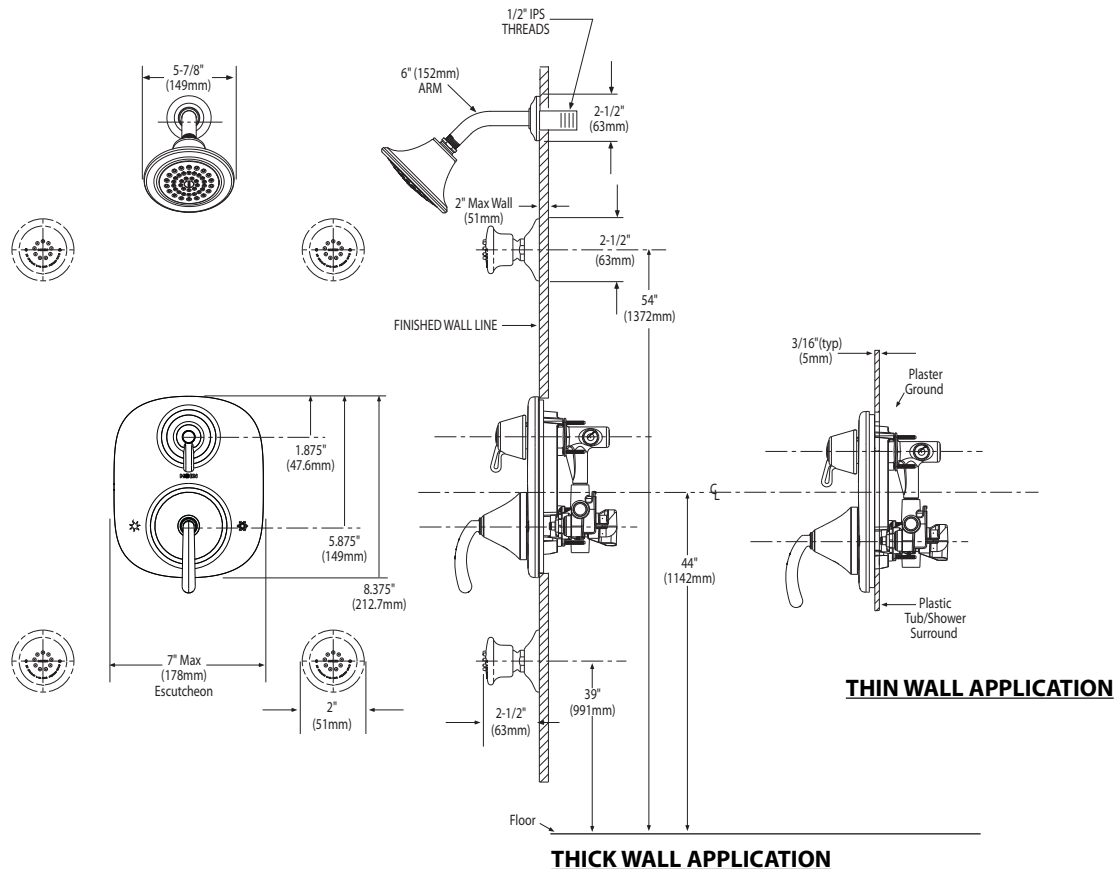

### Three Function Transfer Valve Spa Trim

**Models:** TS283 series

**Valves:** 3330 series  
3320 series