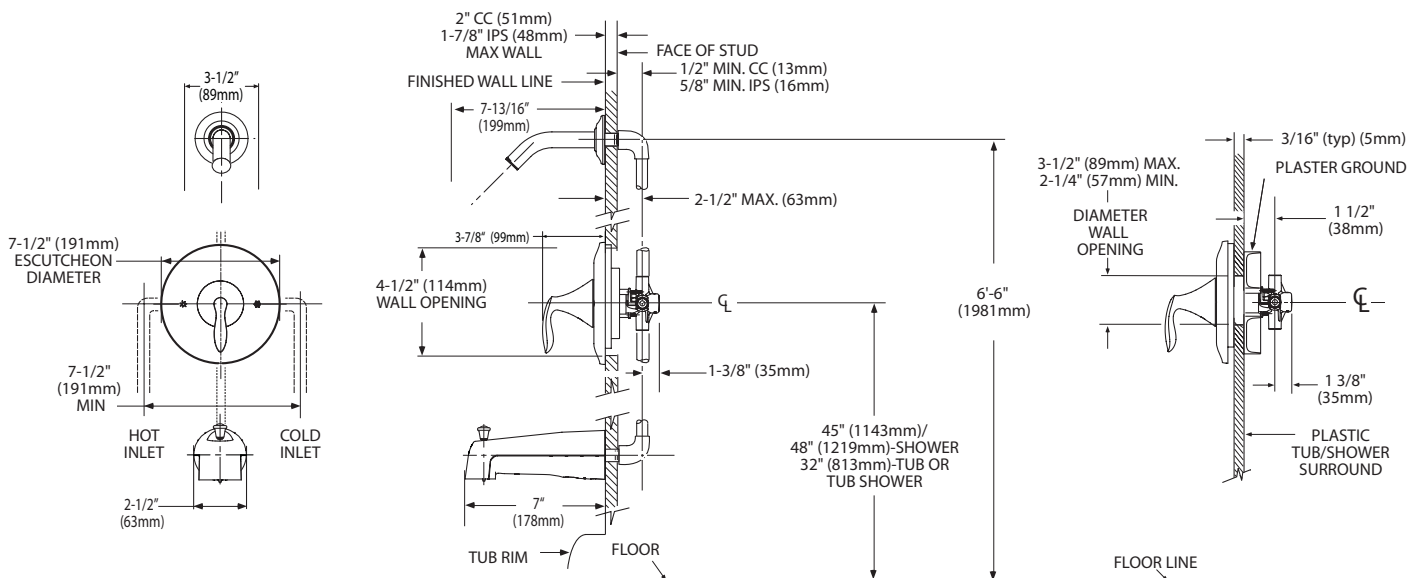

CRITICAL DIMENSIONS

(DO NOT SCALE)

FOR MORE INFORMATION CALL: 1-800-BUY-MOEN

www.moen.com