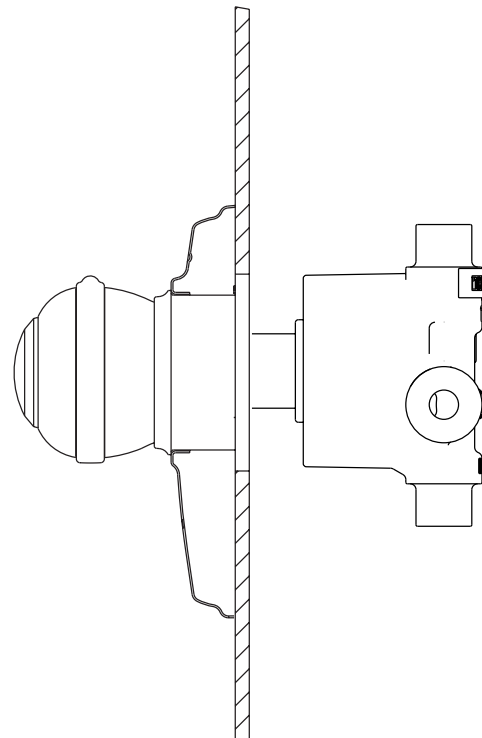

DESCRIPTION

- Metal construction with a chrome plated, LifeShine® Polished Brass, Satine™, Classic Gold™, Black Opal, Satine® or Platinum finish

OPERATION

- Knob style handle operation
- Ceramic disk cartridge
- 4 discrete and 1 shared function

MONTICELLO®
5-Function Transfer Valve Trim

**Models: RT4150, RT4150BP, RT4150P,
RT4150PM, RT4150ST, RT4150CG**

CRITICAL DIMENSIONS

(DO NOT SCALE)