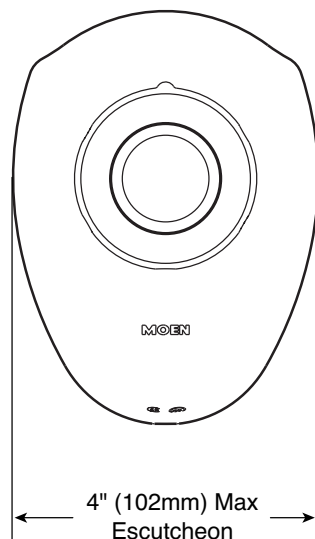

MONTICELLO®
5-Function Transfer Valve Trim

**Models: RT4150, RT4150BP, RT4150P,
RT4150PM, RT4150ST, RT4150CG**

CRITICAL DIMENSIONS

(DO NOT SCALE)