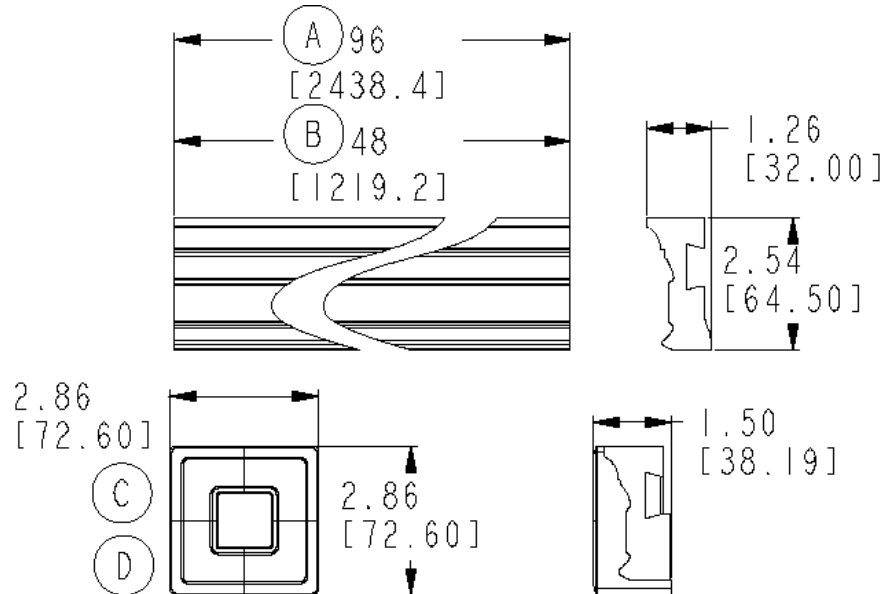

Mirrorscapes Technical Specification

5000 Series

Stock Numbers:

- **MS5048 – 4' Decorative Straight (1 pair)**
BN = Brushed Nickel Finish
ORB = Oil Rubbed Bronze Finish
- **MS5072 – 6' Decorative Straight (1 pair)**
BN = Brushed Nickel Finish
ORB = Oil Rubbed Bronze Finish
- **MS5096 – 8' Decorative Straight (1 pair)**
BN = Brushed Nickel Finish
ORB = Oil Rubbed Bronze Finish
- **MC5000 – Decorative Corners (4 corners)**
BN = Brushed Nickel Finish
ORB = Oil Rubbed Bronze Finish
- **ME5055 – Decorative Extensions (2 extensions)**
BN = Brushed Nickel Finish
ORB = Oil Rubbed Bronze Finish

Dimensions:

Installation Instructions:

1. Remove backing to expose adhesive on mounting brackets.
2. Position corner template on the mirror.
3. Guided by corner template, secure corner mounting bracket to mirror.
4. Once mounting bracket is secured, remove corner template.
5. Repeat for all corners.
6. Center straight template at edge of mirror.
7. Guided by straight template, secure straight mounting bracket to mirror.
8. Once mounting bracket is secured, remove straight mounting template.
9. Repeat on all sides of mirror.
10. Attach decorative corners onto corner mounting brackets.
11. With a marker, trace a line on the mirror along the inner edges of the corner brackets.
12. Remove decorative corners.
13. Measure between marked lines to determine lengths of straight pieces.
14. Cut straight pieces to measurements made in step 13.
15. Press straight pieces onto mounting brackets.
16. Press decorative corners onto mounting brackets.

Materials:

5000 series straights are wood.
Corners are wood. Mounting brackets are ABS plastic.

Cleaning Instructions:

To preserve the fine finish of this product, clean only with a soft cloth. Do not use commercial or abrasive cleaners.